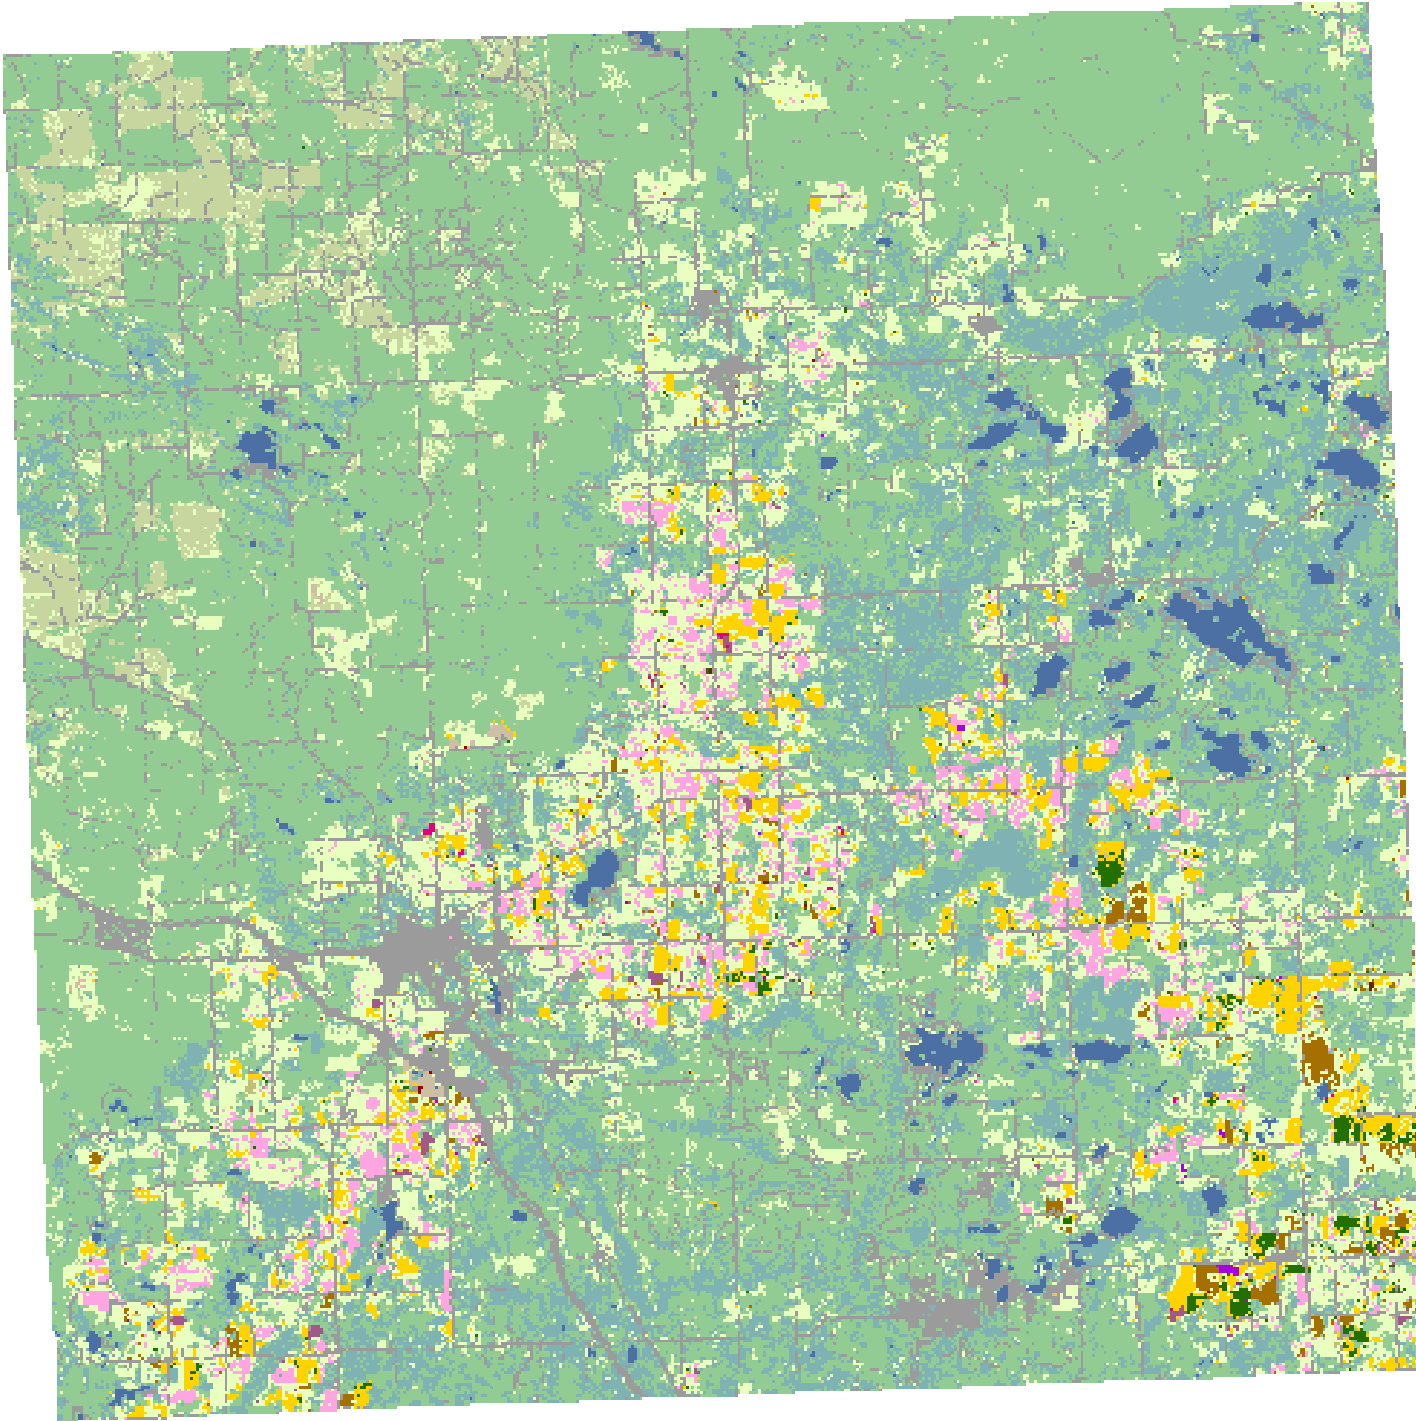

2008 Ogemaw County, Michigan

Land Cover Categories

Agriculture

- Pasture/Grass
- Corn
- Soybeans
- Winter Wheat
- Alfalfa
- Dry Beans
- Sugarbeets
- Fallow/Idle Cropland
- Oats
- Misc. Veggies. & Fruits
- Potatoes
- Apples/Cherries
- Seed/Sod Grass
- Other Crops
- Barley
- Christmas Trees
- Rye
- Sunflowers
- Grapes
- Spring Wheat
- Peas
- Sorghum
- Clover/Wildflowers
- Speltz
- W. Wht./Soy. Dbl. Crop.
- Other Small Grains

Non-Agriculture

- Woodland
- Wetlands
- Urban/Developed
- Water
- Shrubland
- Barren