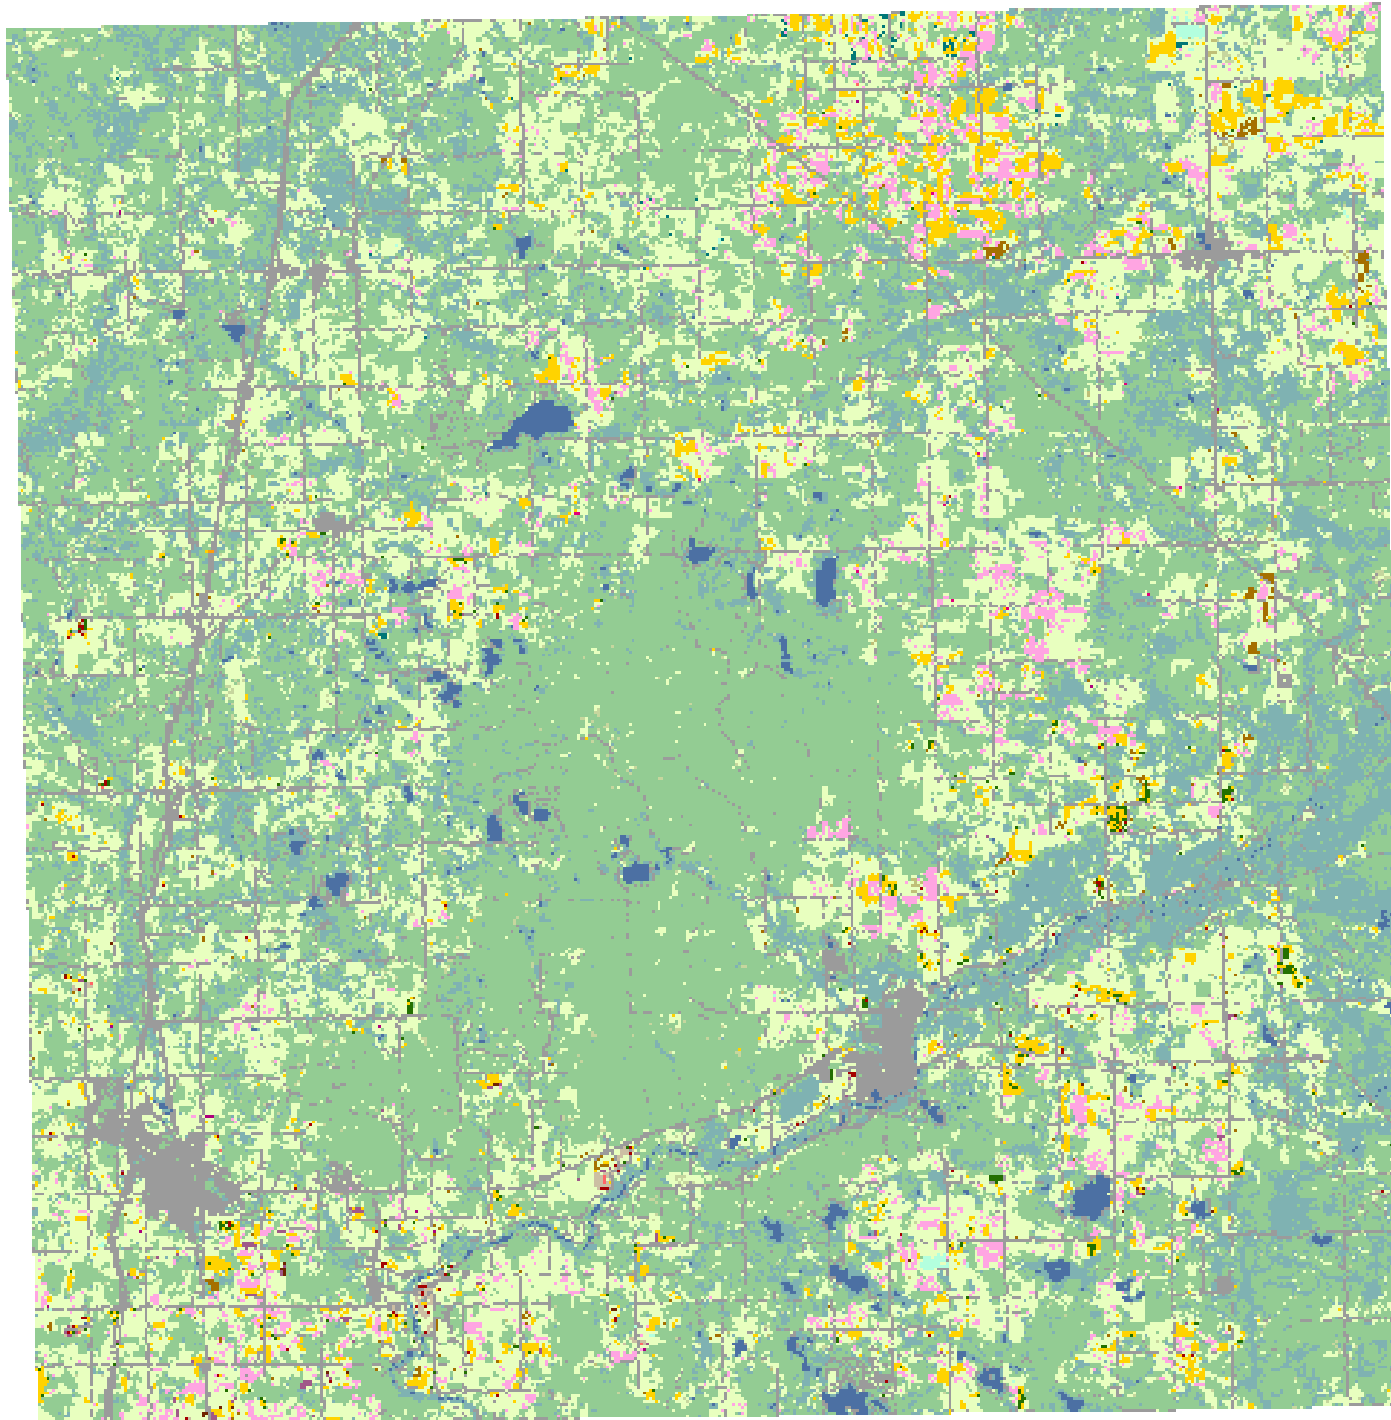

# 2008 Osceola County, Michigan

## Land Cover Categories

### Agriculture

-  Pasture/Grass
-  Corn
-  Soybeans
-  Winter Wheat
-  Alfalfa
-  Dry Beans
-  Sugarbeets
-  Fallow/Idle Cropland
-  Oats
-  Misc. Veggies. & Fruits
-  Potatoes
-  Apples/Cherries
-  Seed/Sod Grass
-  Other Crops
-  Barley
-  Christmas Trees
-  Rye
-  Sunflowers
-  Grapes
-  Spring Wheat
-  Peas
-  Sorghum
-  Clover/Wildflowers
-  Speltz
-  W. Wht./Soy. Dbl. Crop.
-  Other Small Grains

### Non-Agriculture

-  Woodland
-  Wetlands
-  Urban/Developed
-  Water
-  Shrubland
-  Barren