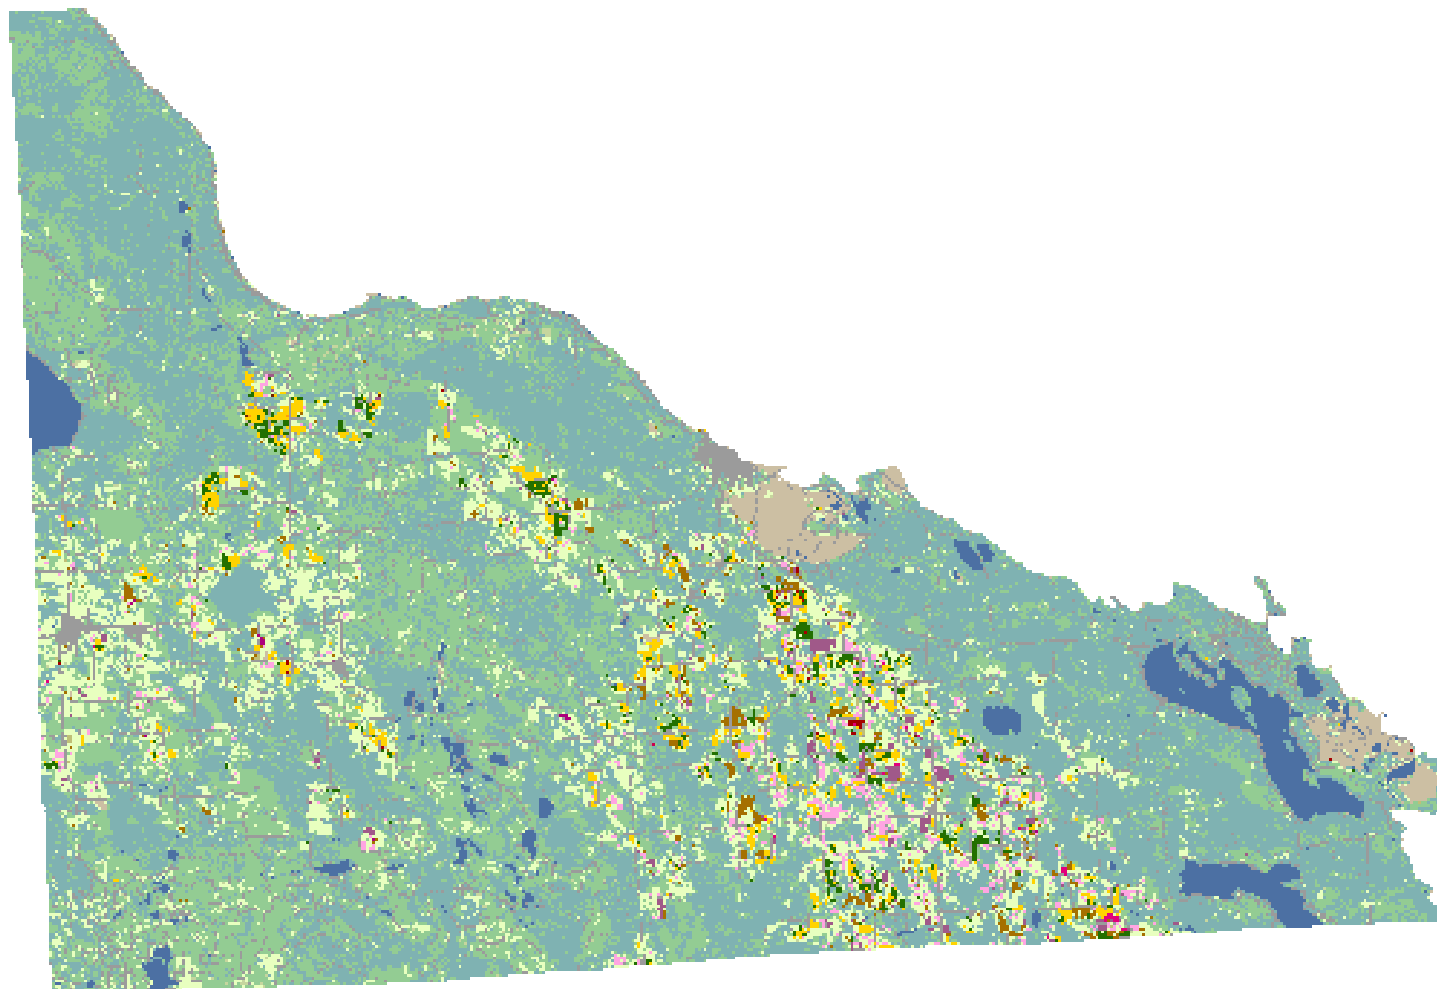

2008 Presque Isle County, Michigan

Land Cover Categories

Agriculture

- Pasture/Grass
- Corn
- Soybeans
- Winter Wheat
- Alfalfa
- Dry Beans
- Sugarbeets
- Fallow/Idle Cropland
- Oats
- Misc. Veggies. & Fruits
- Potatoes
- Apples/Cherries
- Seed/Sod Grass
- Other Crops
- Barley
- Christmas Trees
- Rye
- Sunflowers
- Grapes
- Spring Wheat
- Peas
- Sorghum
- Clover/Wildflowers
- Speltz
- W. Wht./Soy. Dbl. Crop.
- Other Small Grains

Non-Agriculture

- Woodland
- Wetlands
- Urban/Developed
- Water
- Shrubland
- Barren