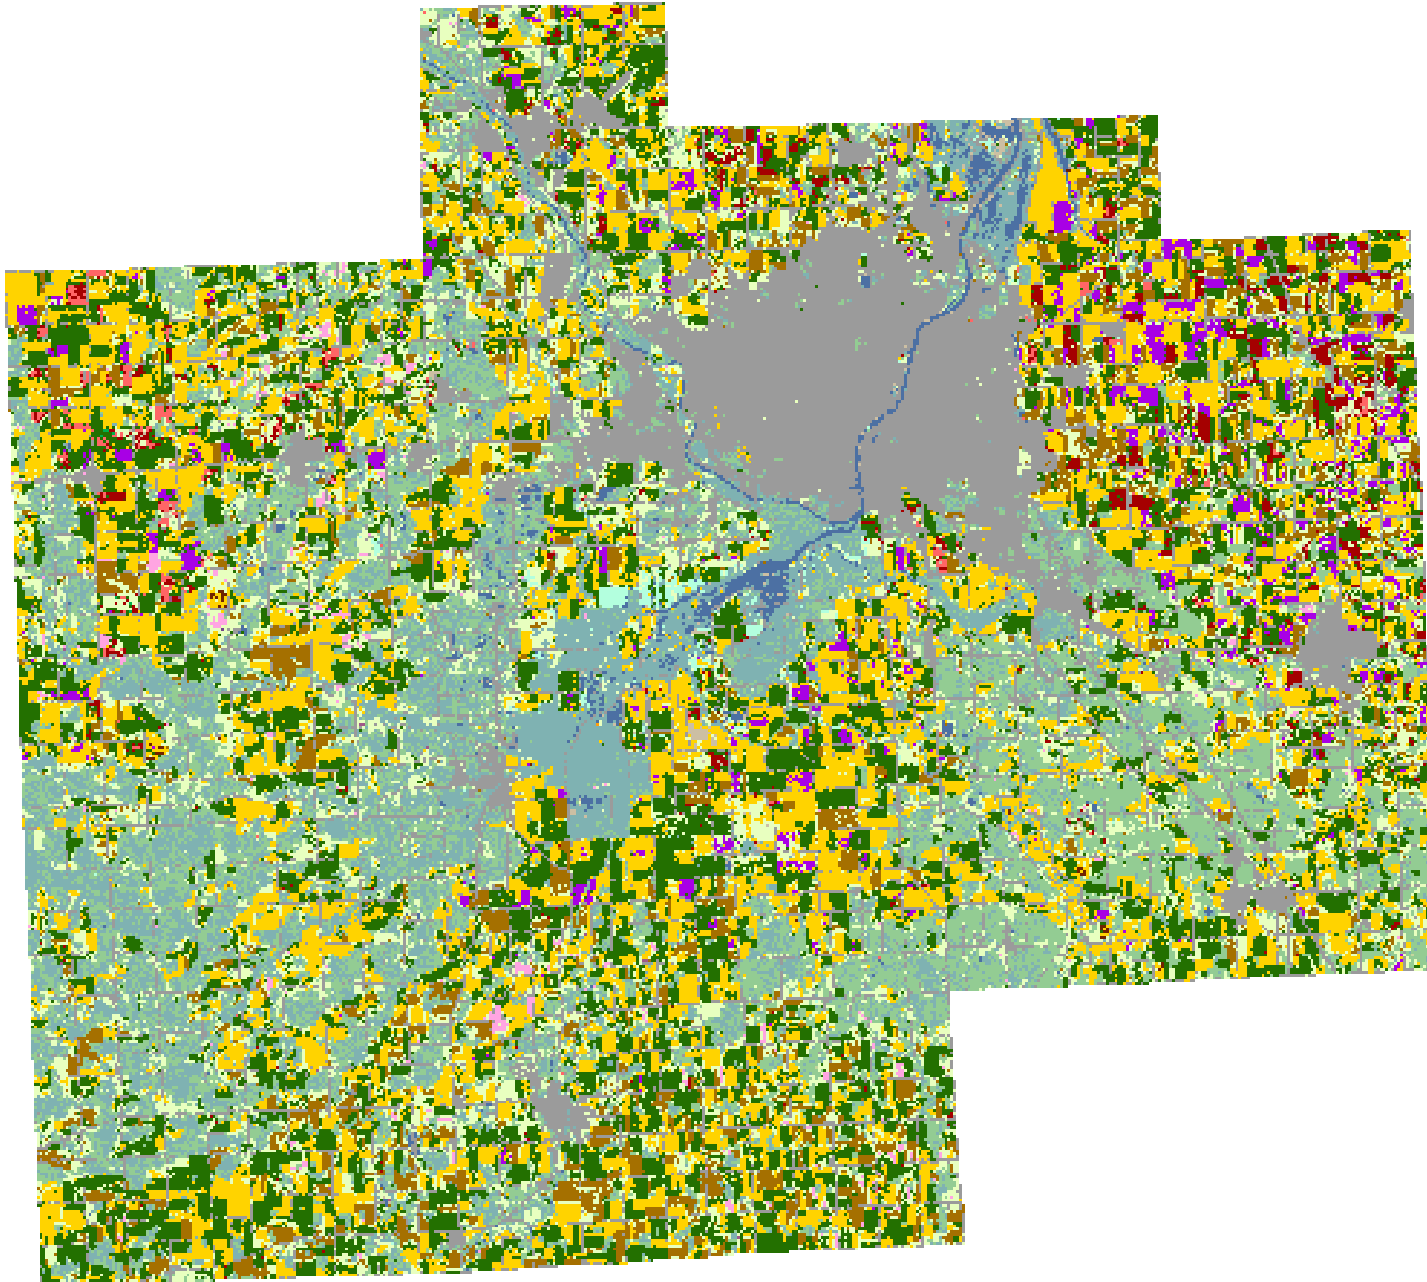

2008 Saginaw County, Michigan

Land Cover Categories

Agriculture

- Pasture/Grass
- Corn
- Soybeans
- Winter Wheat
- Alfalfa
- Dry Beans
- Sugarbeets
- Fallow/Idle Cropland
- Oats
- Misc. Veggies. & Fruits
- Potatoes
- Apples/Cherries
- Seed/Sod Grass
- Other Crops
- Barley
- Christmas Trees
- Rye
- Sunflowers
- Grapes
- Spring Wheat
- Peas
- Sorghum
- Clover/Wildflowers
- Speltz
- W. Wht./Soy. Dbl. Crop.
- Other Small Grains

Non-Agriculture

- Woodland
- Wetlands
- Urban/Developed
- Water
- Shrubland
- Barren