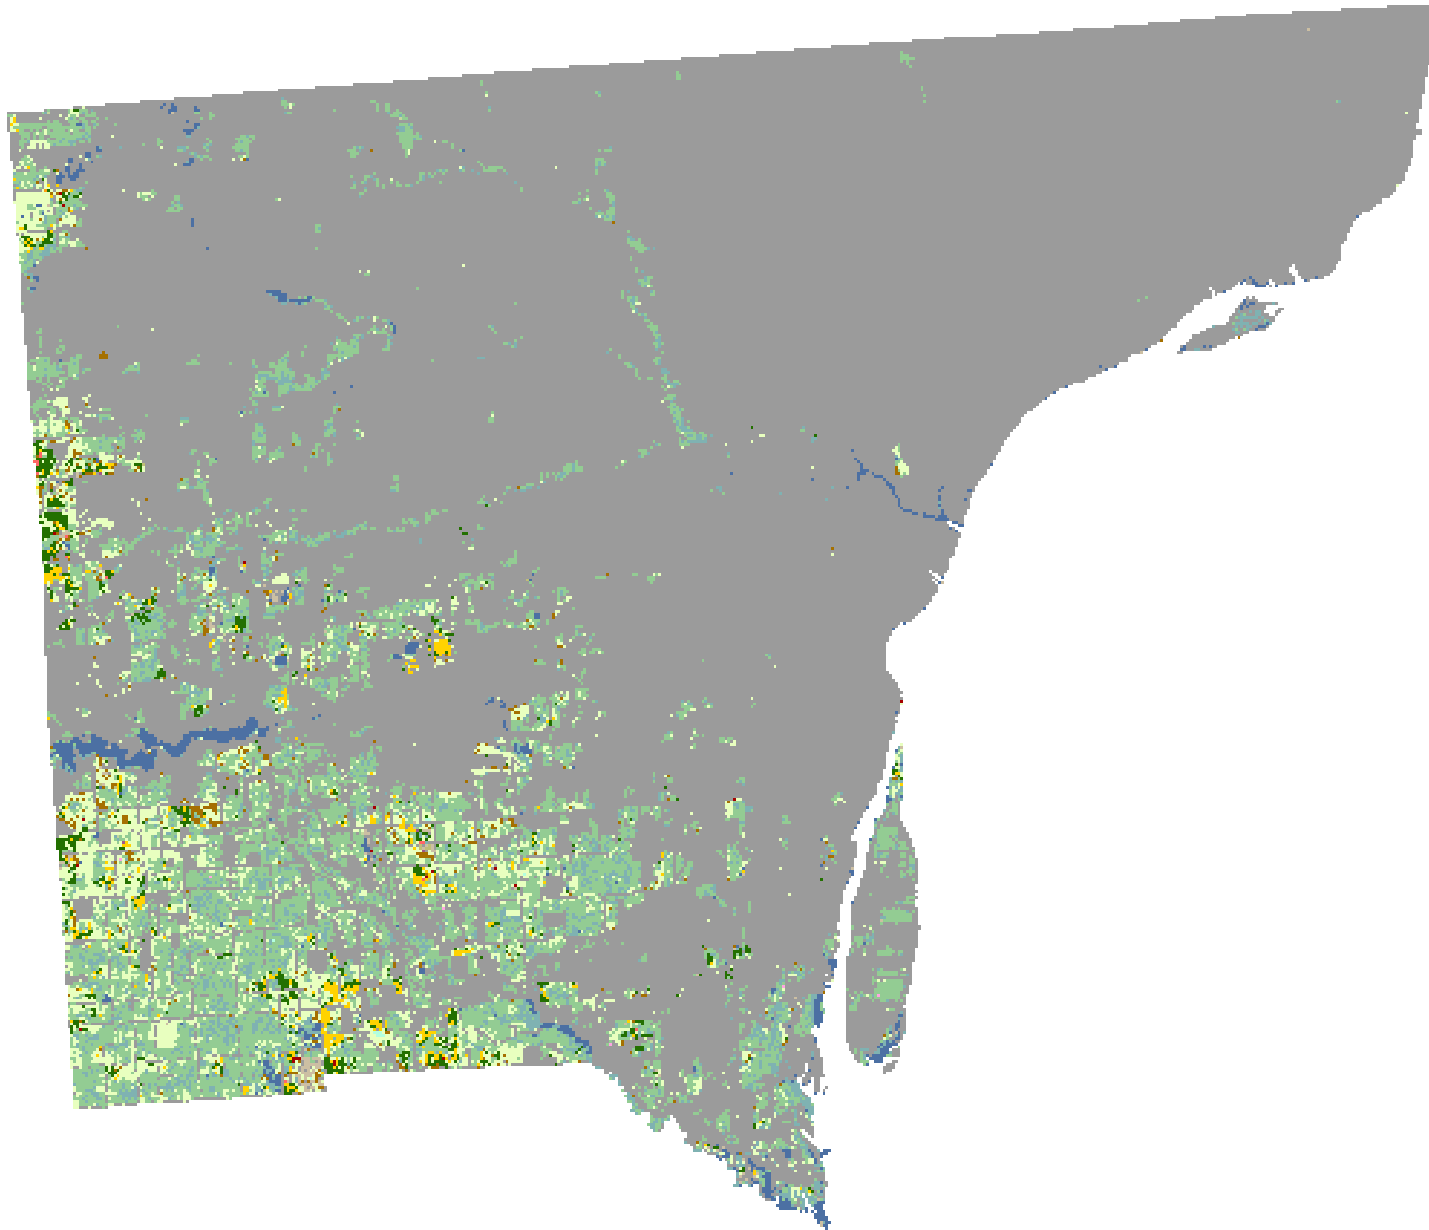

2008 Wayne County, Michigan

Land Cover Categories

Agriculture

- Pasture/Grass
- Corn
- Soybeans
- Winter Wheat
- Alfalfa
- Dry Beans
- Sugarbeets
- Fallow/Idle Cropland
- Oats
- Misc. Veggies. & Fruits
- Potatoes
- Apples/Cherries
- Seed/Sod Grass
- Other Crops
- Barley
- Christmas Trees
- Rye
- Sunflowers
- Grapes
- Spring Wheat
- Peas
- Sorghum
- Clover/Wildflowers
- Speltz
- W. Wht./Soy. Dbl. Crop.
- Other Small Grains

Non-Agriculture

- Woodland
- Wetlands
- Urban/Developed
- Water
- Shrubland
- Barren