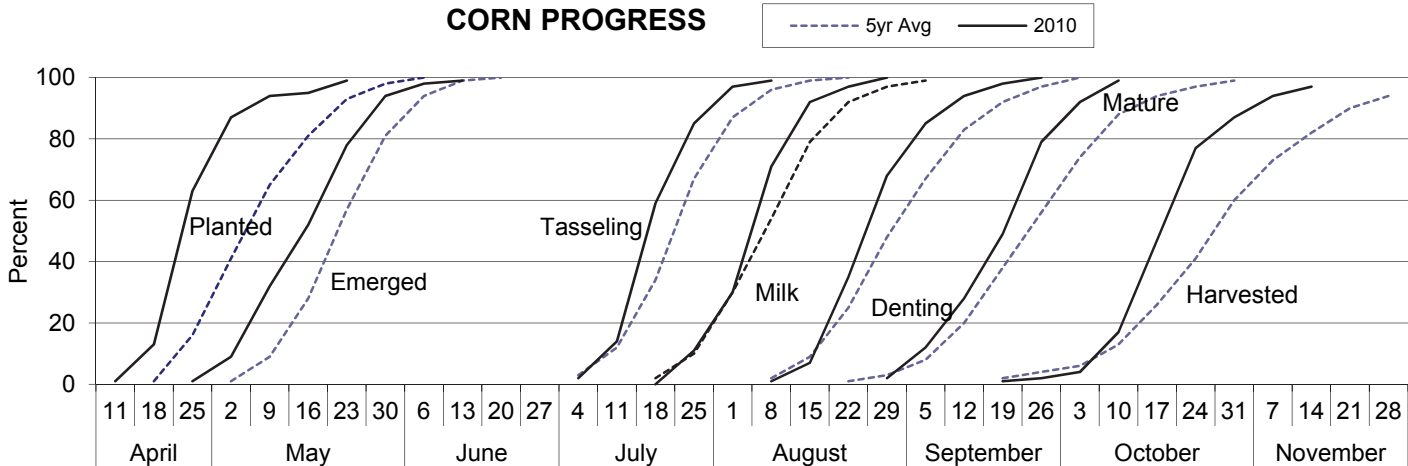

MAJOR CROP DEVELOPMENT CALENDAR, MINNESOTA, 2010

CORN PROGRESS