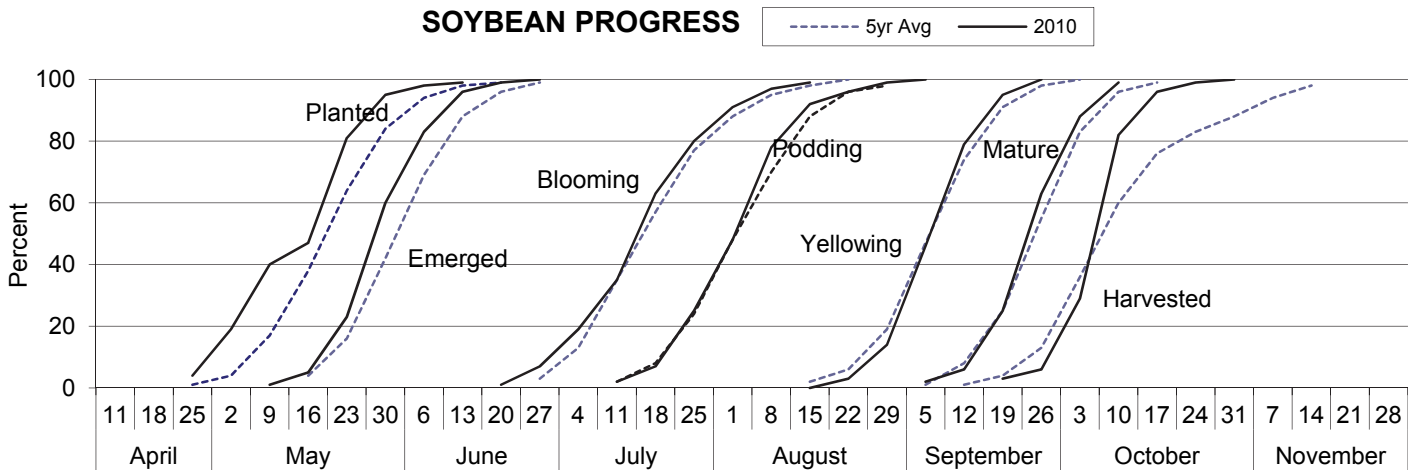

SOYBEAN PROGRESS