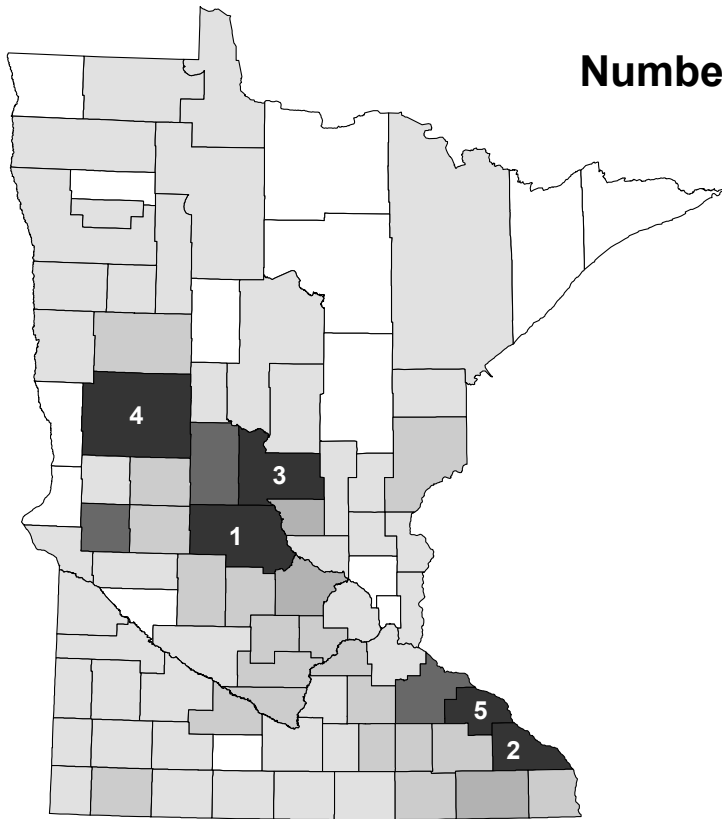

### MILK COWS Number of Head, January 1, 2011

Minnesota's  
Top Five  
Inventory  
Counties

- 1 – Stearns
- 2 – Winona
- 3 – Morrison
- 4 – Otter Tail
- 5 – Wabasha

### ALL SHEEP & LAMBS Number of Head, January 1, 2011

Minnesota's  
Top Five  
Inventory  
Counties

- 1 – Pipestone
- 2 – Murray
- 3 – Renville
- 4 – Cottonwood
- 5 – Fillmore
- 5 – Kandiyohi

1/ Data published in combined counties or districts to avoid disclosure of individual operations.