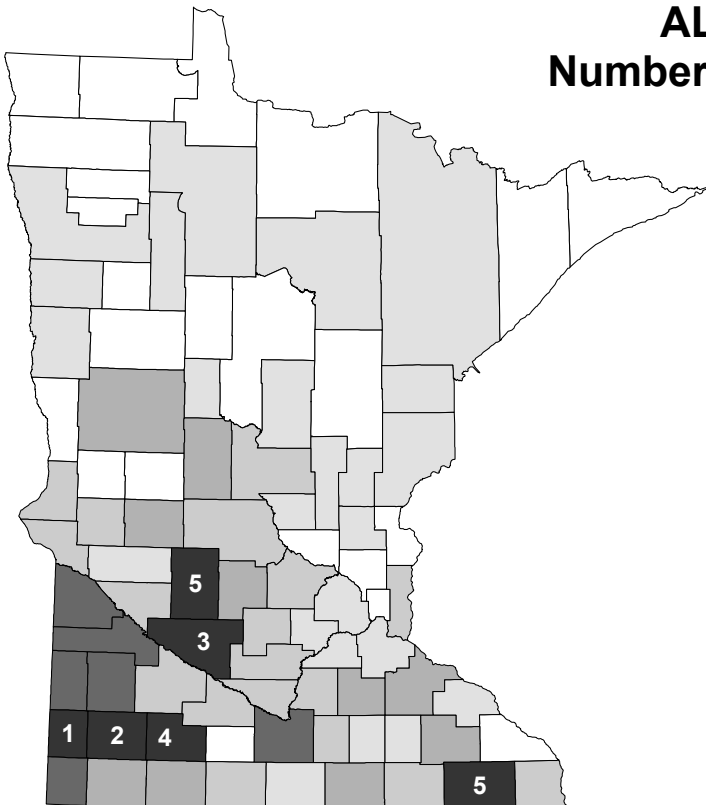

### MILK COWS Number of Head, January 1, 2011

Minnesota's  
Top Five  
Inventory  
Counties

- 1 – Stearns
- 2 – Winona
- 3 – Morrison
- 4 – Otter Tail
- 5 – Wabasha

### ALL SHEEP & LAMBS Number of Head, January 1, 2011

Minnesota's  
Top Five  
Inventory  
Counties

- 1 – Pipestone
- 2 – Murray
- 3 – Renville
- 4 – Cottonwood
- 5 – Fillmore
- 5 – Kandiyohi

1/ Data published in combined counties or districts to avoid disclosure of individual operations.