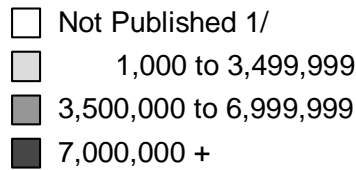

SOYBEANS Bushels Produced in 2007

Minnesota's
Top Five
Production
Counties

- 1-Redwood
- 2-Polk
- 3-Faribault
- 4-Nobles
- 5-Martin

CORN Bushels Produced in 2007

Minnesota's
Top Five
Production
Counties

- 1-Renville
- 2-Martin
- 3-Faribault
- 4-Redwood
- 5-Mower