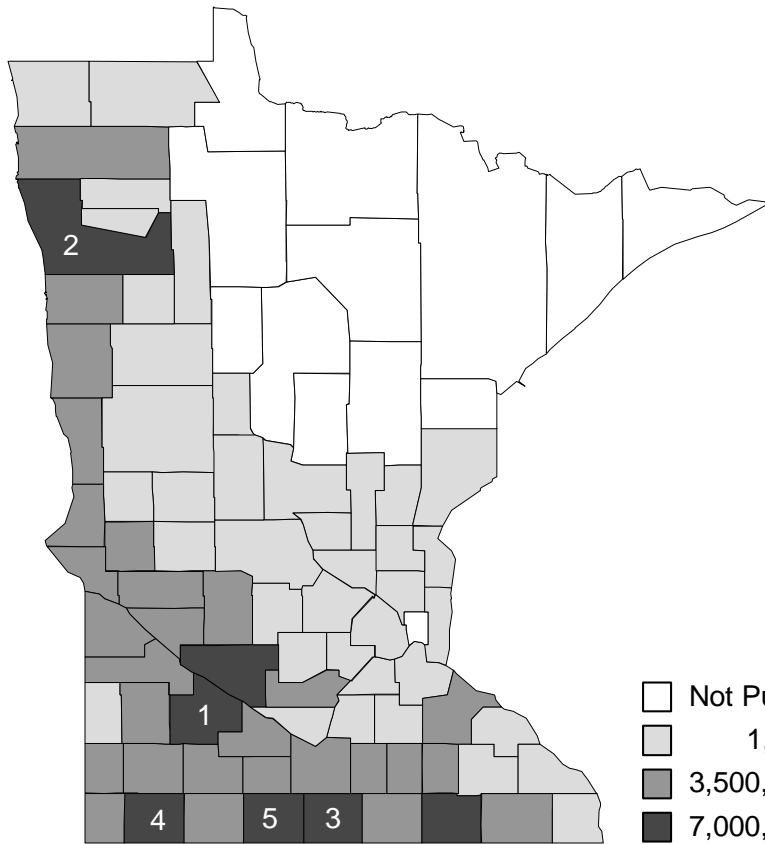

SOYBEANS Bushels Produced in 2007

Minnesota's
Top Five
Production
Counties

- 1-Redwood
- 2-Polk
- 3-Faribault
- 4-Nobles
- 5-Martin

CORN Bushels Produced in 2007

Minnesota's
Top Five
Production
Counties

- 1-Renville
- 2-Martin
- 3-Faribault
- 4-Redwood
- 5-Mower

1/ Data published in combined counties or districts to avoid disclosure of individual operations