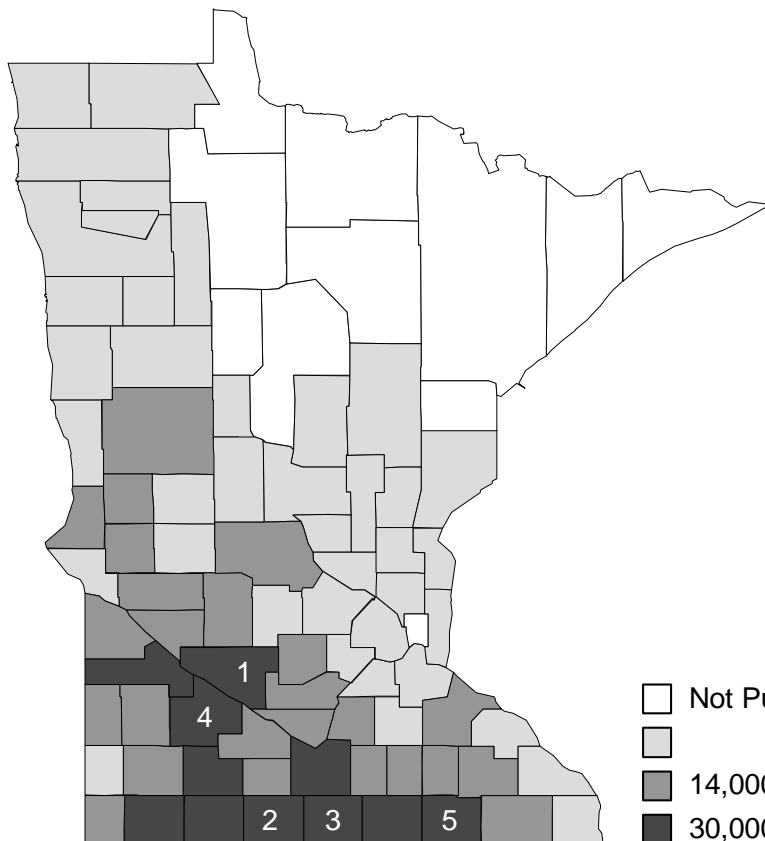

SOYBEANS Bushels Produced in 2007

Minnesota's
Top Five
Production
Counties

- 1-Redwood
- 2-Polk
- 3-Faribault
- 4-Nobles
- 5-Martin

CORN Bushels Produced in 2007

Minnesota's
Top Five
Production
Counties

- 1-Renville
- 2-Martin
- 3-Faribault
- 4-Redwood
- 5-Mower

1/ Data published in combined counties or districts to avoid disclosure of individual operations