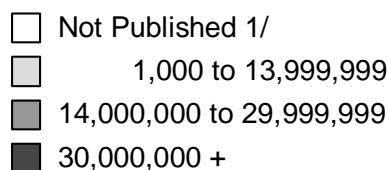

SOYBEANS Bushels Produced in 2007

Minnesota's
Top Five
Production
Counties

- 1-Redwood
- 2-Polk
- 3-Faribault
- 4-Nobles
- 5-Martin

CORN Bushels Produced in 2007

Minnesota's
Top Five
Production
Counties

- 1-Renville
- 2-Martin
- 3-Faribault
- 4-Redwood
- 5-Mower