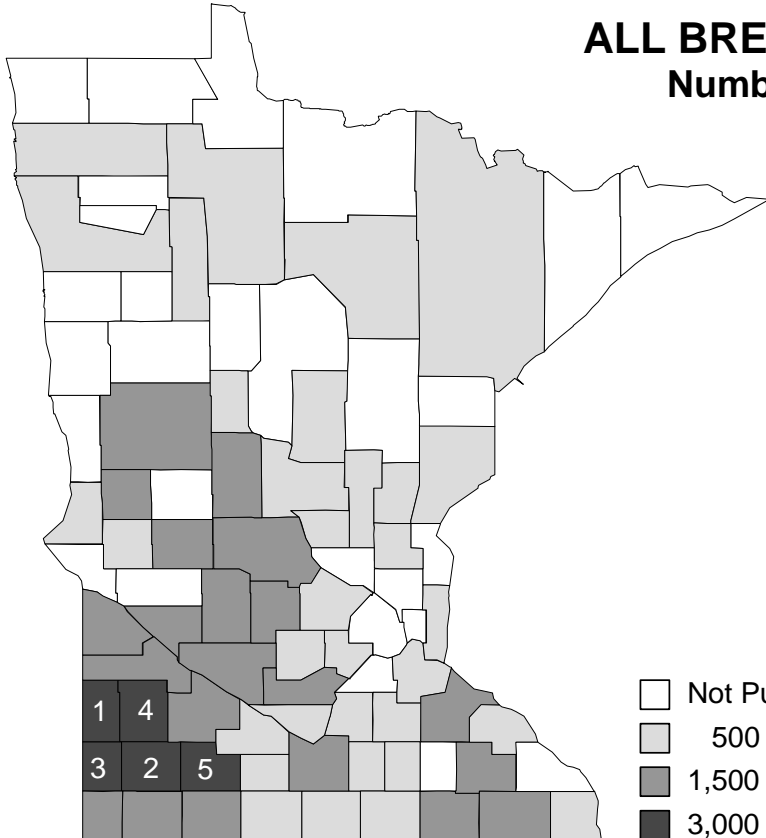

MILK COWS

Number of Head, January 1, 2008

Minnesota's
Top Five
Inventory
Counties

- 1-Stearns
- 2-Morrison
- 3-Winona
- 4-Otter Tail
- 5-Goodhue

ALL BREEDING SHEEP AND LAMBS

Number of Head, January 1, 2008

Minnesota's
Top Five
Inventory
Counties

- 1-Lincoln
- 2-Murray
- 3-Pipestone
- 4-Lyon
- 5-Cottonwood

^{1/} Data published in combined counties or districts to avoid disclosure of individual operations.