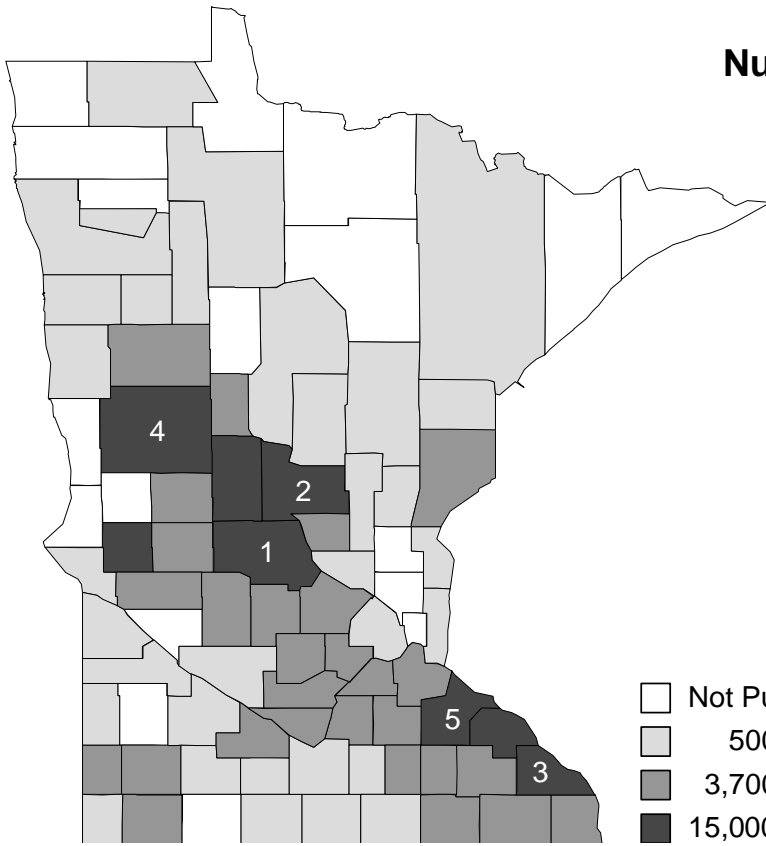

MILK COWS

Number of Head, January 1, 2008

Minnesota's
Top Five
Inventory
Counties

- 1-Stearns
- 2-Morrison
- 3-Winona
- 4-Otter Tail
- 5-Goodhue

ALL BREEDING SHEEP AND LAMBS

Number of Head, January 1, 2008

Minnesota's
Top Five
Inventory
Counties

- 1-Lincoln
- 2-Murray
- 3-Pipestone
- 4-Lyon
- 5-Cottonwood

^{1/} Data published in combined counties or districts to avoid disclosure of individual operations.