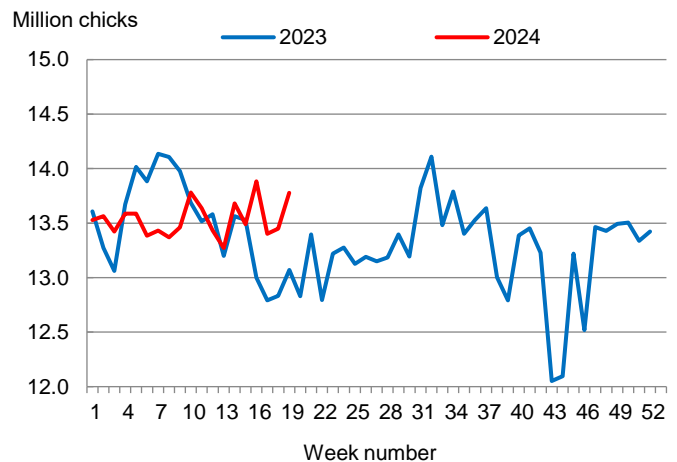

**Broiler-Type Eggs Set Up 9 Percent from Last Year**

Mississippi hatcheries set 17.4 million broiler-type eggs during the week ending May 11, 2024, up 9 percent from the comparable week in 2023 and up 1 percent from the previous week.

Hatcheries in the United States weekly program set 245 million eggs in incubators during the week ending May 11, 2024, up 1 percent from a year ago.

**Broiler-Type Chicks Placed Up 5 Percent**

Mississippi broiler-type chicks placed for meat production were 13.8 million chicks during the week ending May 11, 2024, up 5 percent from the comparable week in 2023 and up 2 percent from the previous week.

Broiler growers in the United States weekly program placed 190 million chicks for meat production during the week ending May 11, 2024, up 2 percent from a year ago.

**Broiler-Type Eggs Set  
Mississippi: 2023 and 2024**

**Broiler-Type Chicks Placed  
Mississippi: 2023 and 2024**