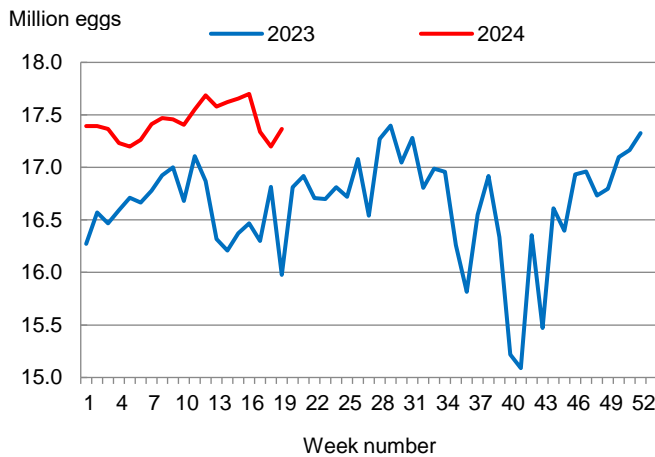

This report contains the results from the **Weekly Broiler Hatchery Report**. These data are also posted on our web site at <https://www.nass.usda.gov/ms> and in a more detailed report at <https://www.nass.usda.gov>. Thanks to all who responded to this survey.

**Broiler-Type Eggs Set Up 9 Percent from Last Year**

Mississippi hatcheries set 17.4 million broiler-type eggs during the week ending May 11, 2024, up 9 percent from the comparable week in 2023 and up 1 percent from the previous week.

Hatcheries in the United States weekly program set 245 million eggs in incubators during the week ending May 11, 2024, up 1 percent from a year ago.

**Broiler-Type Chicks Placed Up 5 Percent**

Mississippi broiler-type chicks placed for meat production were 13.8 million chicks during the week ending May 11, 2024, up 5 percent from the comparable week in 2023 and up 2 percent from the previous week.

Broiler growers in the United States weekly program placed 190 million chicks for meat production during the week ending May 11, 2024, up 2 percent from a year ago.

**Broiler-Type Eggs Set  
Mississippi: 2023 and 2024**