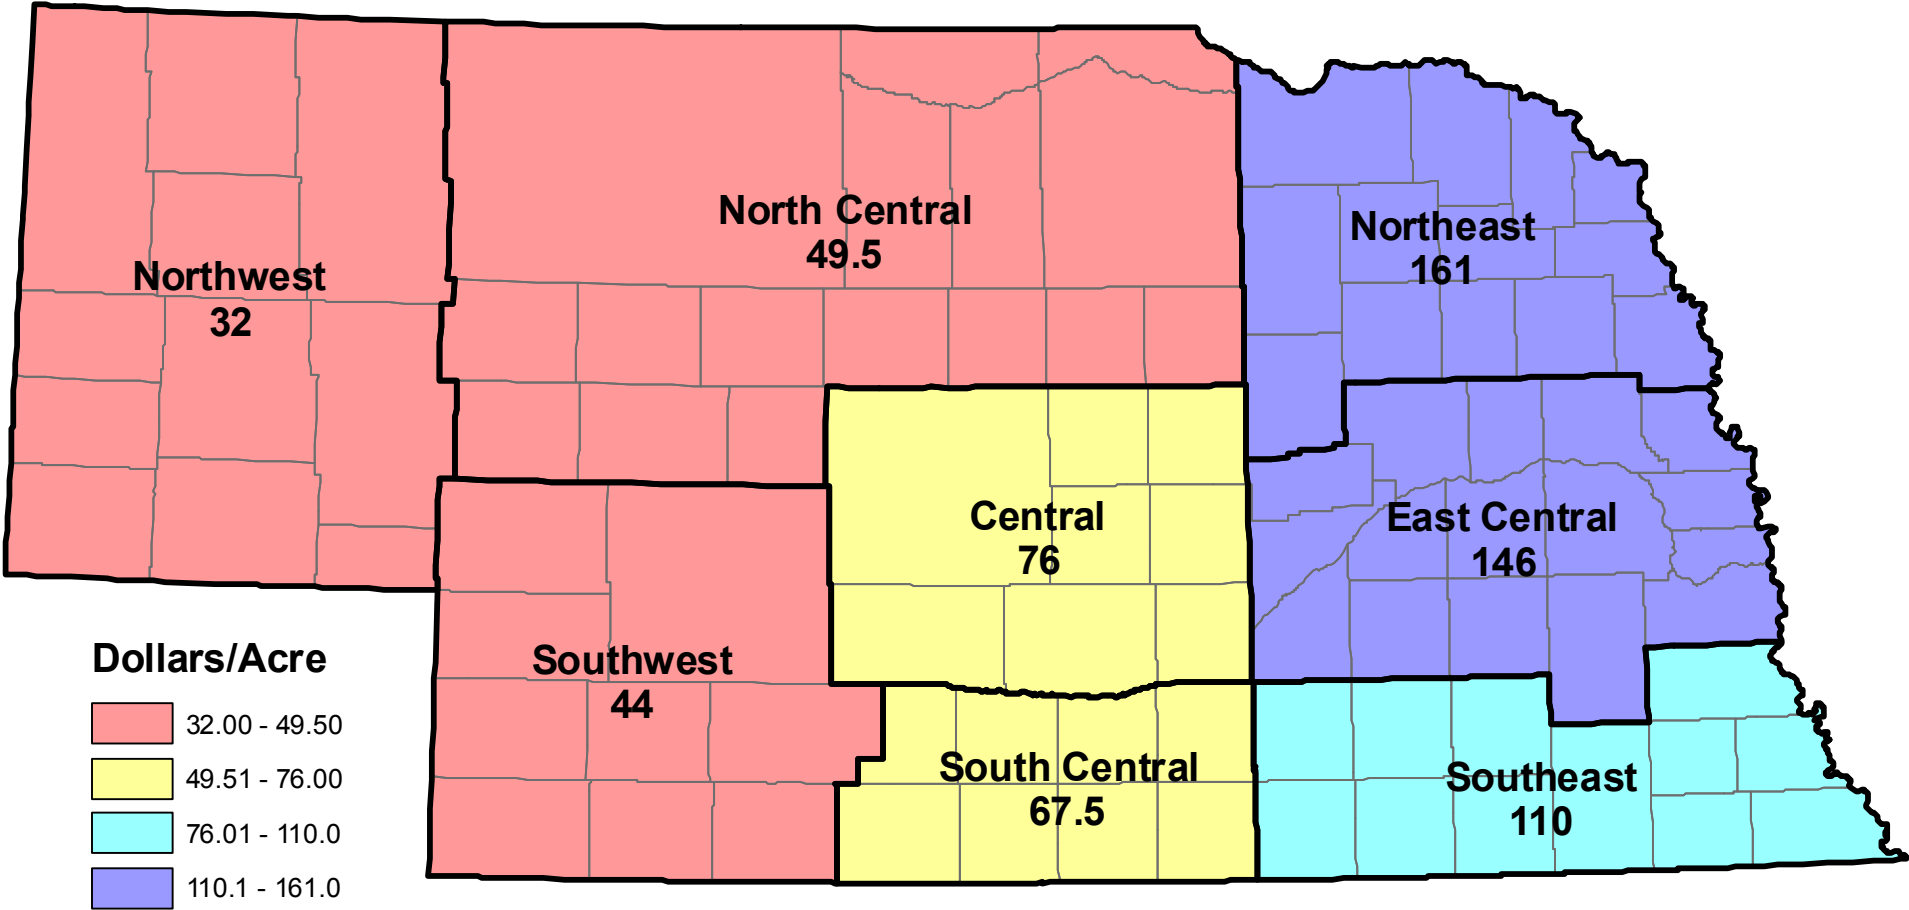

2011 Nebraska Dryland Cropland Rent Paid Per Acre

Source: USDA NASS Nebraska Field Office - September 9, 2011