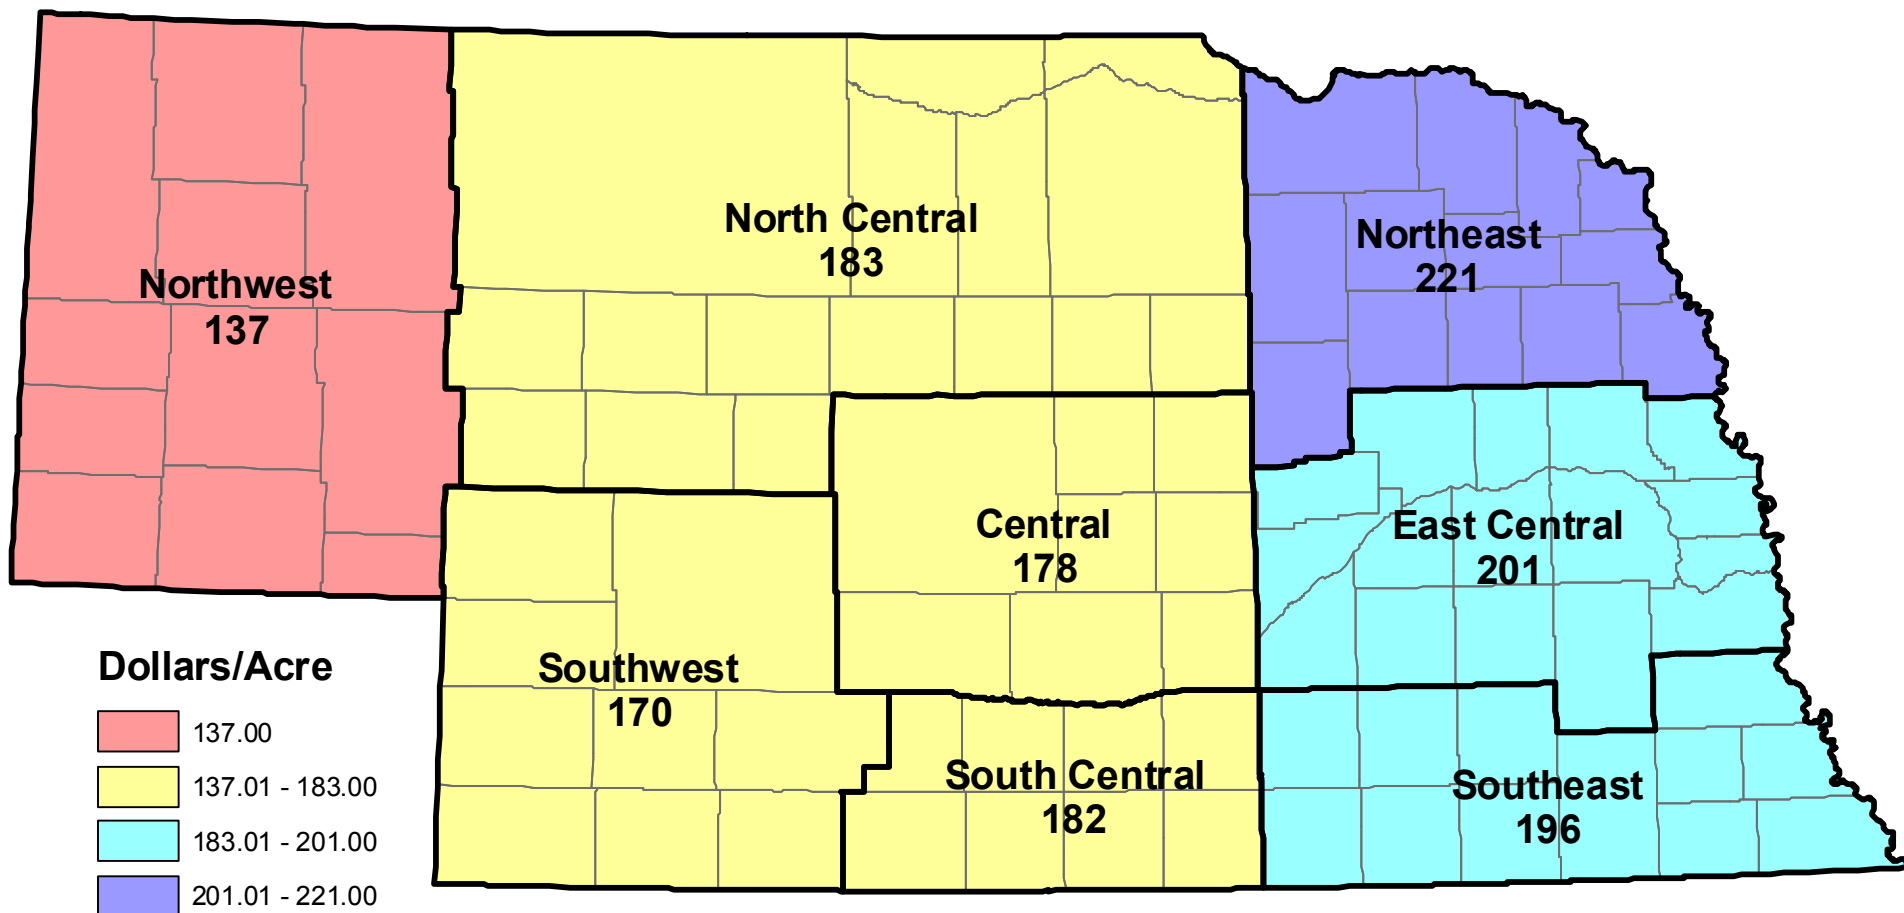

## 2011 Nebraska Irrigated Cropland Rent Paid Per Acre

Source: USDA NASS Nebraska Field Office - September 9, 2011