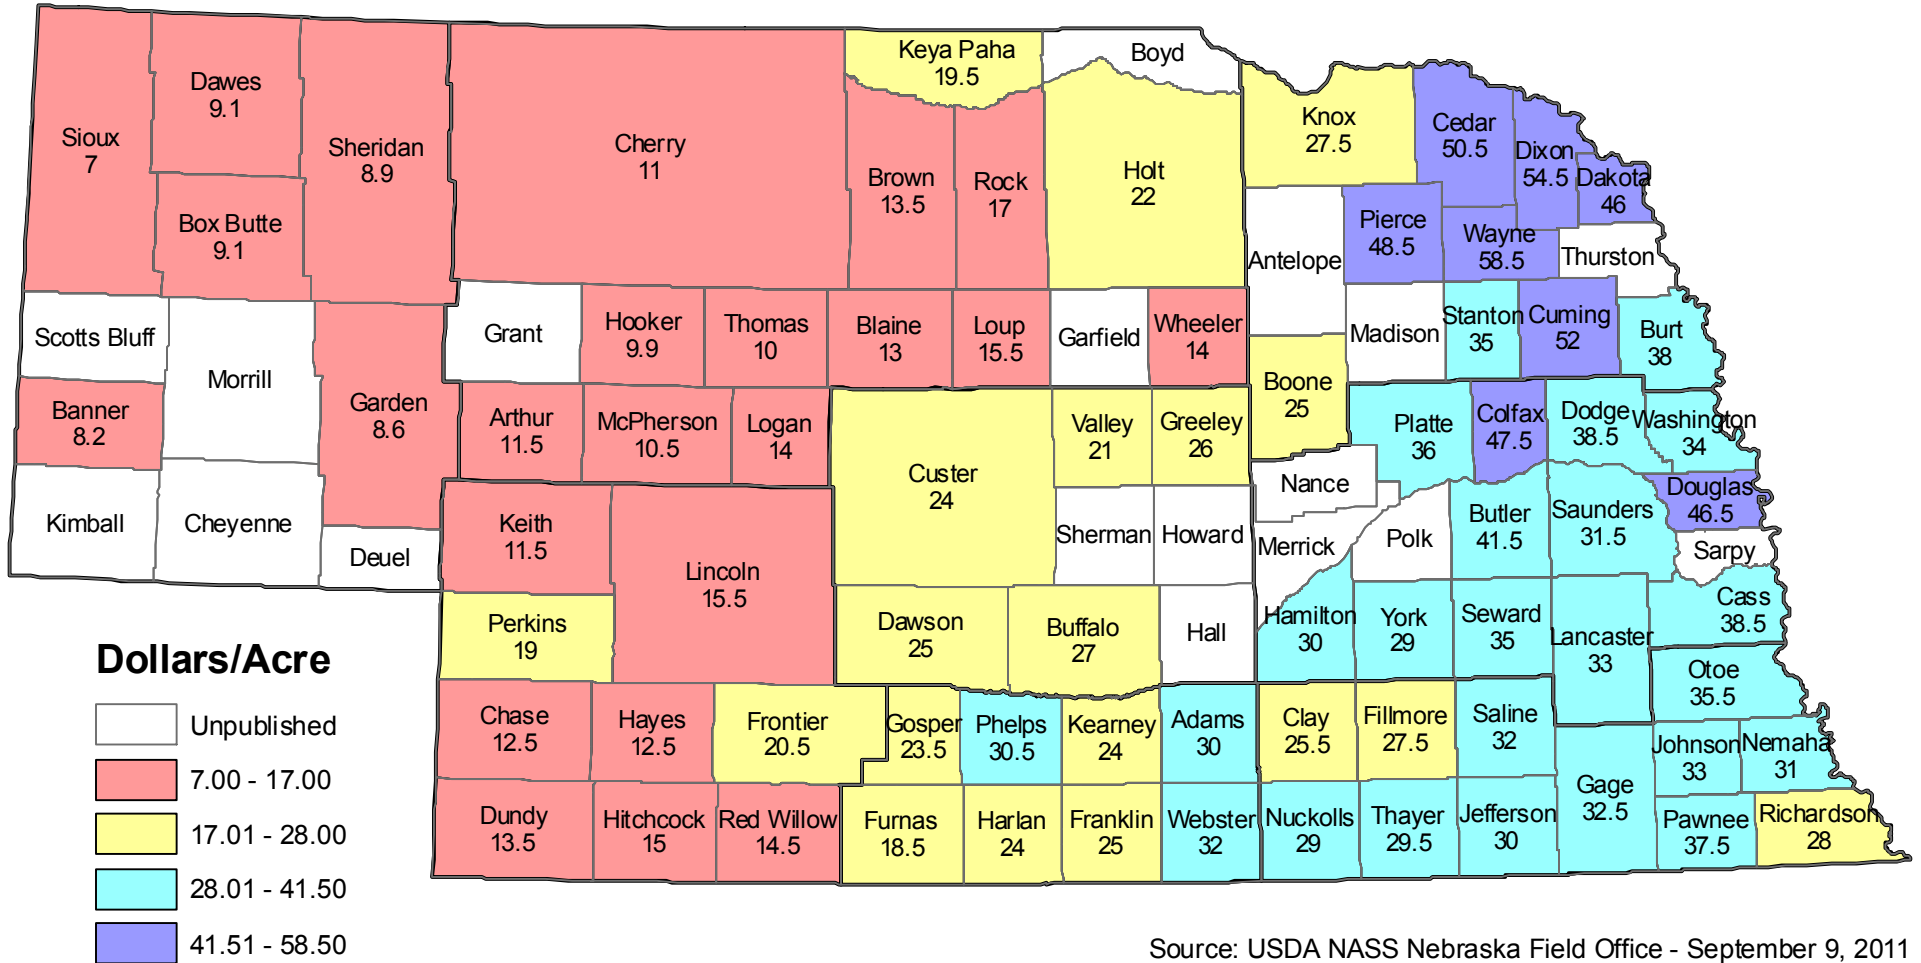

2011 Nebraska Pasture Rent Paid Per Acre

Source: USDA NASS Nebraska Field Office - September 9, 2011