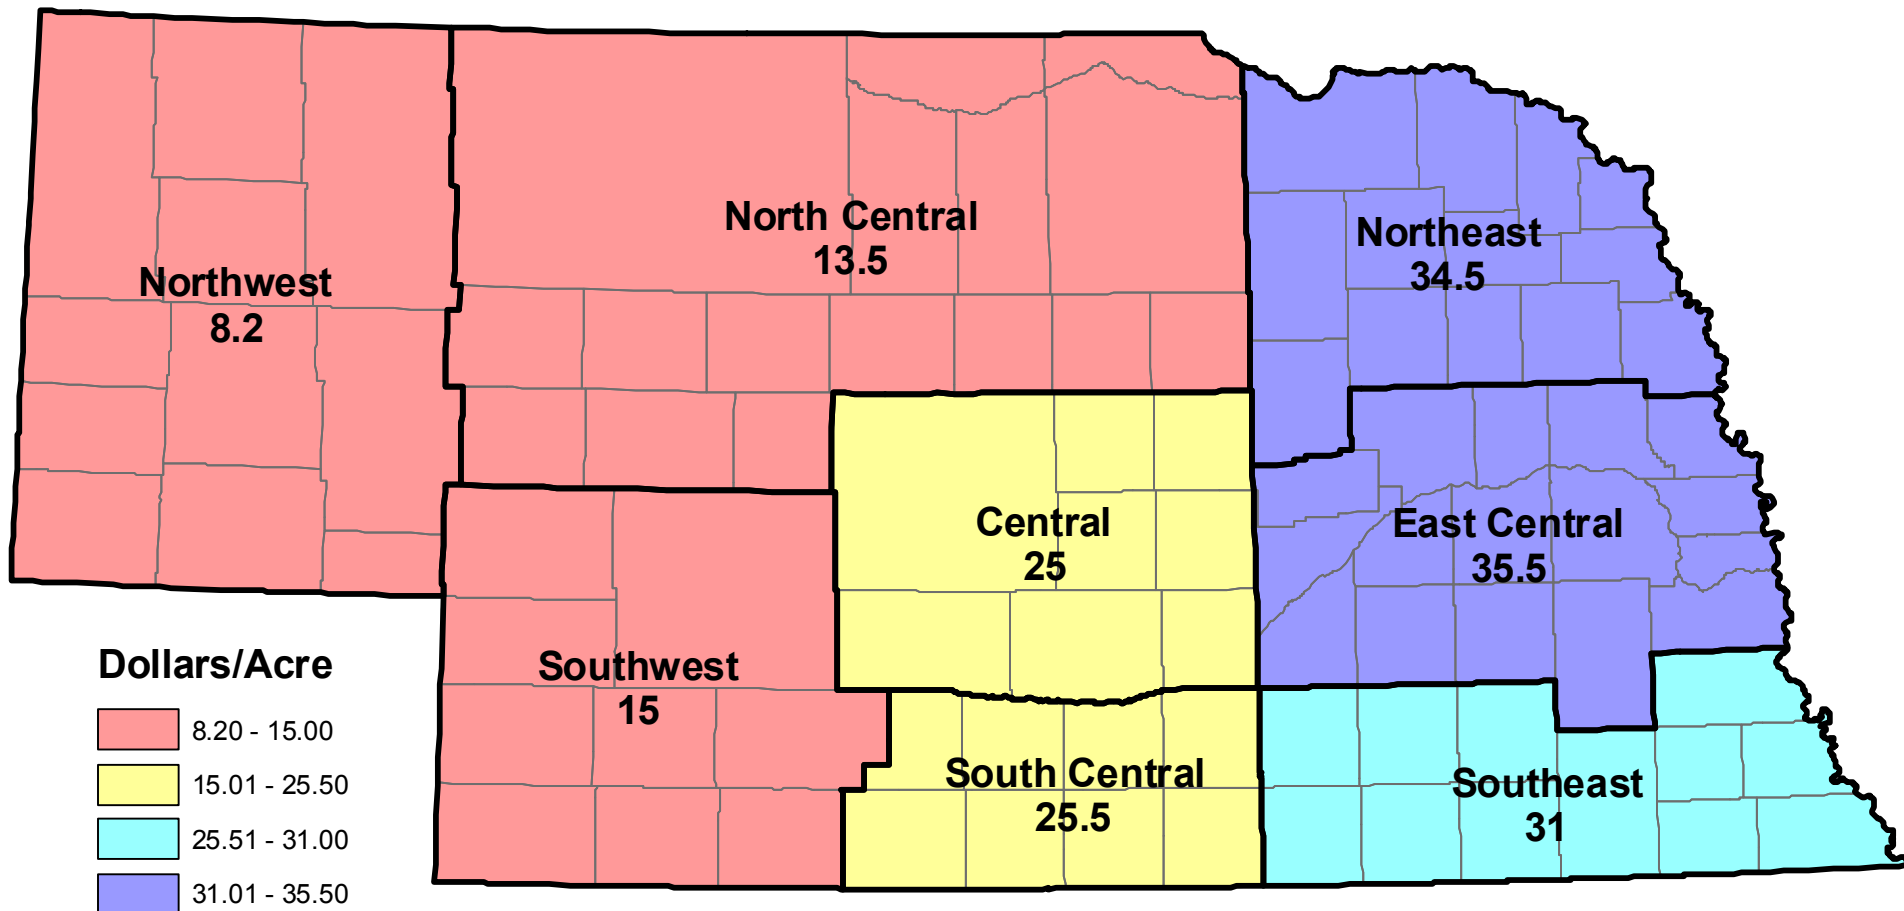

2011 Nebraska Pasture Rent Paid Per Acre

Source: USDA NASS Nebraska Field Office - September 9, 2011