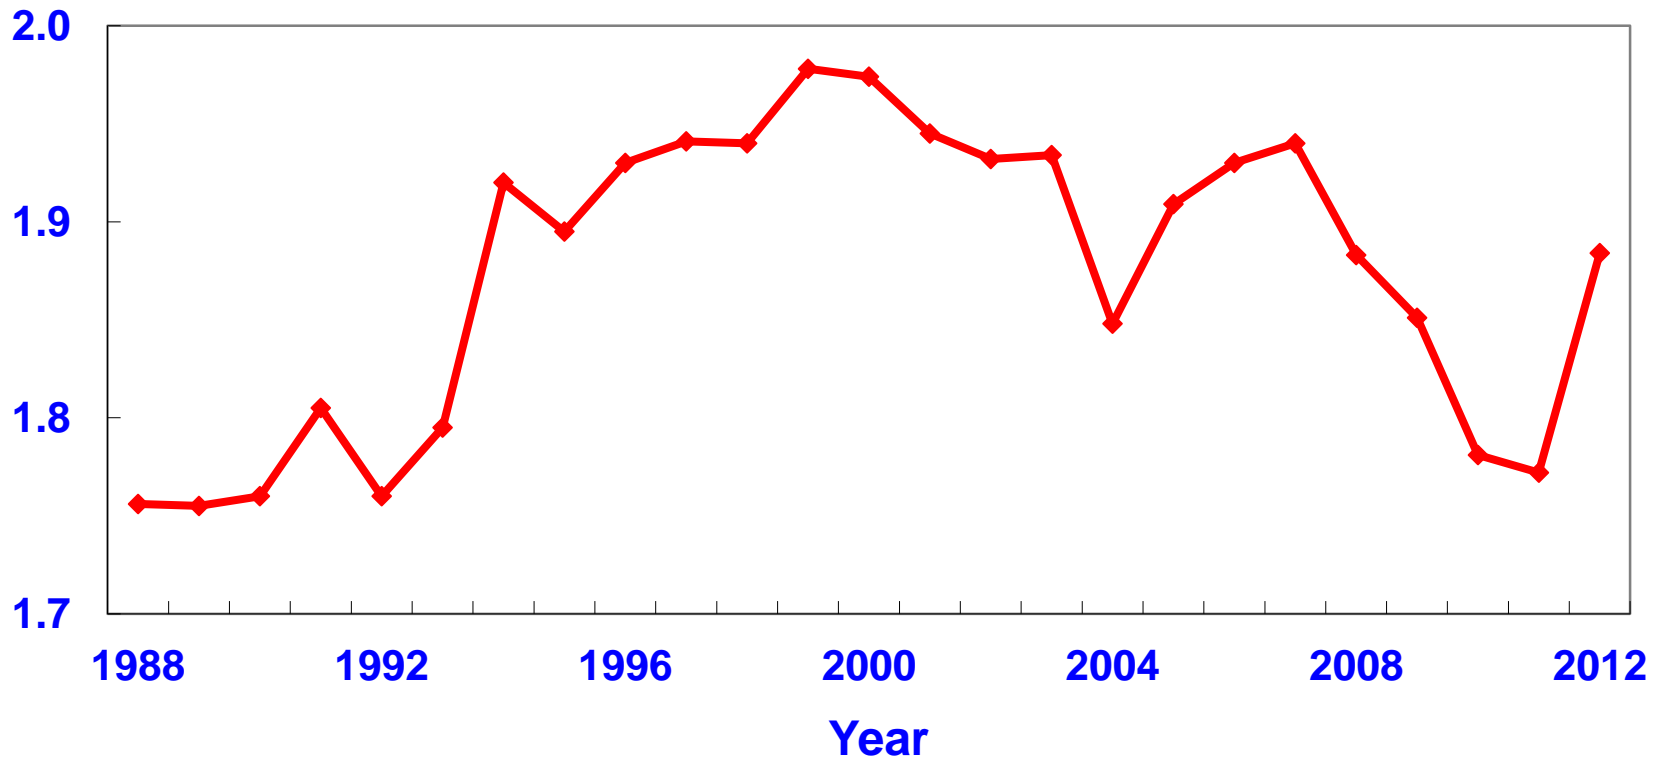

# Nebraska Beef Cows Inventory

January 1 Inventory - Million Head

Source: USDA NASS Nebraska Field Office - January 27, 2012