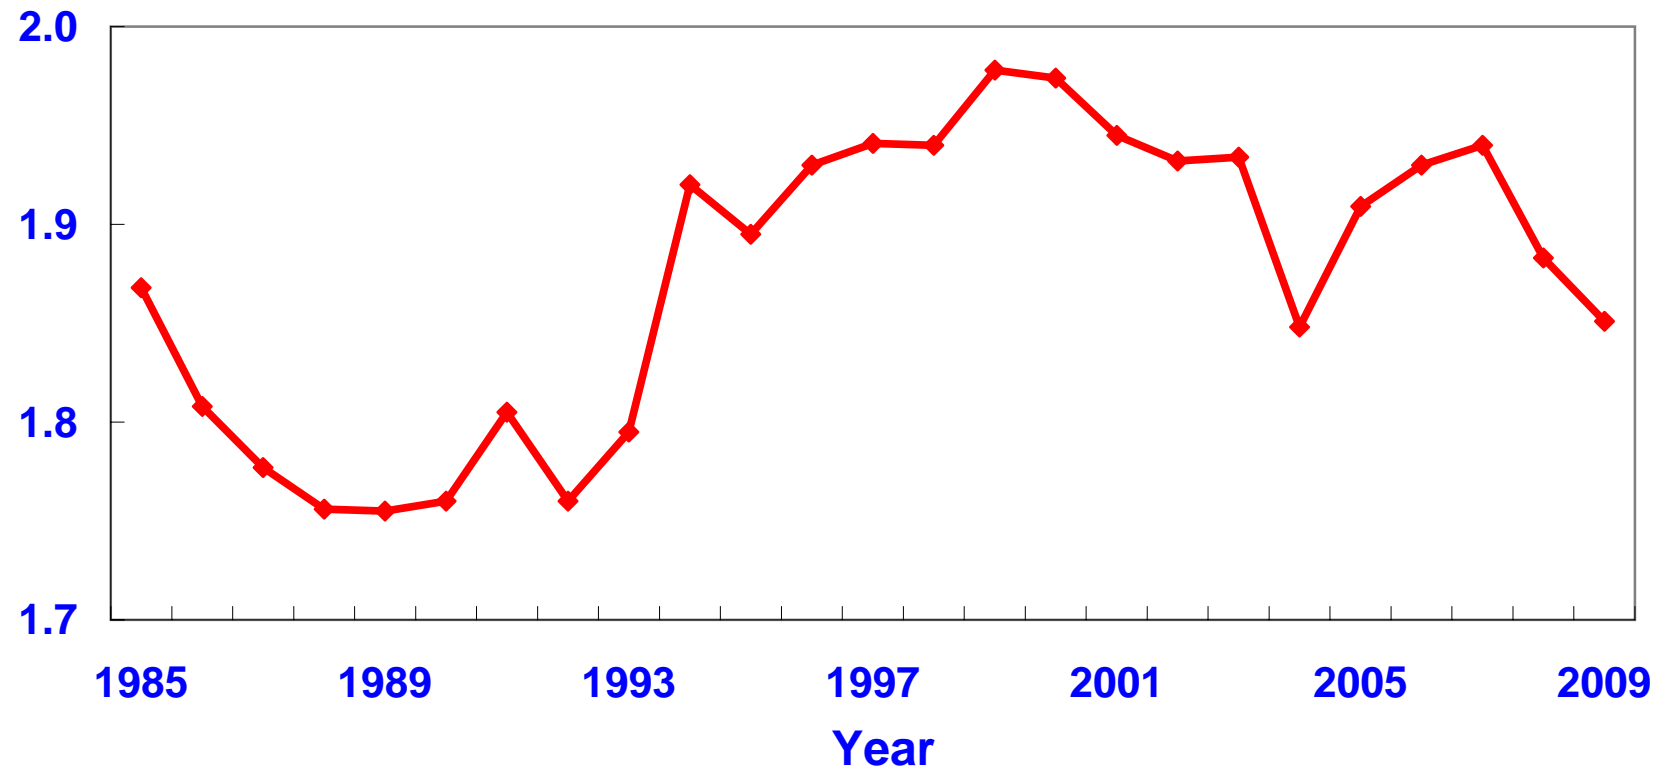

Nebraska Beef Cows Inventory

January 1 Inventory - Million Head

Source: USDA NASS Nebraska Field Office - March 9, 2009