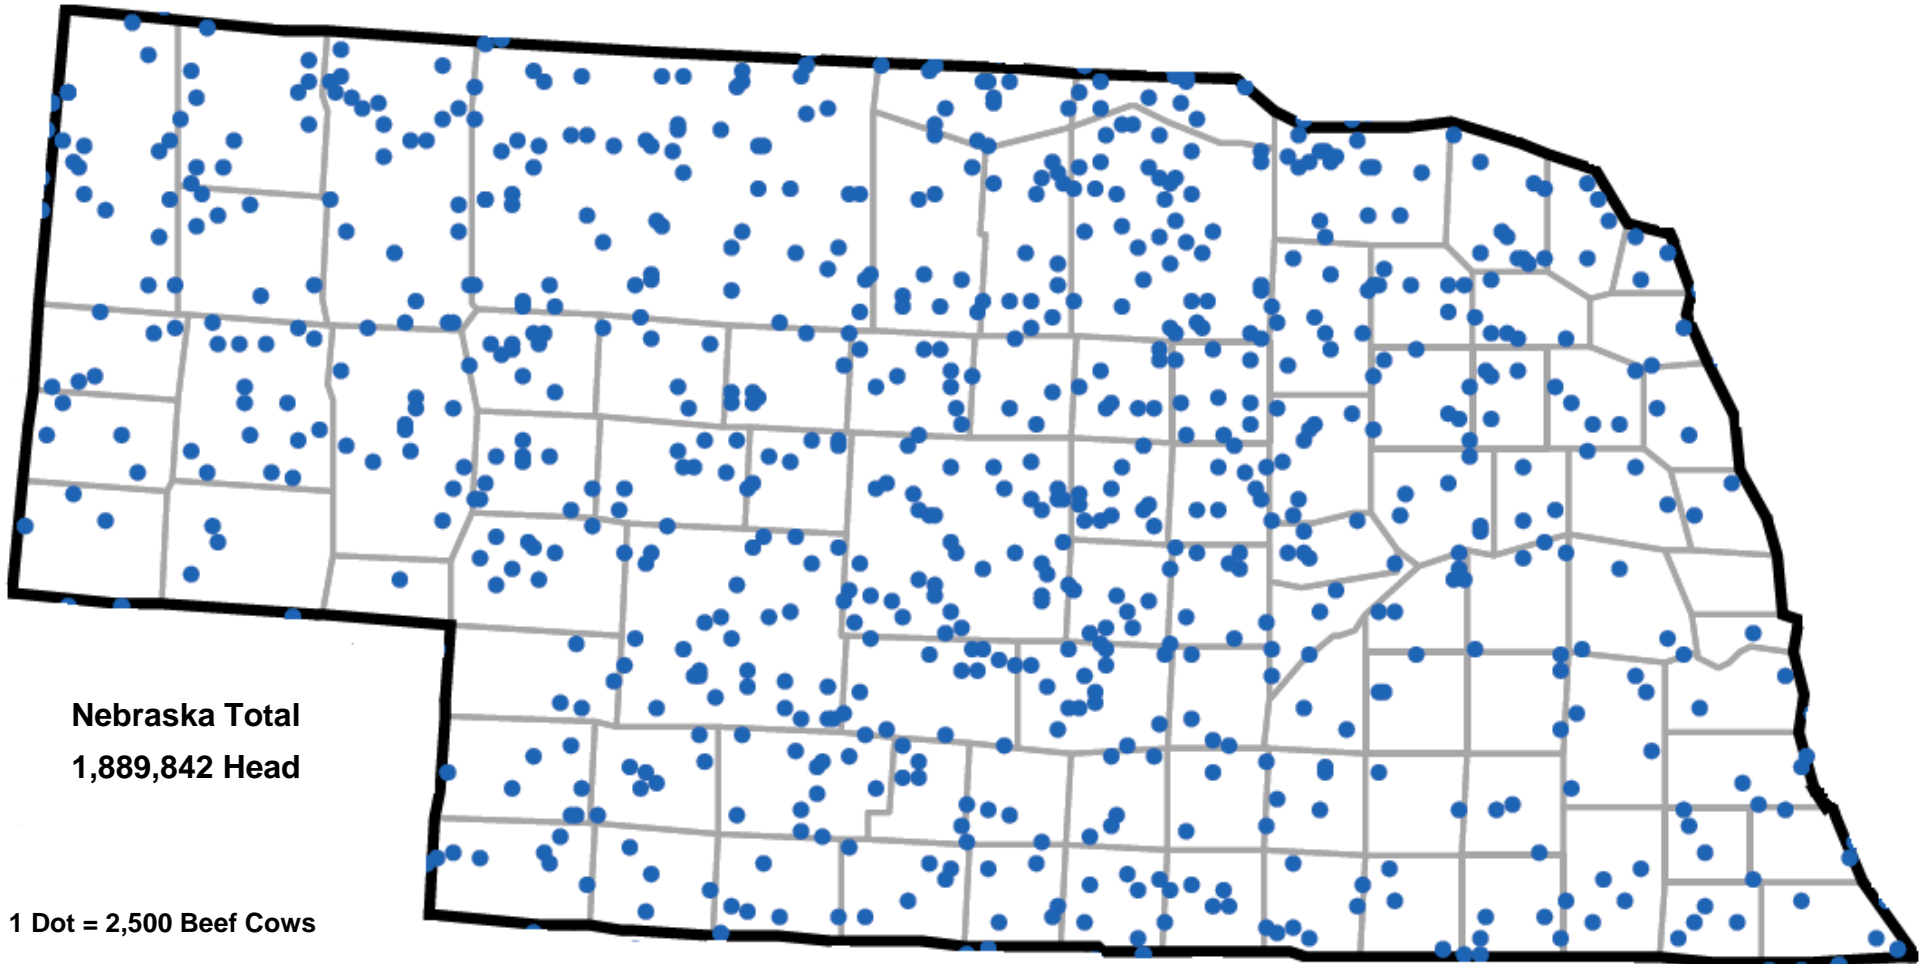

NEBRASKA BEEF COWS INVENTORY 2007 CENSUS OF AGRICULTURE

Nebraska Total
1,889,842 Head

1 Dot = 2,500 Beef Cows