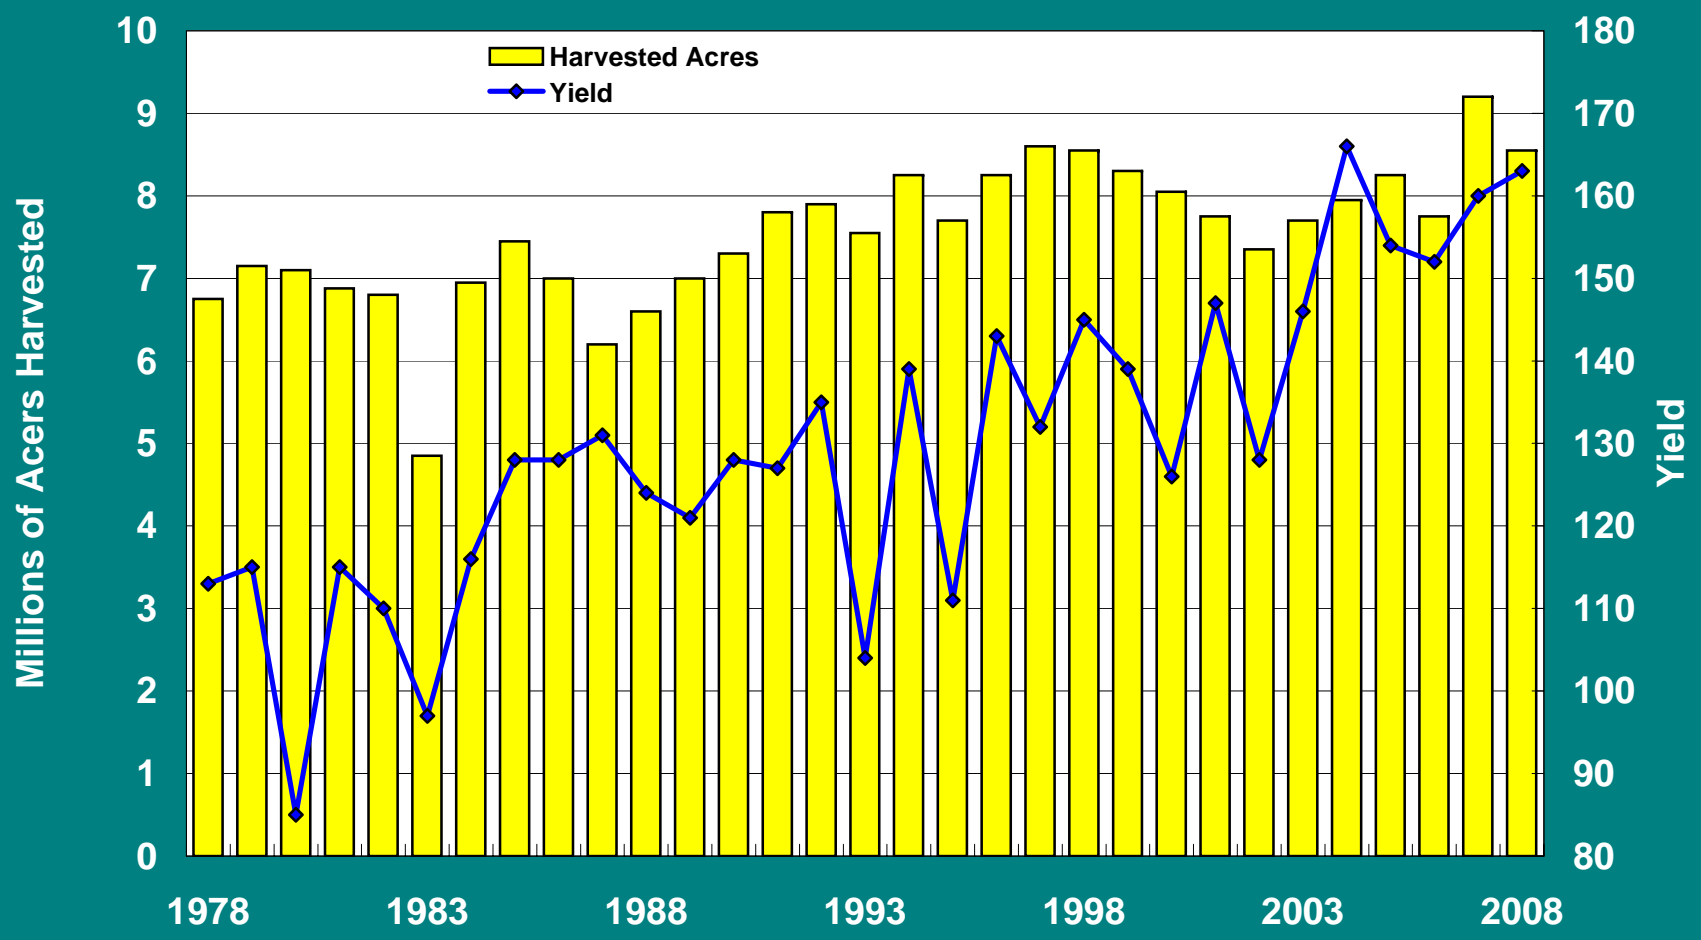

Nebraska Corn Harvested Acres and Yield

Source: USDA NASS Nebraska Field Office - March 9, 2009