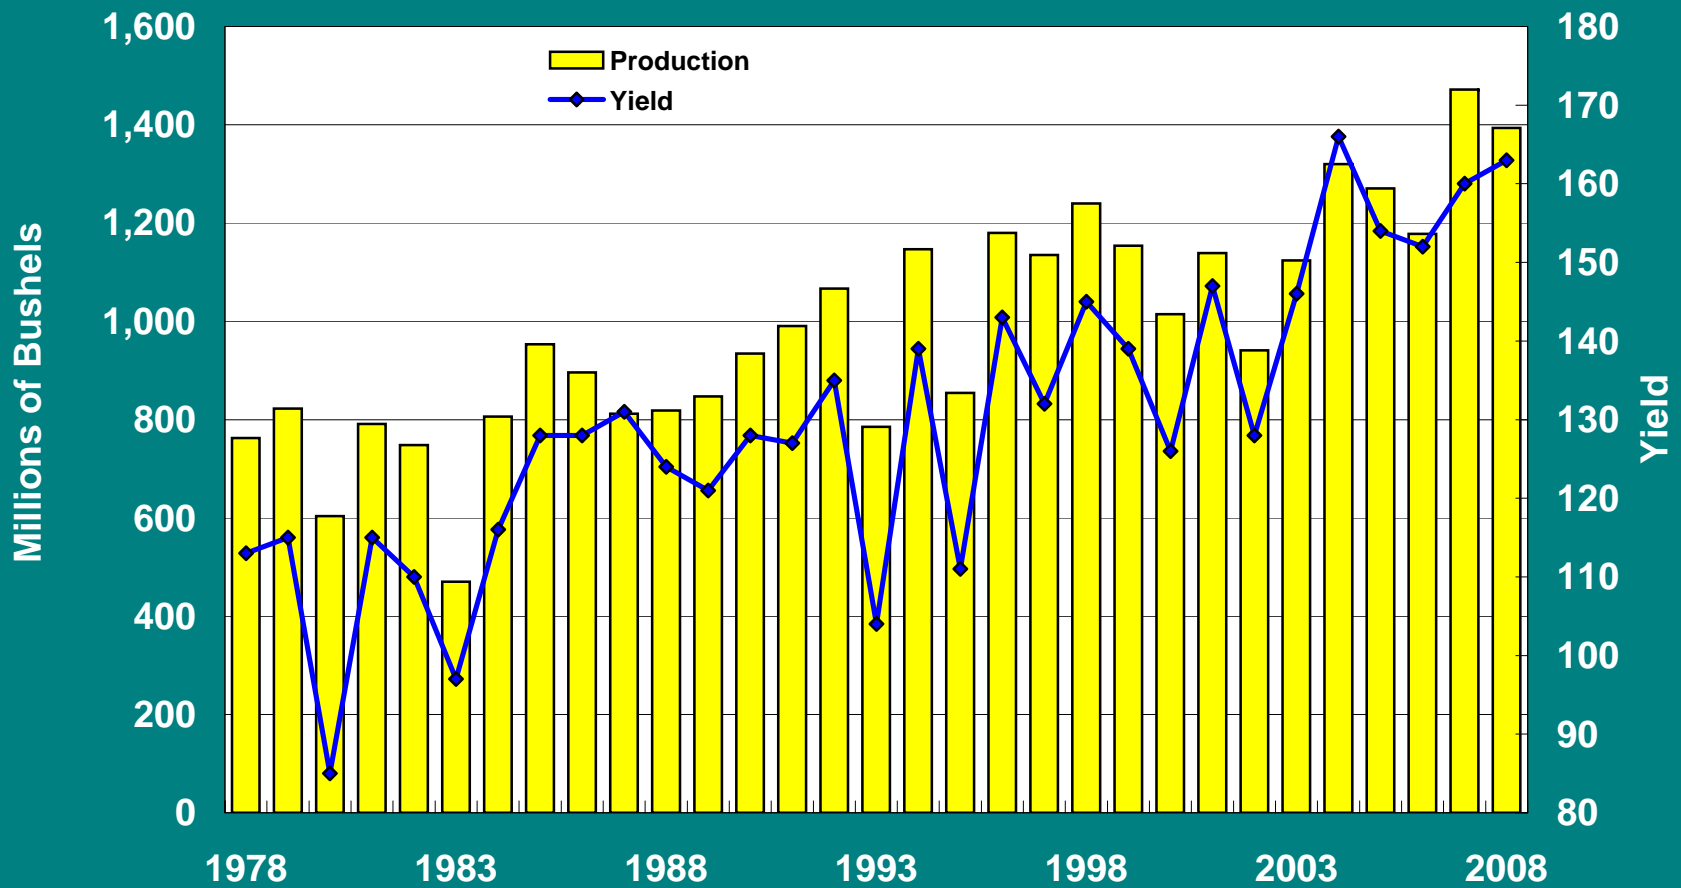

Nebraska Corn Production and Yield

Source: USDA NASS Nebraska Field Office -March 9, 2009