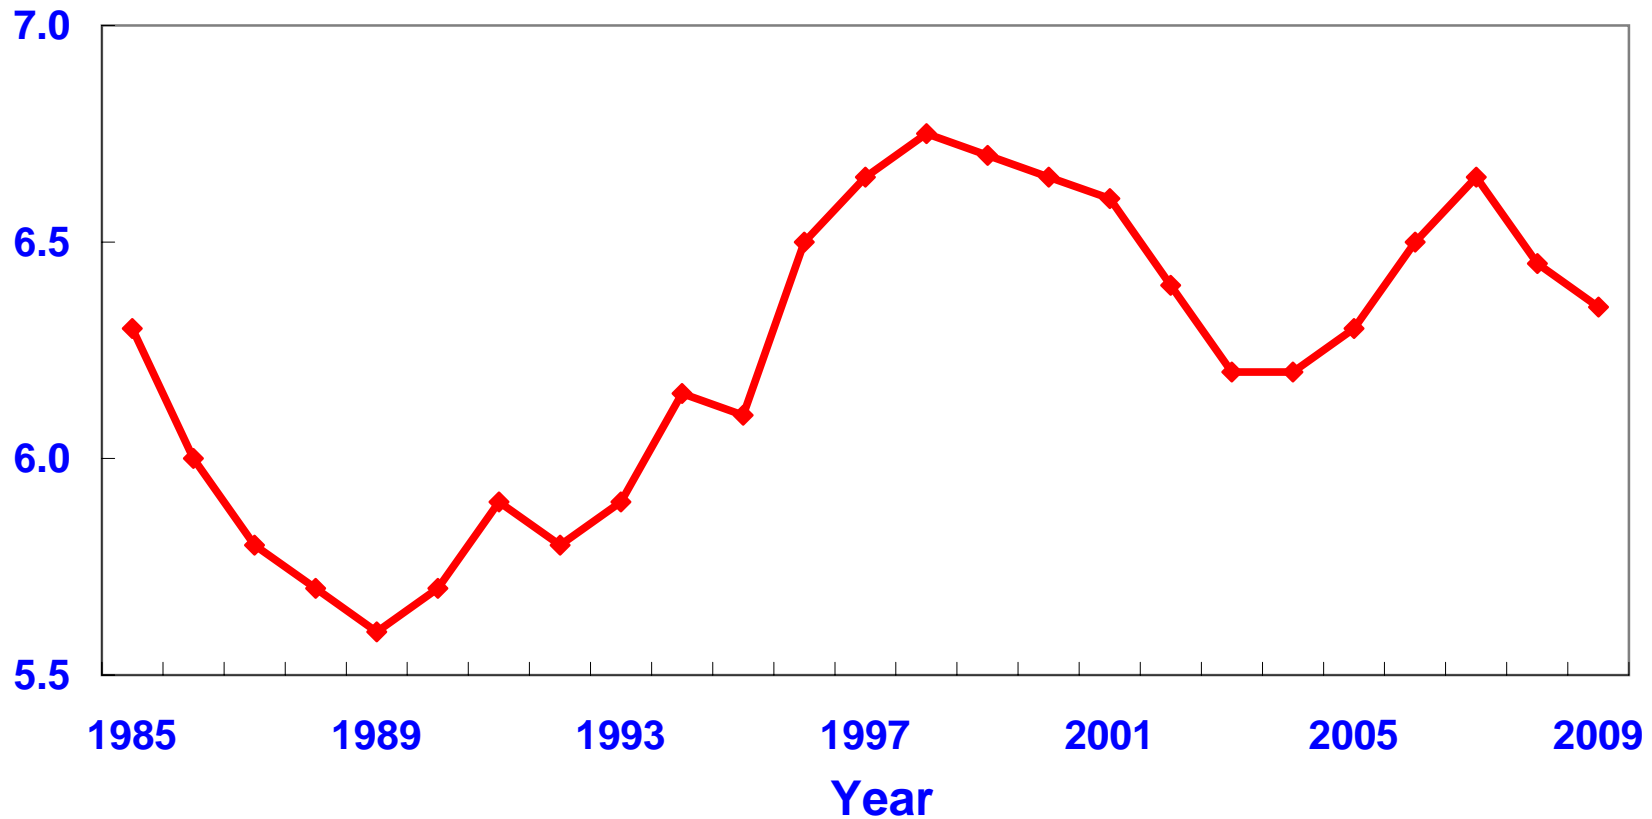

# Nebraska All Cattle & Calves Inventory

January 1 Inventory - Million Head

Source: USDA NASS Nebraska Field Office - March 9, 2009