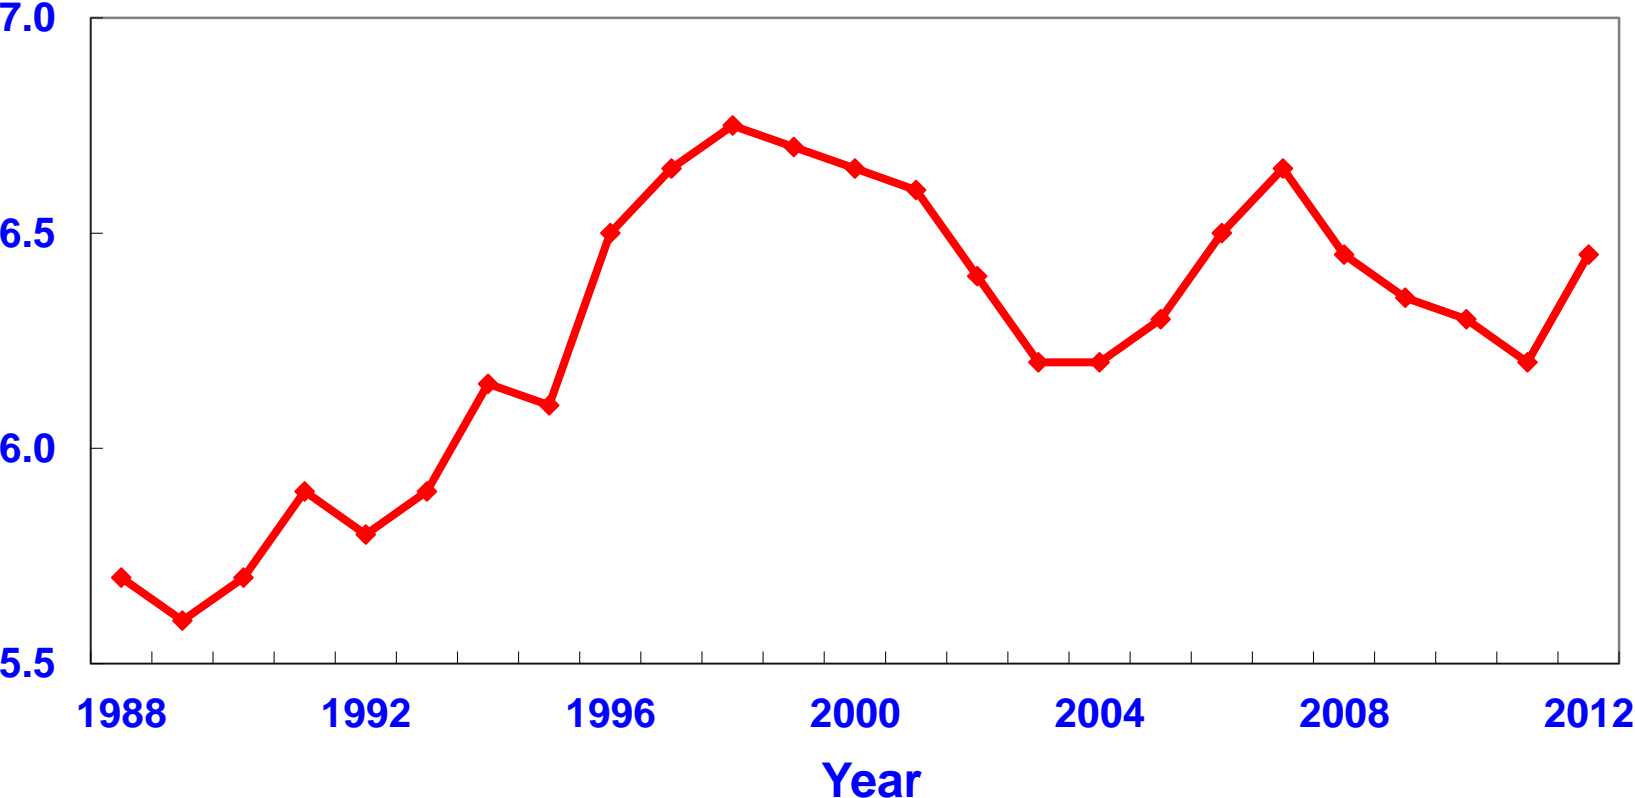

# Nebraska All Cattle & Calves Inventory

January 1 Inventory - Million Head

Source: USDA NASS Nebraska Field Office - January 27, 2012