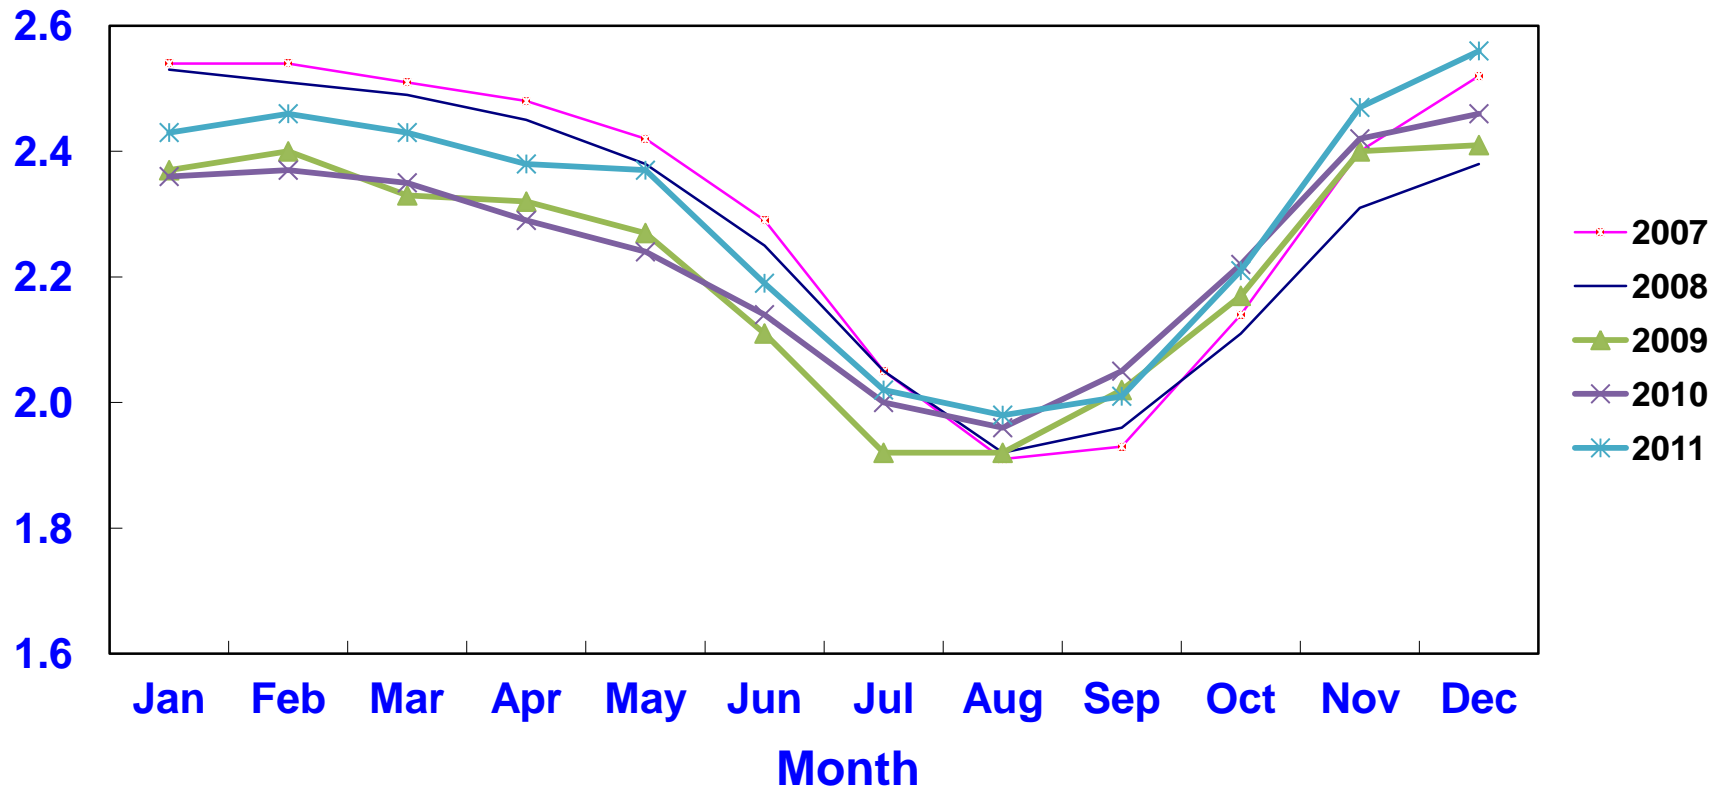

# Nebraska Cattle on Feed Inventory 1,000 + Capacity Feedlots

Million Head

Source: USDA NASS Nebraska Field Office - December 16, 2011