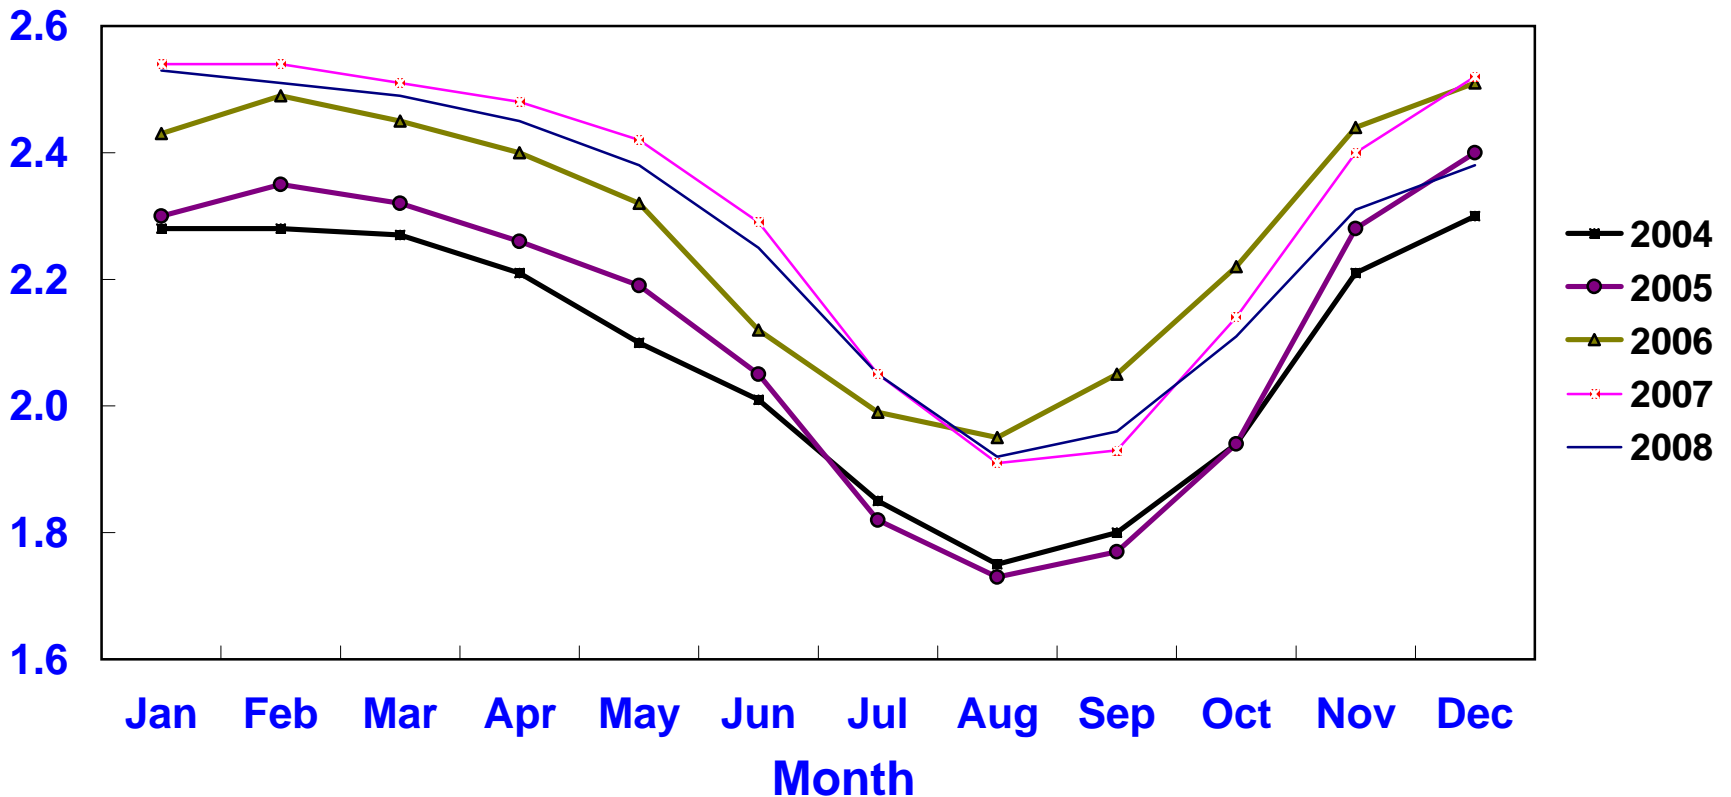

Nebraska Cattle on Feed Inventory 1,000 + Capacity Feedlots

Million Head

Source: USDA NASS Nebraska Field Office - March 9, 2009