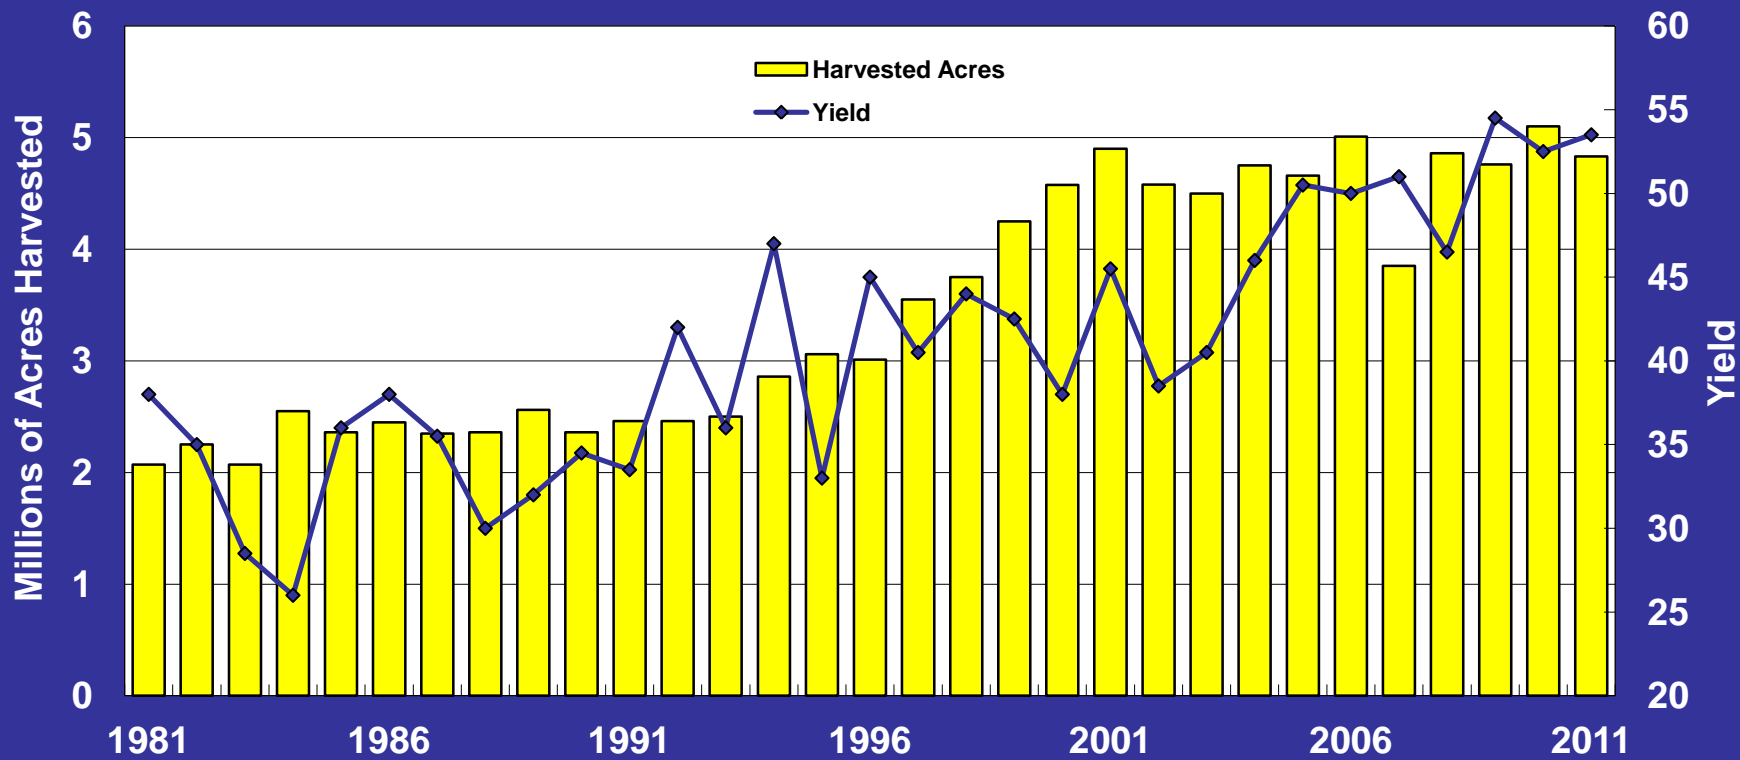

Nebraska Soybean Harvested Acres and Yield

Source: USDA NASS Nebraska Field Office - Jan. 12, 2012