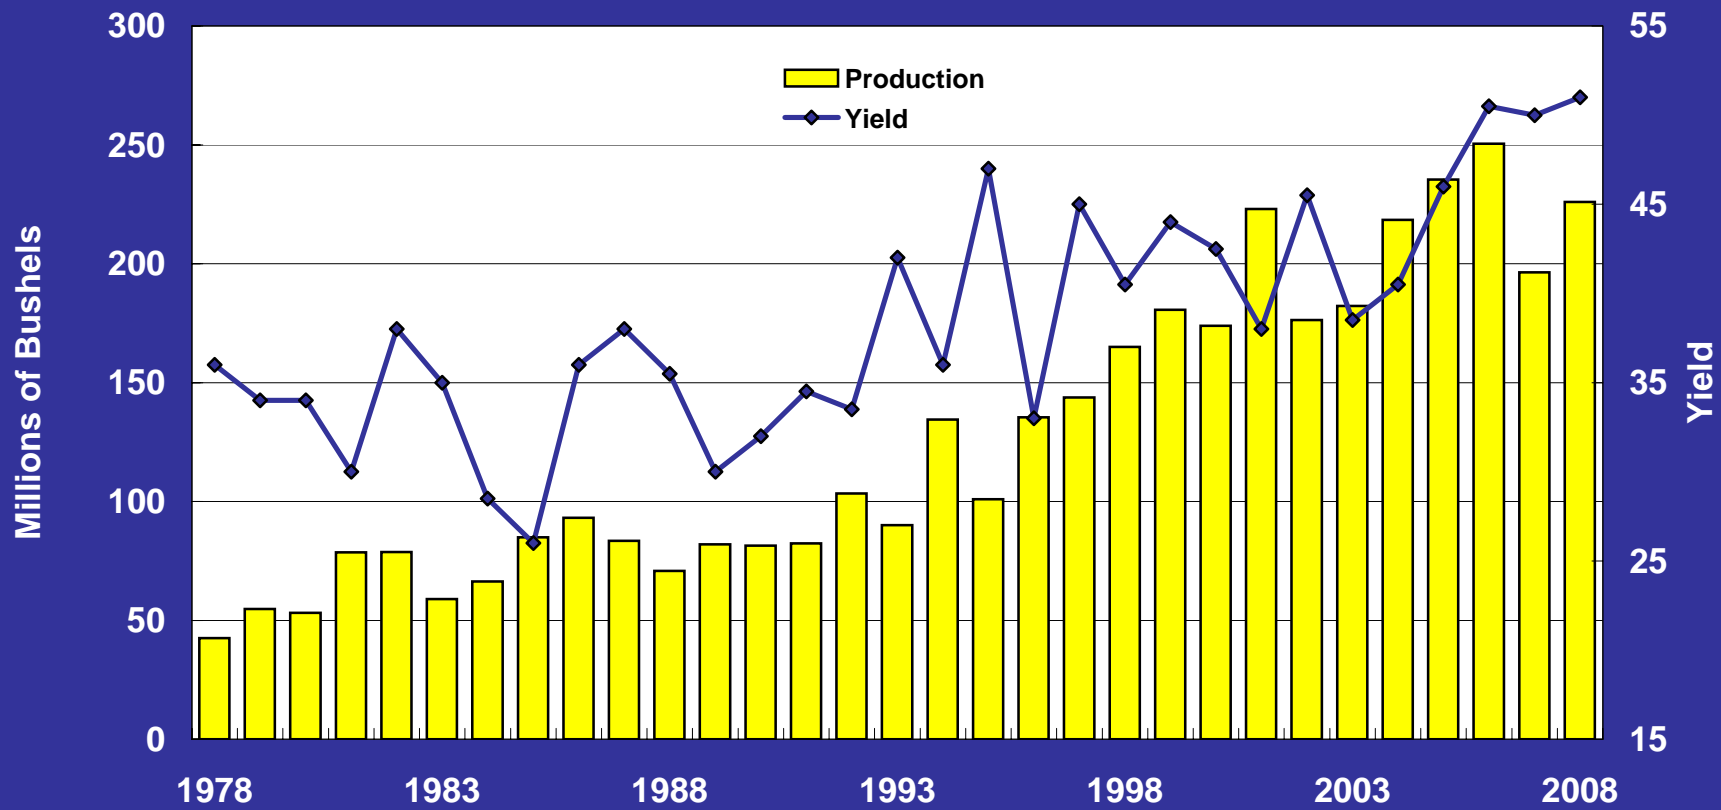

Nebraska Soybean Production and Yield

Source: USDA NASS Nebraska Field Office - March 9, 2009