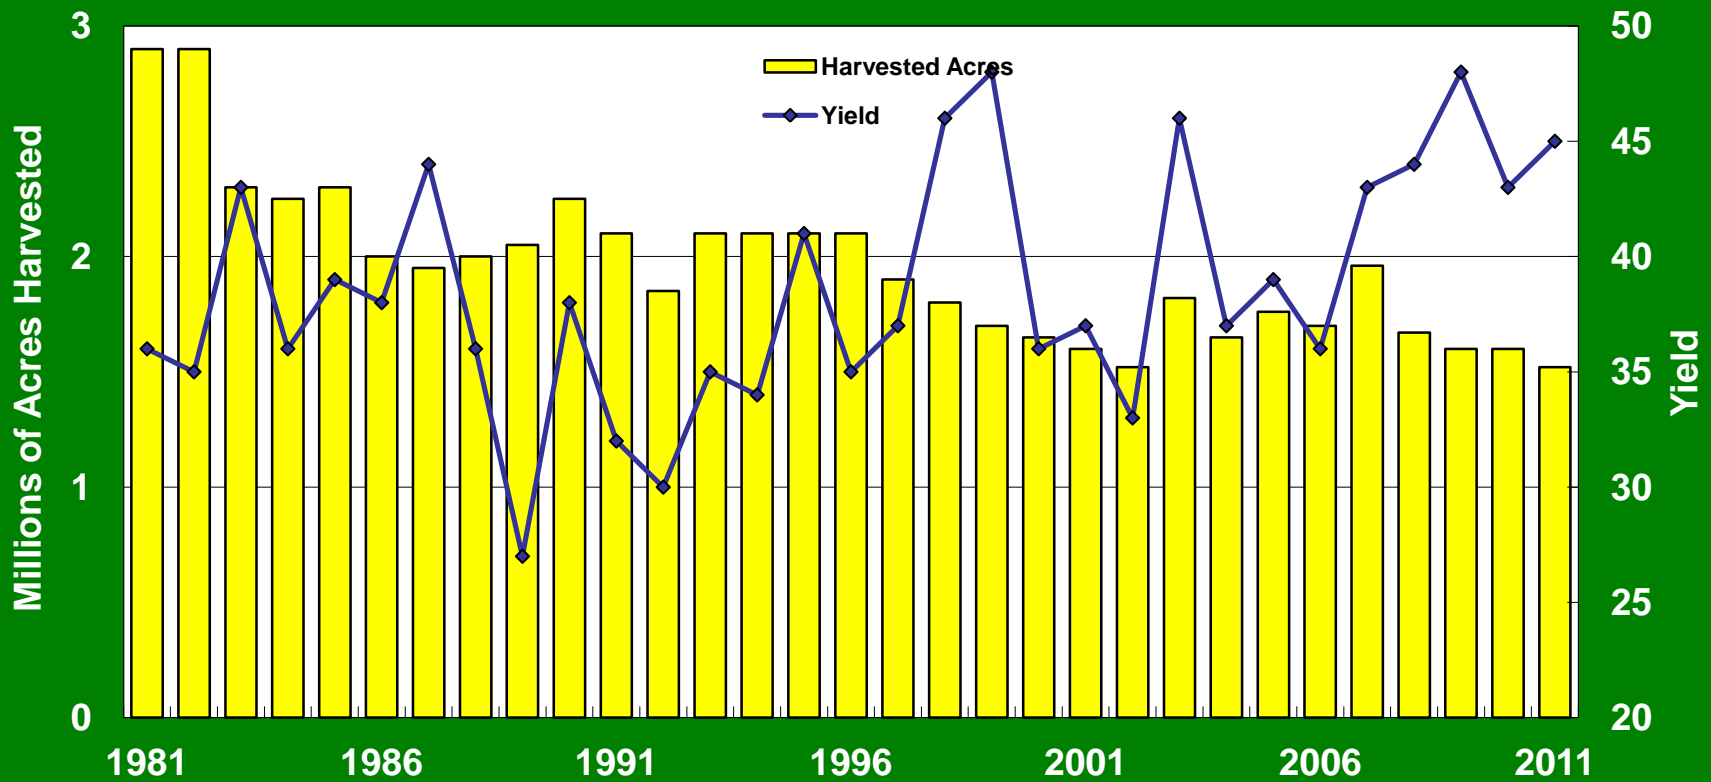

## Nebraska Wheat Harvested Acres and Yield

Source: USDA NASS Nebraska Field Office - Jan 12, 2012