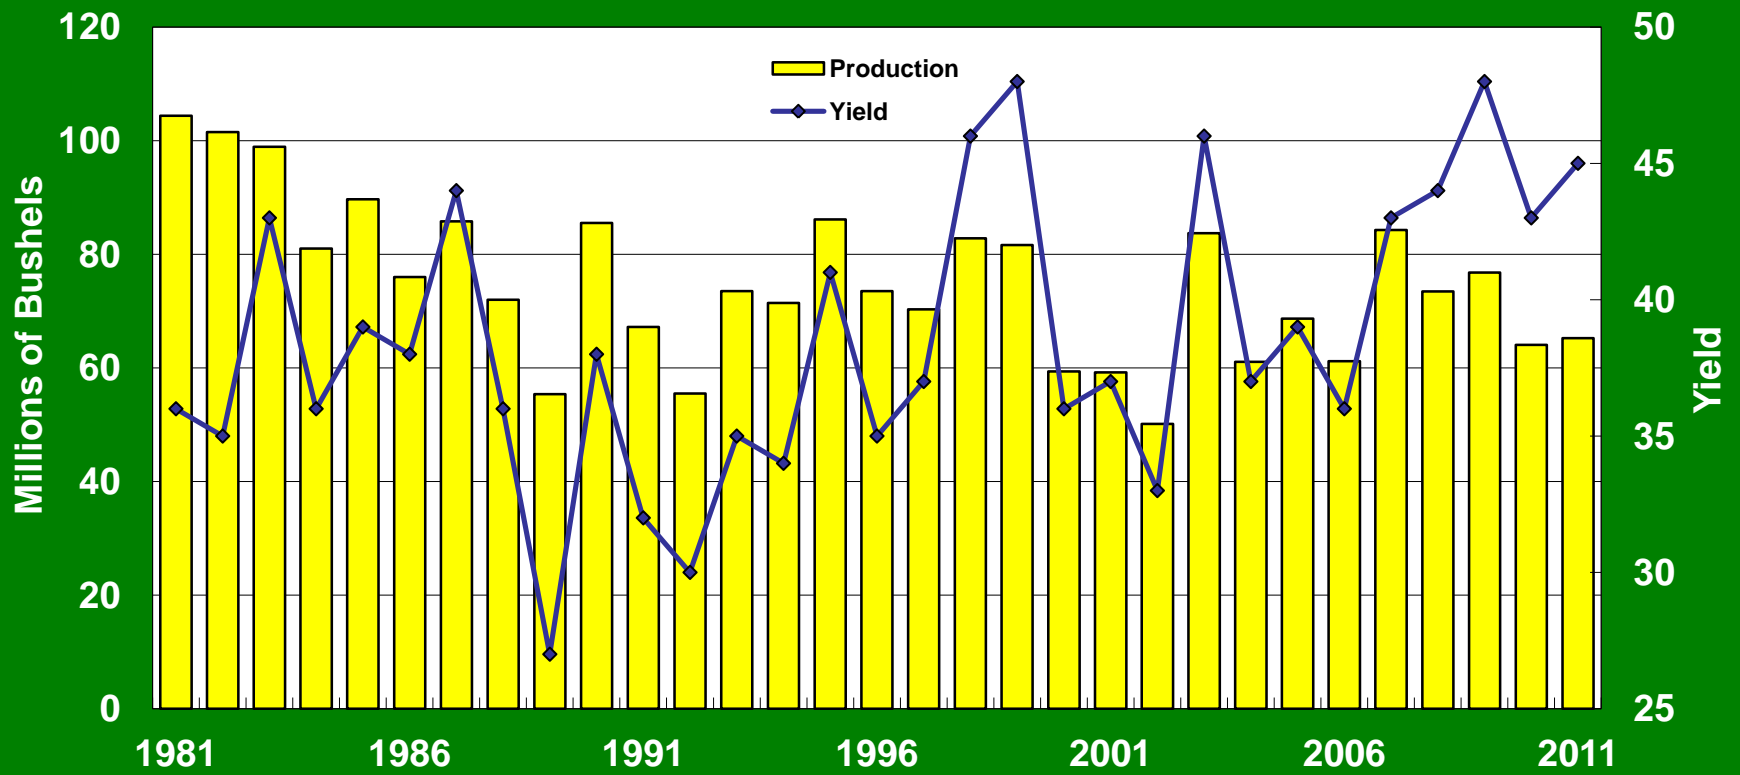

Nebraska Wheat Production and Yield

Source: USDA NASS Nebraska Field Office - Jan 12, 2012