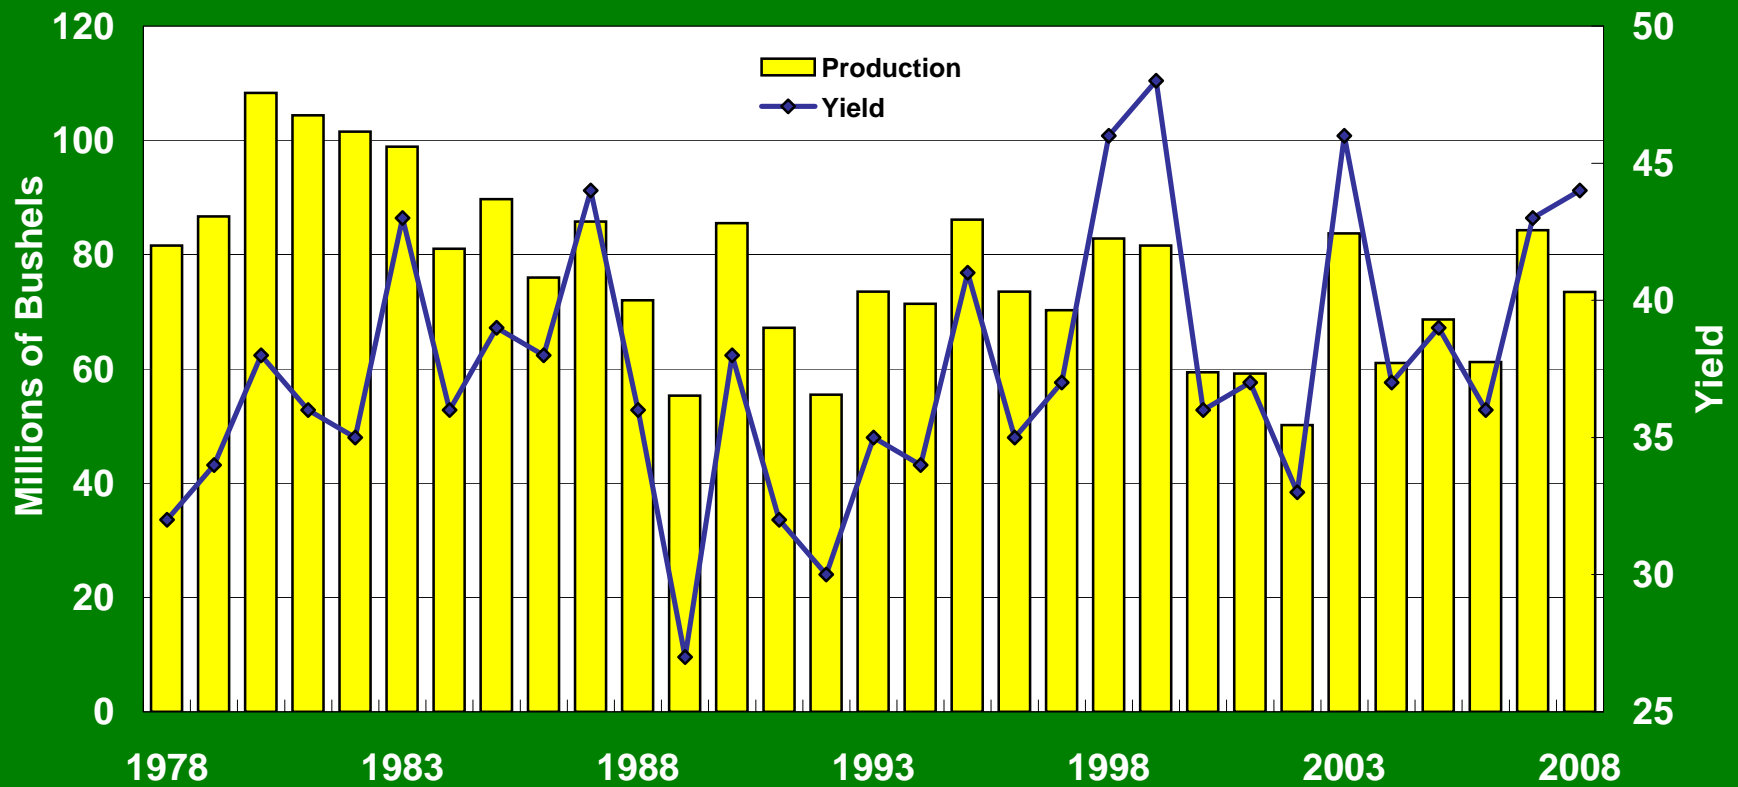

## Nebraska Wheat Production and Yield

Source: USDA NASS Nebraska Field Office - March 9, 2009