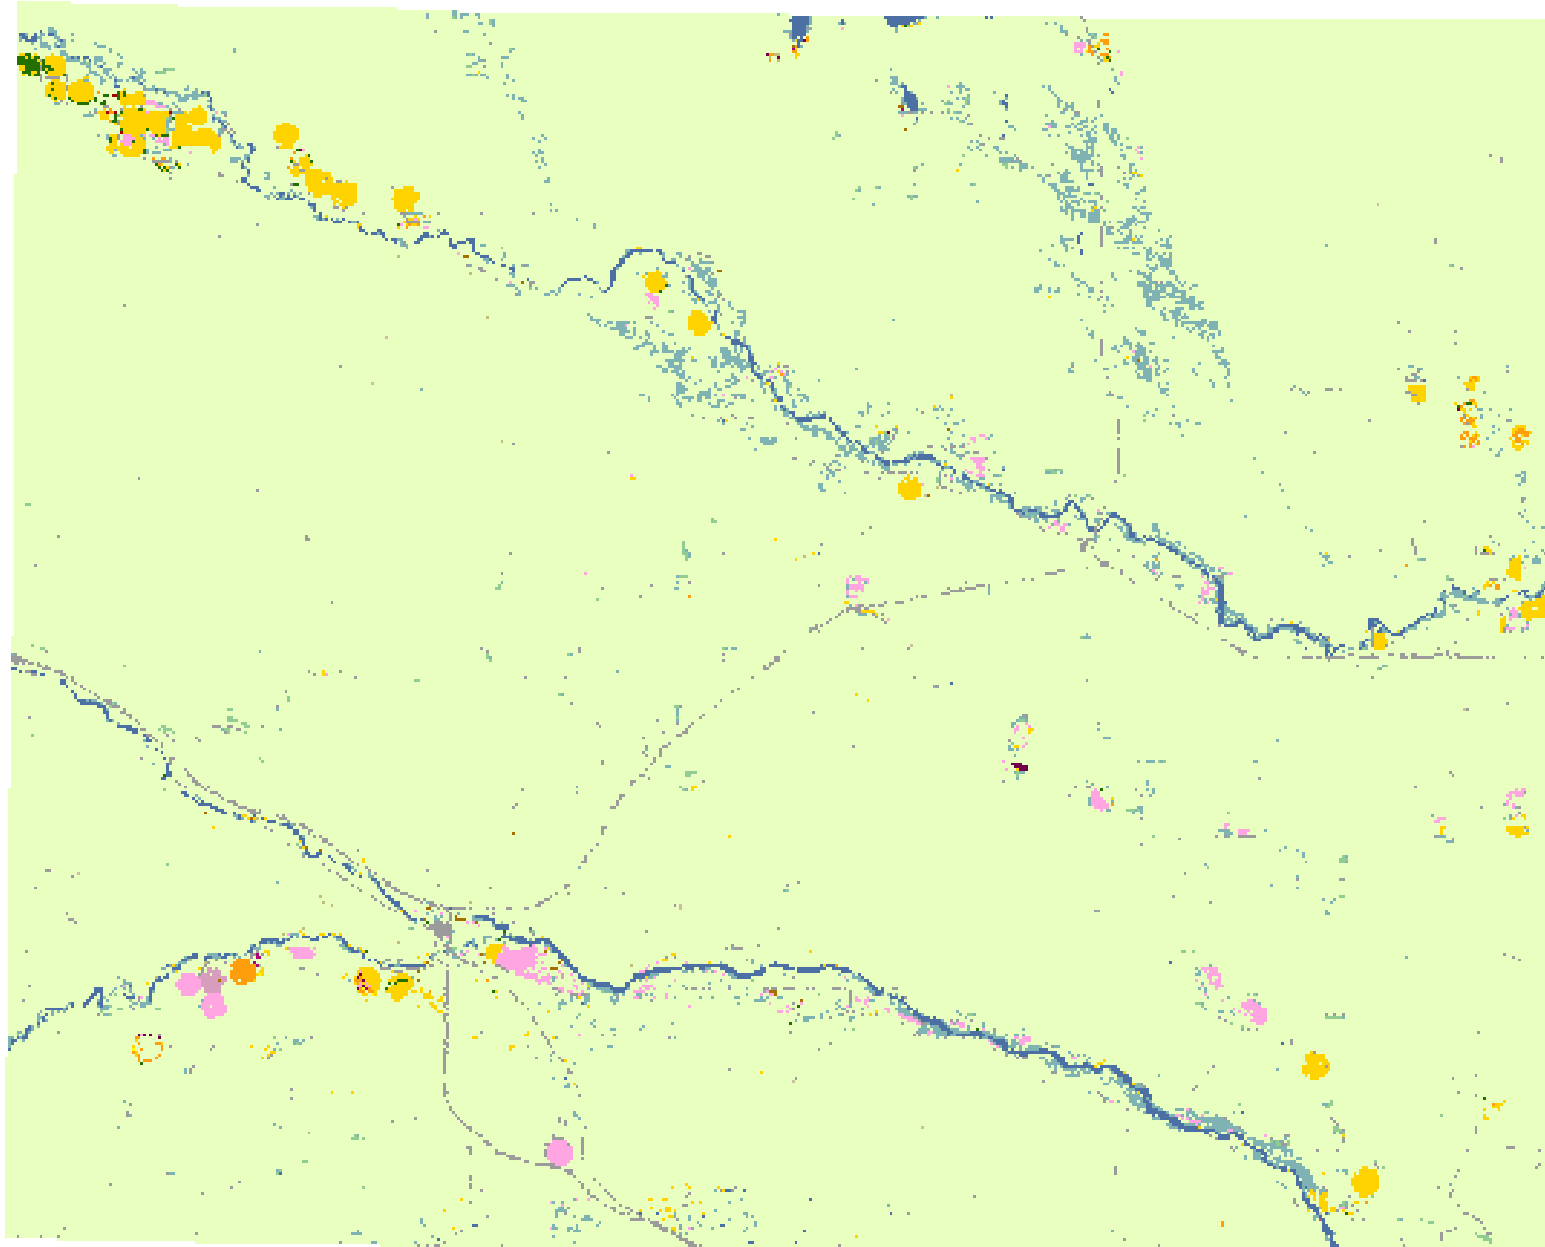

# 2008 Blaine County, Nebraska

## Land Cover Categories Agriculture

- Pasture/Grass
- Corn
- Soybeans
- Winter Wheat
- Fallow/Idle Cropland
- Alfalfa
- Sorghum
- Millet
- Dry Beans
- Oats
- Sunflowers
- Sugarbeets
- Potatoes
- Rye
- Spring Wheat
- Other Small Grains
- W. Wht./Soy. Dbl. Crop.
- Seed/Sod Grass
- Other Crops
- Barley
- Canola

## Non-Agriculture

- Urban/Developed
- Woodland
- Wetlands
- Water
- Barren
- Shrubland