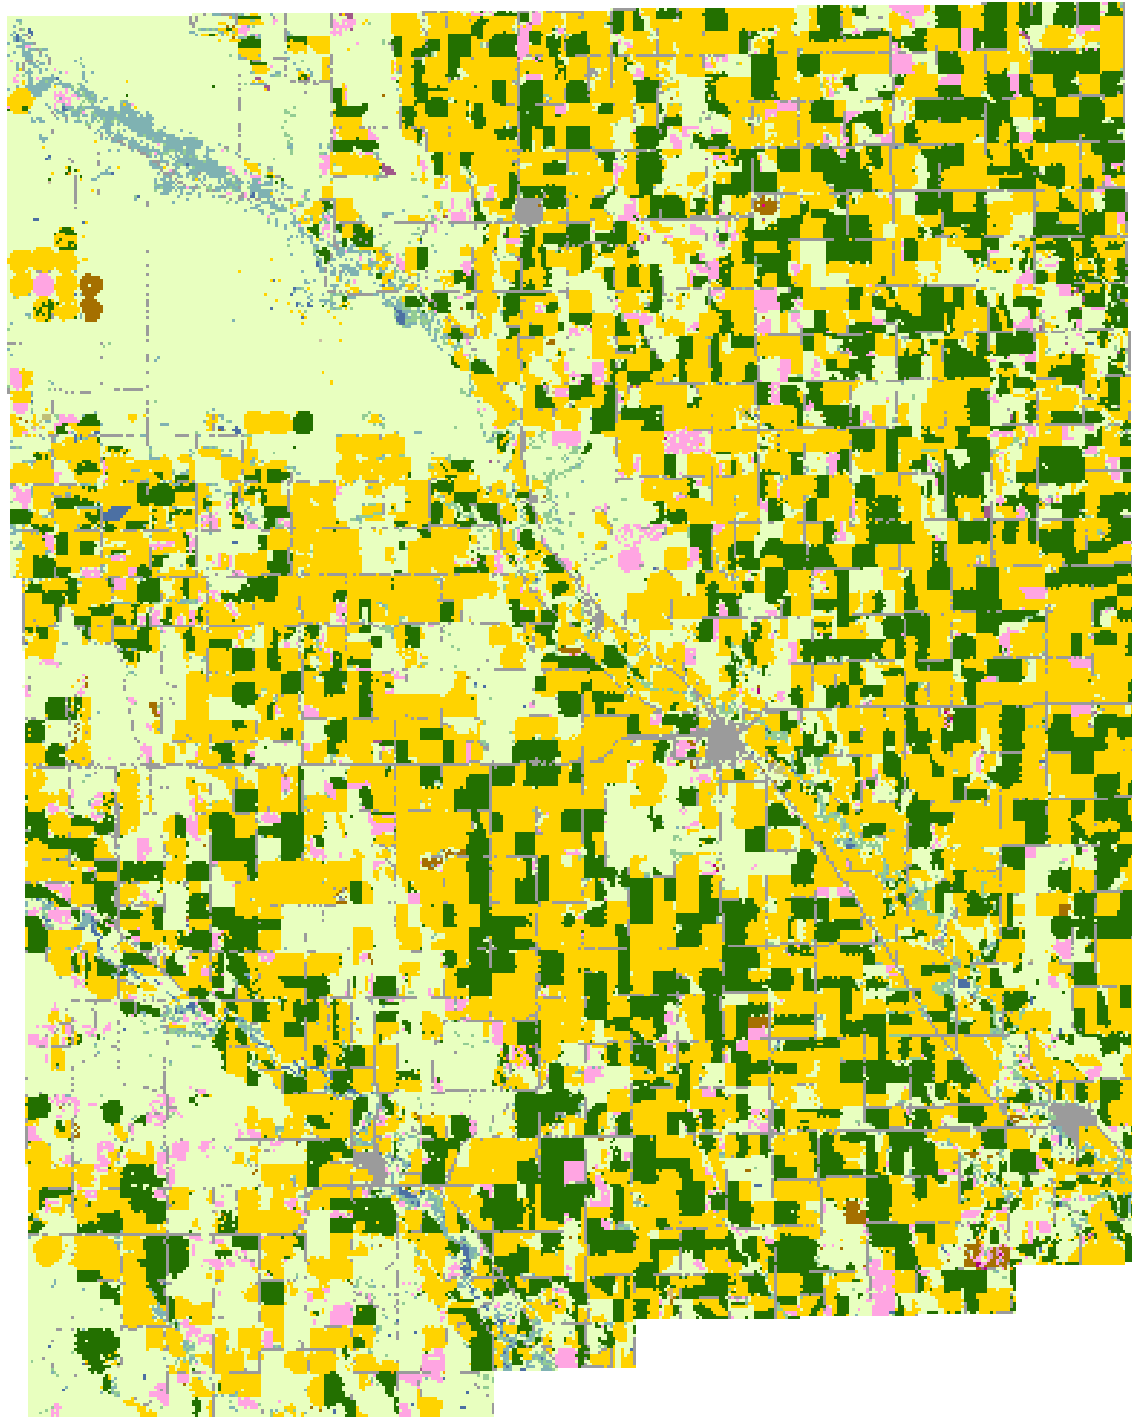

2008 Boone County, Nebraska

Land Cover Categories Agriculture

- Pasture/Grass
- Corn
- Soybeans
- Winter Wheat
- Fallow/Idle Cropland
- Alfalfa
- Sorghum
- Millet
- Dry Beans
- Oats
- Sunflowers
- Sugarbeets
- Potatoes
- Rye
- Spring Wheat
- Other Small Grains
- W. Wht./Soy. Dbl. Crop.
- Seed/Sod Grass
- Other Crops
- Barley
- Canola

Non-Agriculture

- Urban/Developed
- Woodland
- Wetlands
- Water
- Barren
- Shrubland