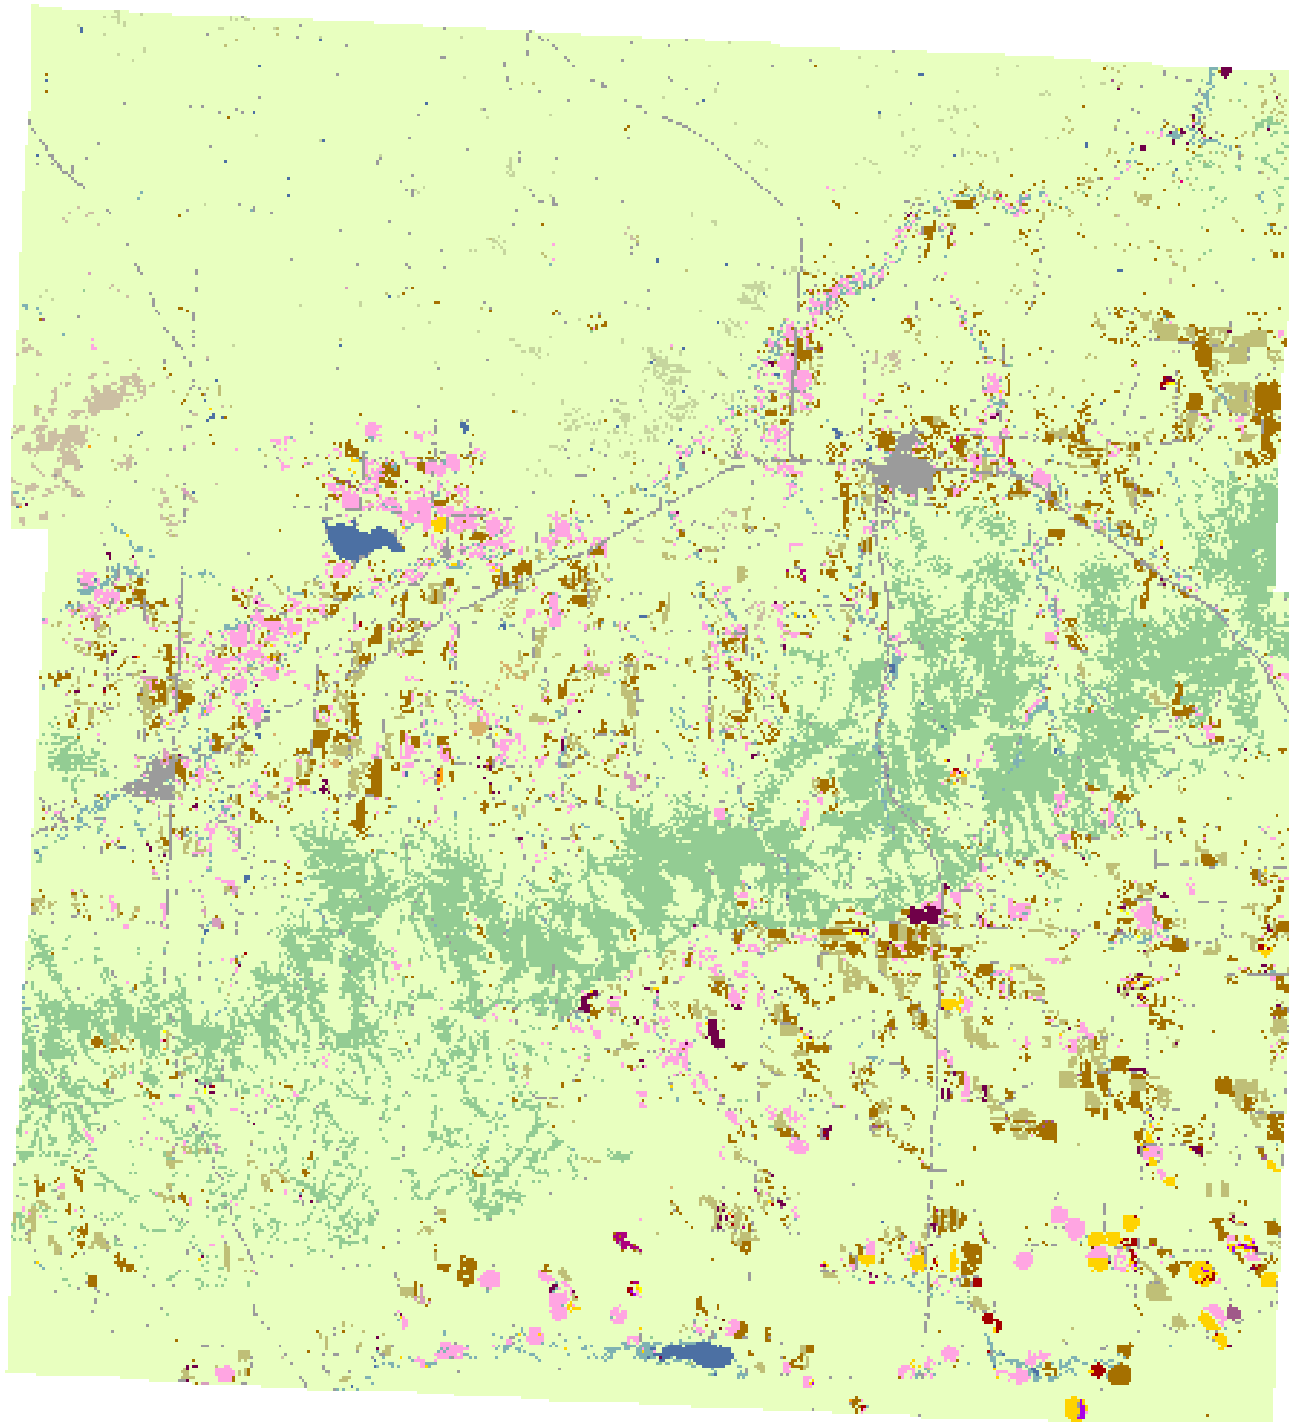

# 2008 Dawes County, Nebraska

## Land Cover Categories Agriculture

-  Pasture/Grass
-  Corn
-  Soybeans
-  Winter Wheat
-  Fallow/Idle Cropland
-  Alfalfa
-  Sorghum
-  Millet
-  Dry Beans
-  Oats
-  Sunflowers
-  Sugarbeets
-  Potatoes
-  Rye
-  Spring Wheat
-  Other Small Grains
-  W. Wht./Soy. Dbl. Crop.
-  Seed/Sod Grass
-  Other Crops
-  Barley
-  Canola

## Non-Agriculture

-  Urban/Developed
-  Woodland
-  Wetlands
-  Water
-  Barren
-  Shrubland