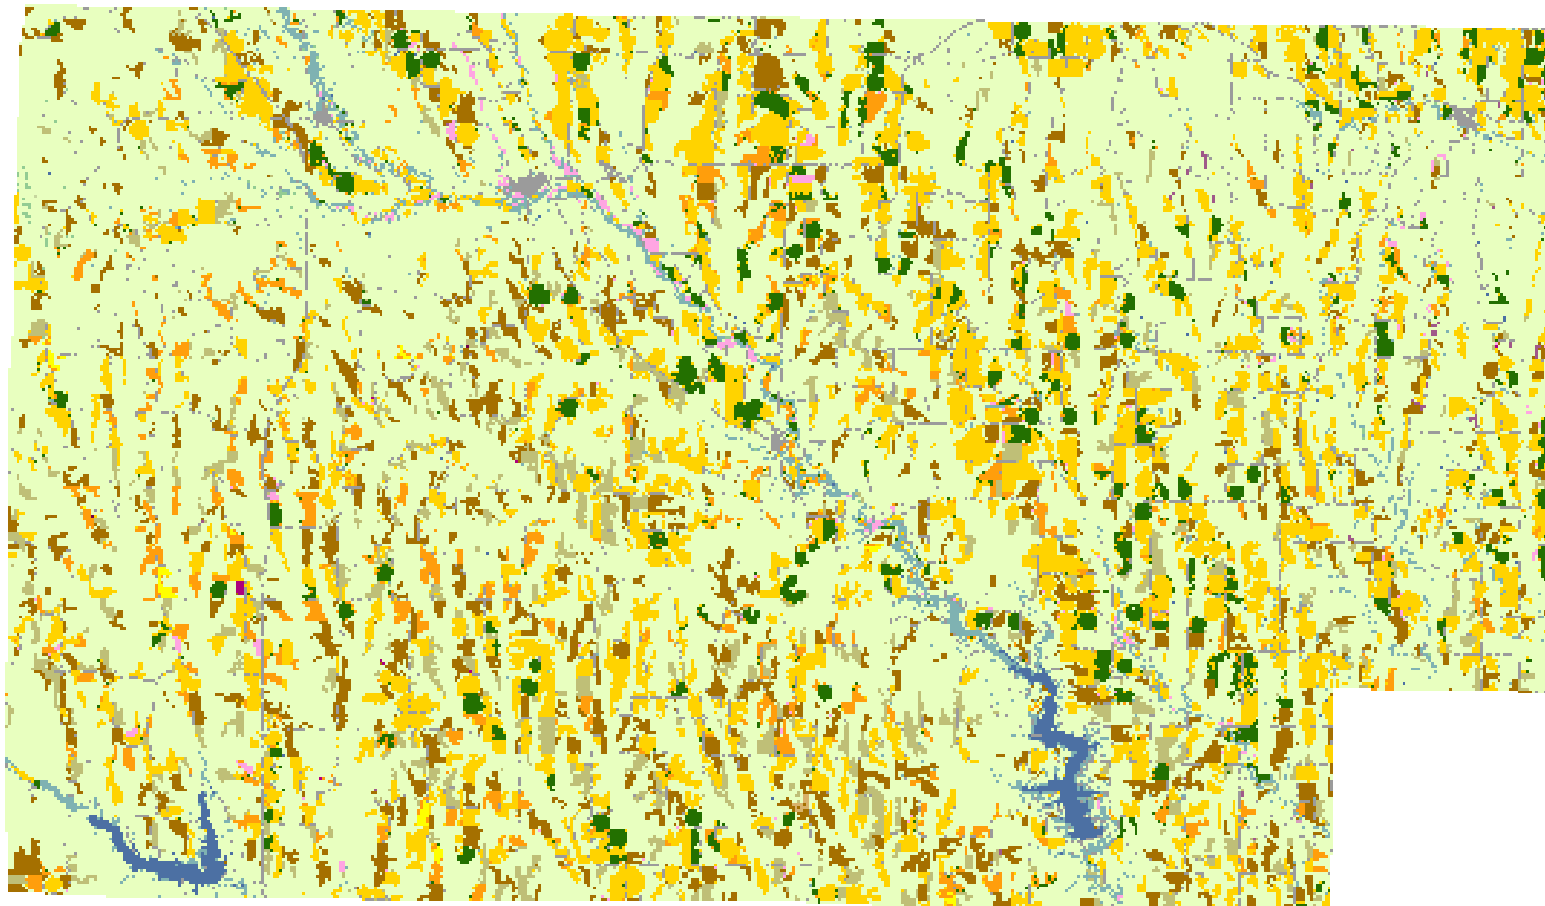

2008 Frontier County, Nebraska

Land Cover Categories Agriculture

- Pasture/Grass
- Corn
- Soybeans
- Winter Wheat
- Fallow/Idle Cropland
- Alfalfa
- Sorghum
- Millet
- Dry Beans
- Oats
- Sunflowers
- Sugarbeets
- Potatoes
- Rye
- Spring Wheat
- Other Small Grains
- W. Wht./Soy. Dbl. Crop.
- Seed/Sod Grass
- Other Crops
- Barley
- Canola

Non-Agriculture

- Urban/Developed
- Woodland
- Wetlands
- Water
- Barren
- Shrubland