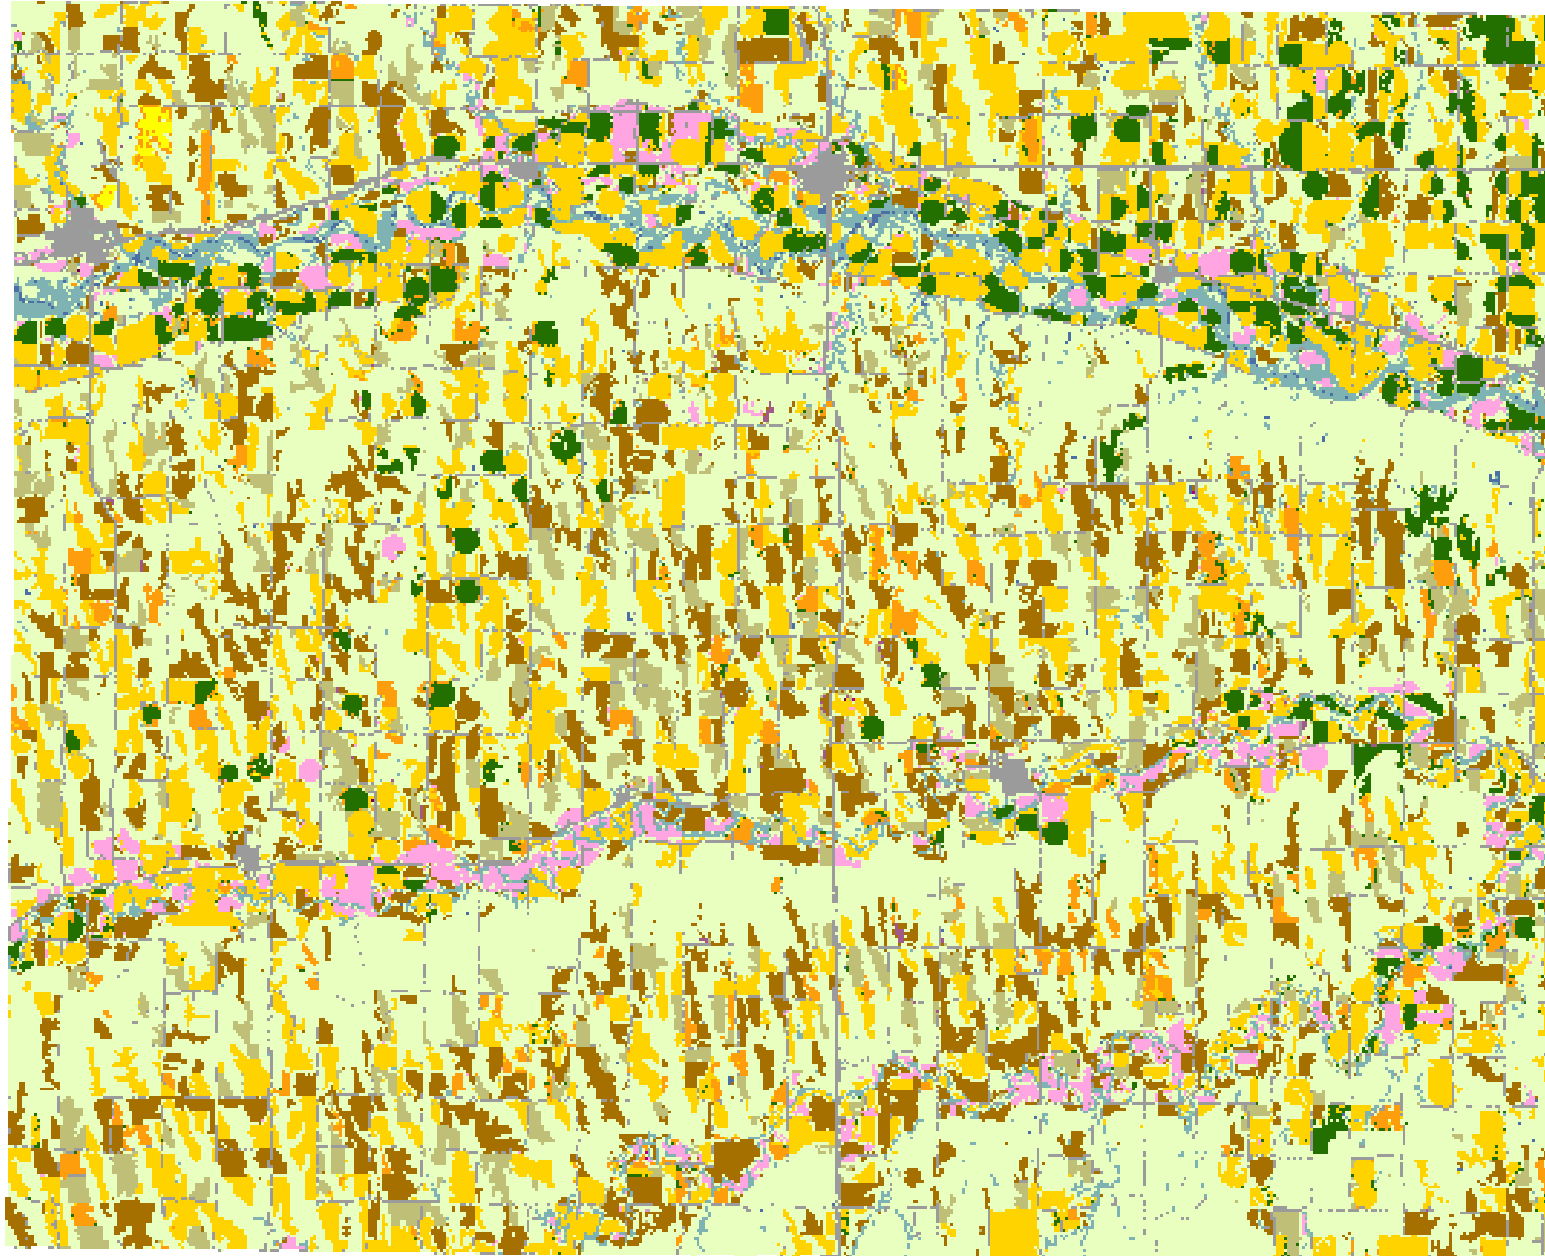

2008 Furnas County, Nebraska

Land Cover Categories Agriculture

- Pasture/Grass
- Corn
- Soybeans
- Winter Wheat
- Fallow/Idle Cropland
- Alfalfa
- Sorghum
- Millet
- Dry Beans
- Oats
- Sunflowers
- Sugarbeets
- Potatoes
- Rye
- Spring Wheat
- Other Small Grains
- W. Wht./Soy. Dbl. Crop.
- Seed/Sod Grass
- Other Crops
- Barley
- Canola

Non-Agriculture

- Urban/Developed
- Woodland
- Wetlands
- Water
- Barren
- Shrubland