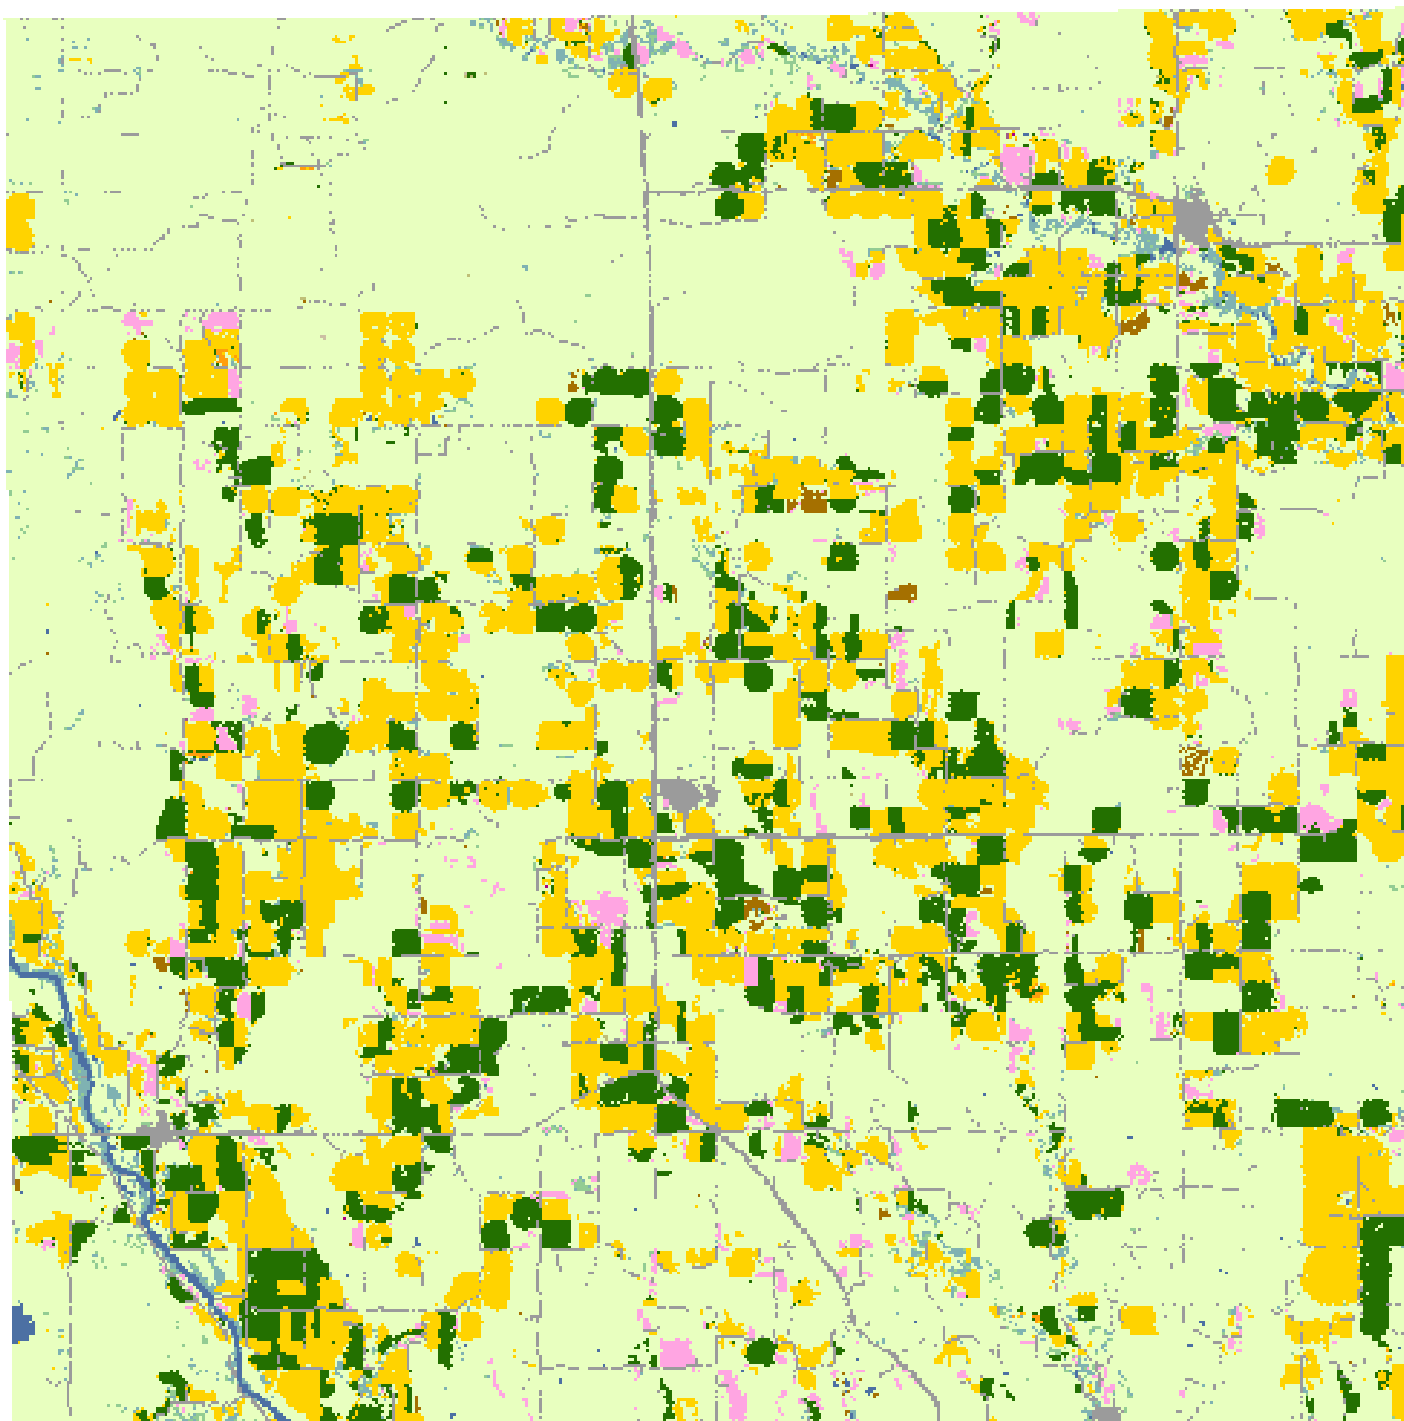

# 2008 Greeley County, Nebraska

## Land Cover Categories Agriculture

-  Pasture/Grass
-  Corn
-  Soybeans
-  Winter Wheat
-  Fallow/Idle Cropland
-  Alfalfa
-  Sorghum
-  Millet
-  Dry Beans
-  Oats
-  Sunflowers
-  Sugarbeets
-  Potatoes
-  Rye
-  Spring Wheat
-  Other Small Grains
-  W. Wht./Soy. Dbl. Crop.
-  Seed/Sod Grass
-  Other Crops
-  Barley
-  Canola

## Non-Agriculture

-  Urban/Developed
-  Woodland
-  Wetlands
-  Water
-  Barren
-  Shrubland