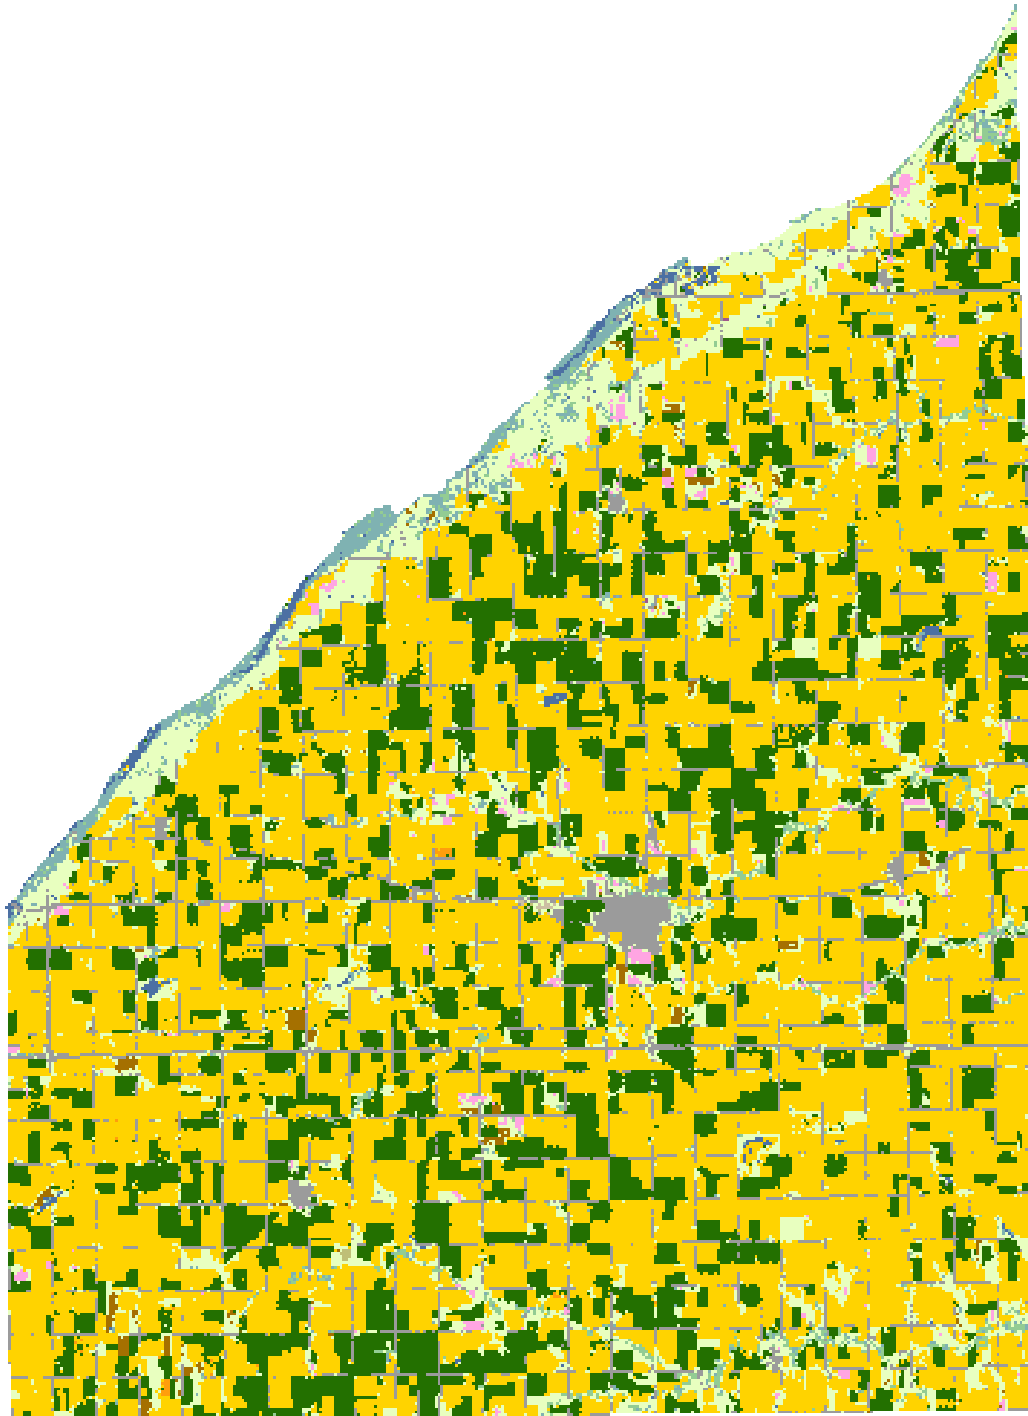

# 2008 Hamilton County, Nebraska

## Land Cover Categories Agriculture

- Pasture/Grass
- Corn
- Soybeans
- Winter Wheat
- Fallow/Idle Cropland
- Alfalfa
- Sorghum
- Millet
- Dry Beans
- Oats
- Sunflowers
- Sugarbeets
- Potatoes
- Rye
- Spring Wheat
- Other Small Grains
- W. Wht./Soy. Dbl. Crop.
- Seed/Sod Grass
- Other Crops
- Barley
- Canola

## Non-Agriculture

- Urban/Developed
- Woodland
- Wetlands
- Water
- Barren
- Shrubland