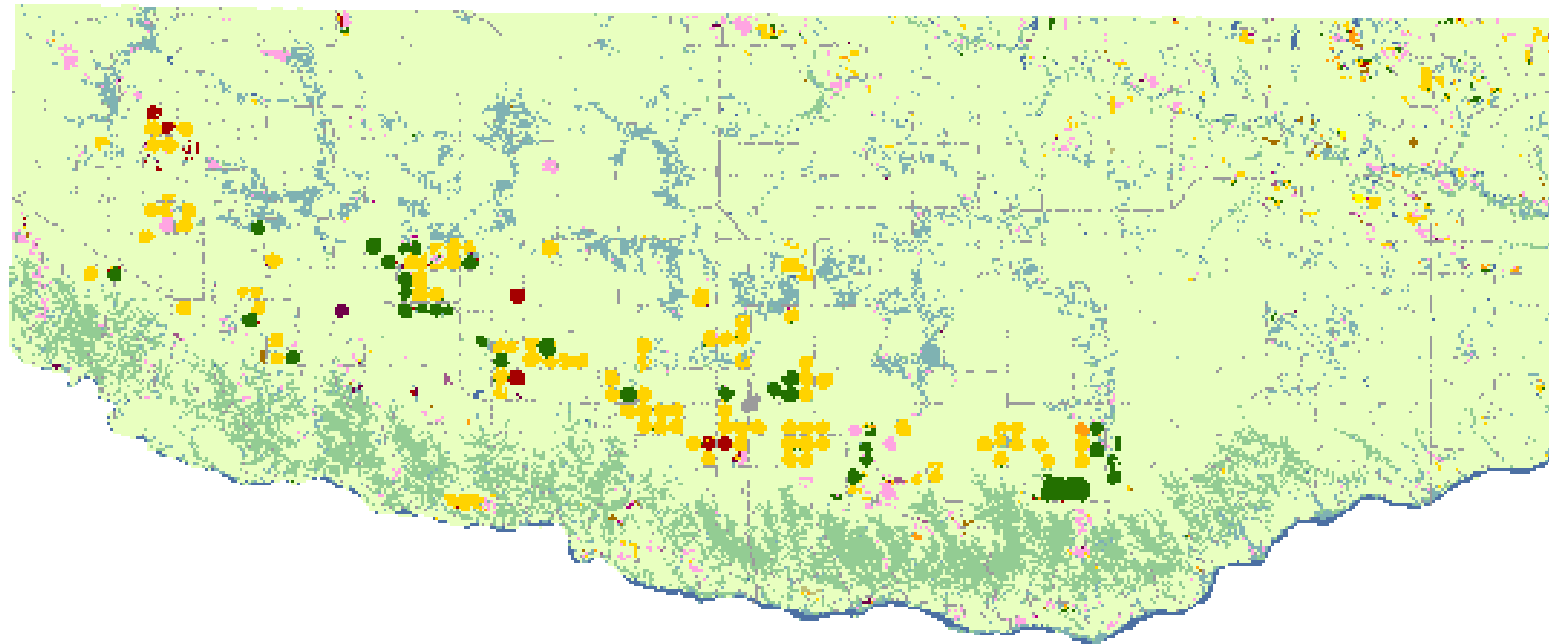

# 2008 Keya Paha County, Nebraska

## Land Cover Categories Agriculture

- Pasture/Grass
- Corn
- Soybeans
- Winter Wheat
- Fallow/Idle Cropland
- Alfalfa
- Sorghum
- Millet
- Dry Beans
- Oats
- Sunflowers
- Sugarbeets
- Potatoes
- Rye
- Spring Wheat
- Other Small Grains
- W. Wht./Soy. Dbl. Crop.
- Seed/Sod Grass
- Other Crops
- Barley
- Canola

## Non-Agriculture

- Urban/Developed
- Woodland
- Wetlands
- Water
- Barren
- Shrubland