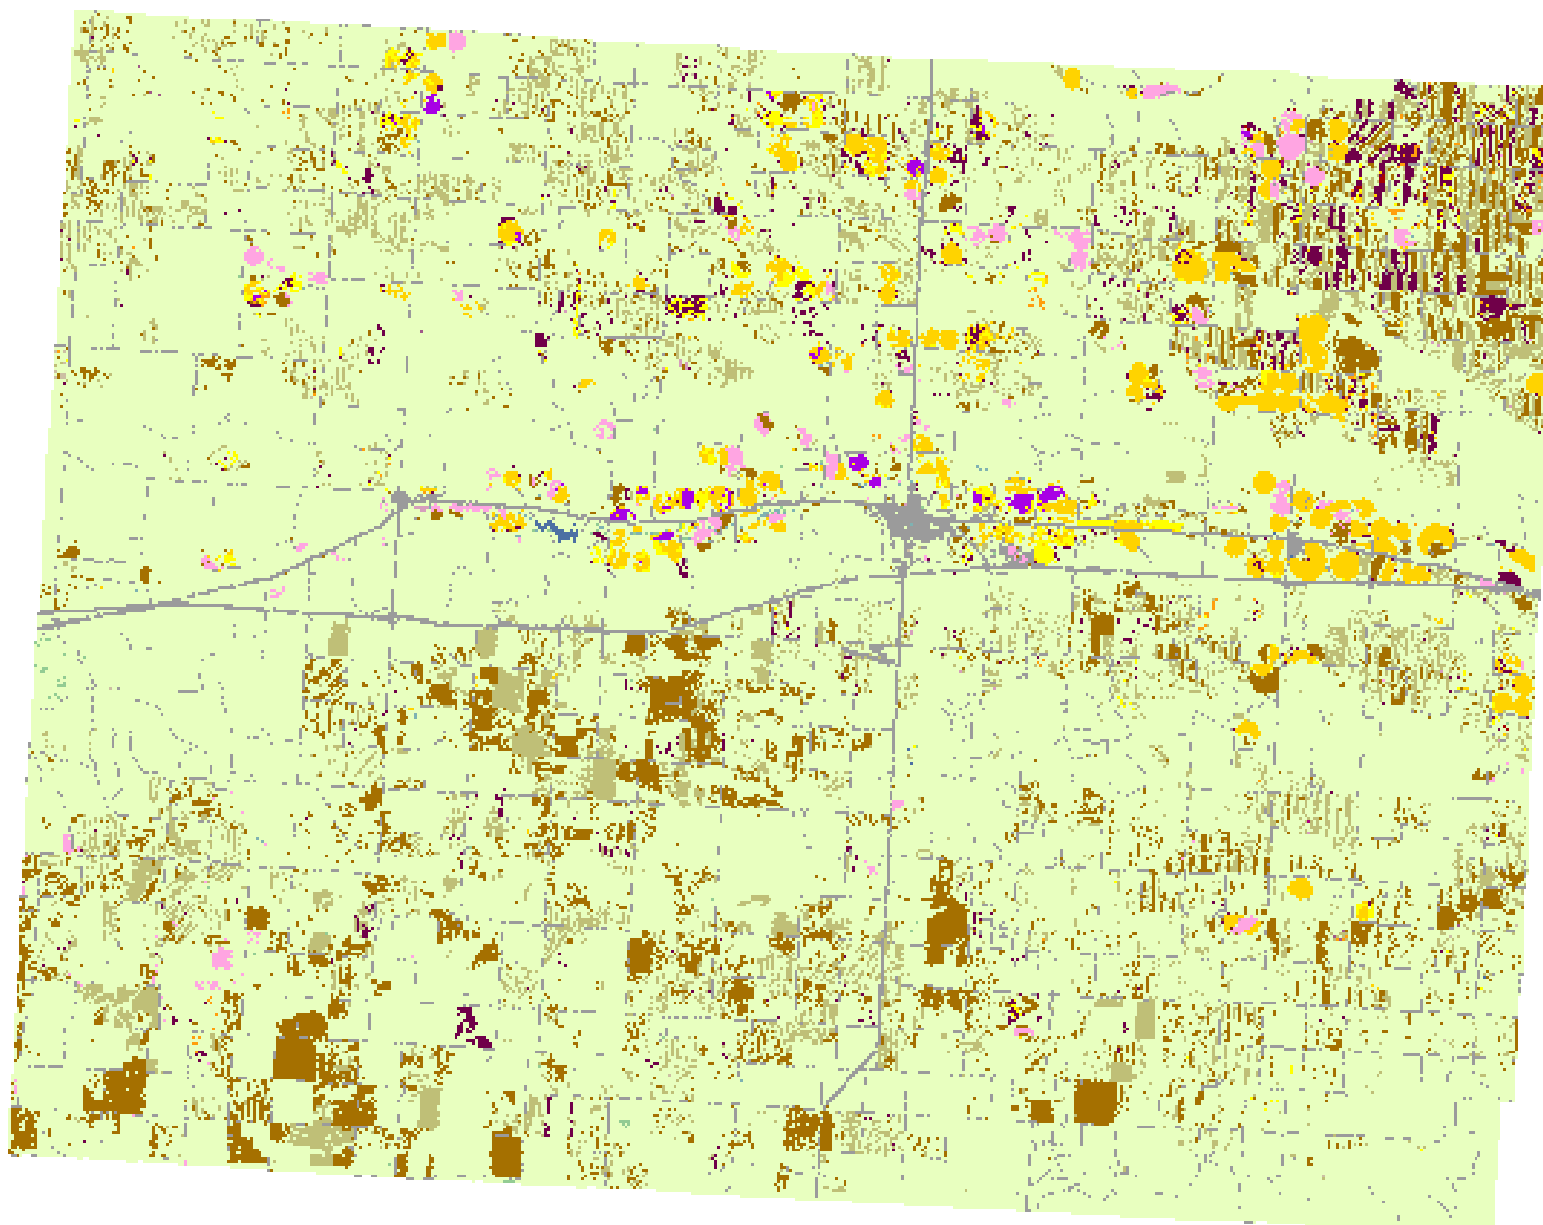

2008 Kimball County, Nebraska

Land Cover Categories Agriculture

- Pasture/Grass
- Corn
- Soybeans
- Winter Wheat
- Fallow/Idle Cropland
- Alfalfa
- Sorghum
- Millet
- Dry Beans
- Oats
- Sunflowers
- Sugarbeets
- Potatoes
- Rye
- Spring Wheat
- Other Small Grains
- W. Wht./Soy. Dbl. Crop.
- Seed/Sod Grass
- Other Crops
- Barley
- Canola

Non-Agriculture

- Urban/Developed
- Woodland
- Wetlands
- Water
- Barren
- Shrubland