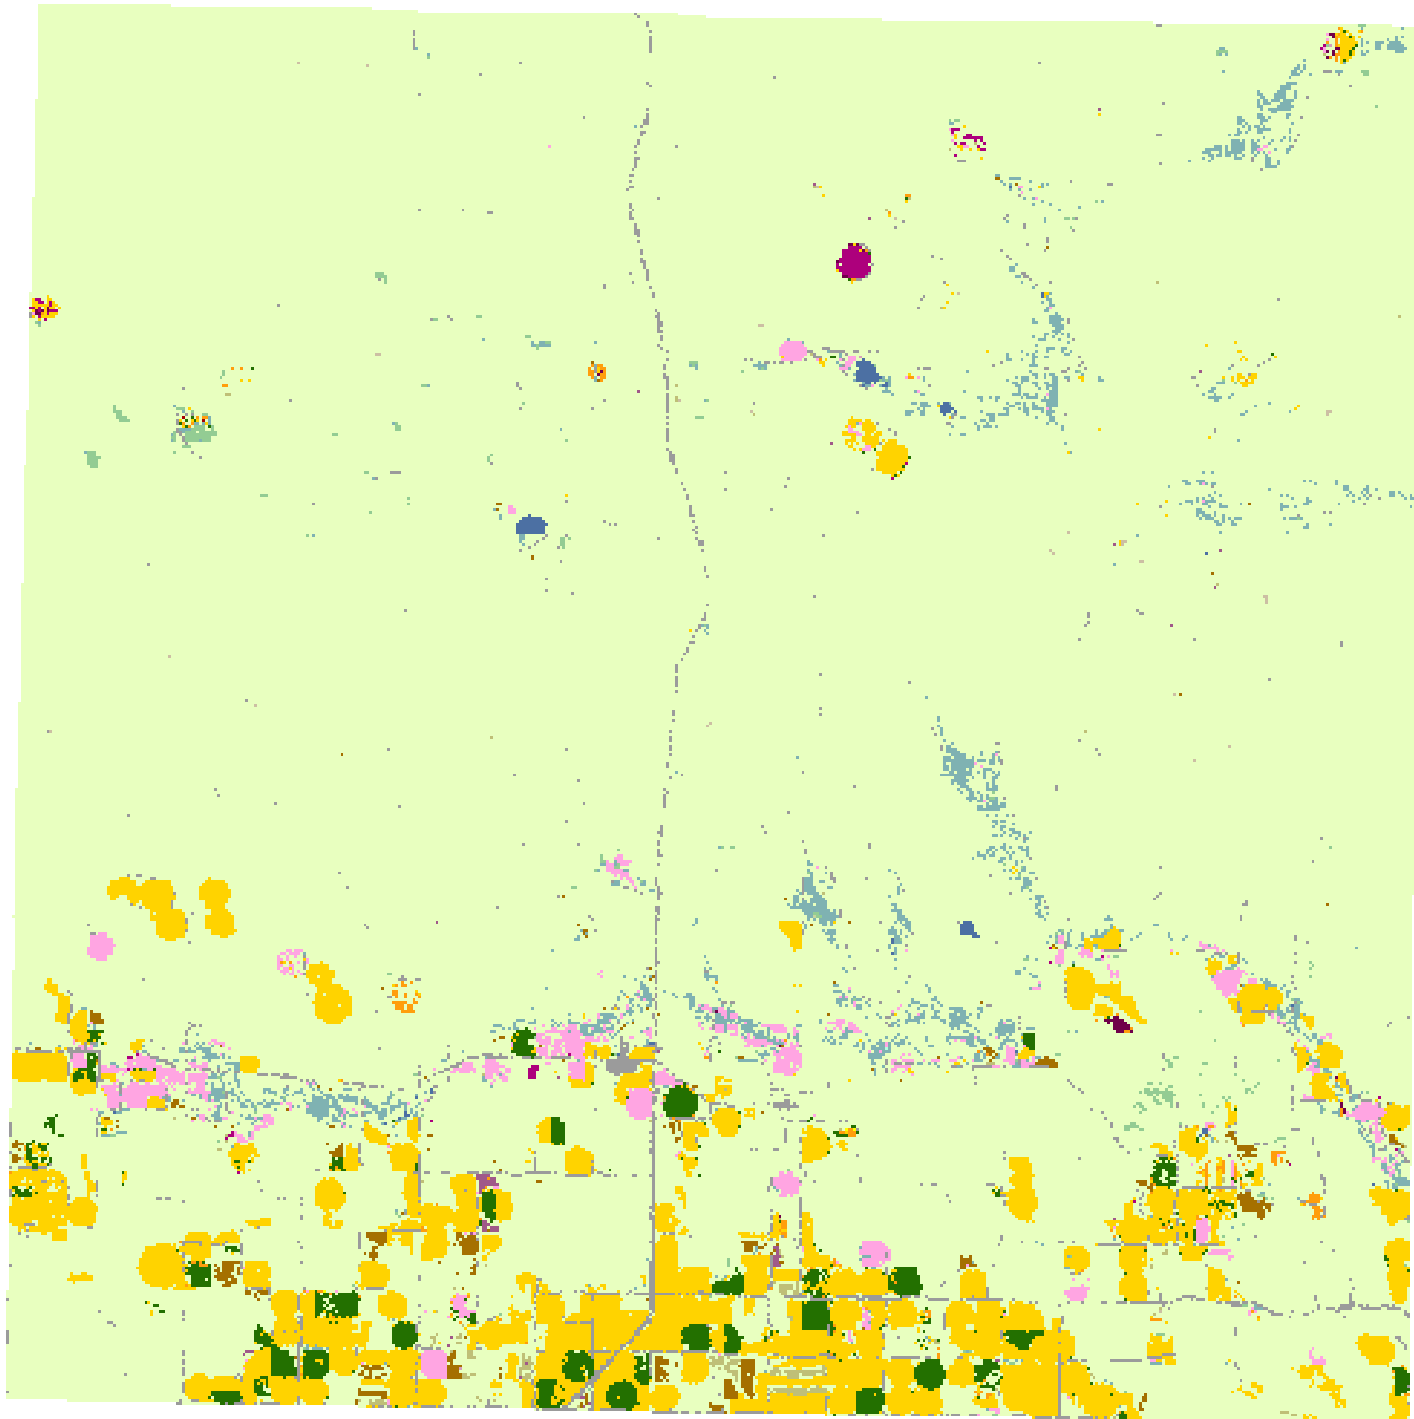

# 2008 Logan County, Nebraska

## Land Cover Categories Agriculture

- Pasture/Grass
- Corn
- Soybeans
- Winter Wheat
- Fallow/Idle Cropland
- Alfalfa
- Sorghum
- Millet
- Dry Beans
- Oats
- Sunflowers
- Sugarbeets
- Potatoes
- Rye
- Spring Wheat
- Other Small Grains
- W. Wht./Soy. Dbl. Crop.
- Seed/Sod Grass
- Other Crops
- Barley
- Canola

## Non-Agriculture

- Urban/Developed
- Woodland
- Wetlands
- Water
- Barren
- Shrubland