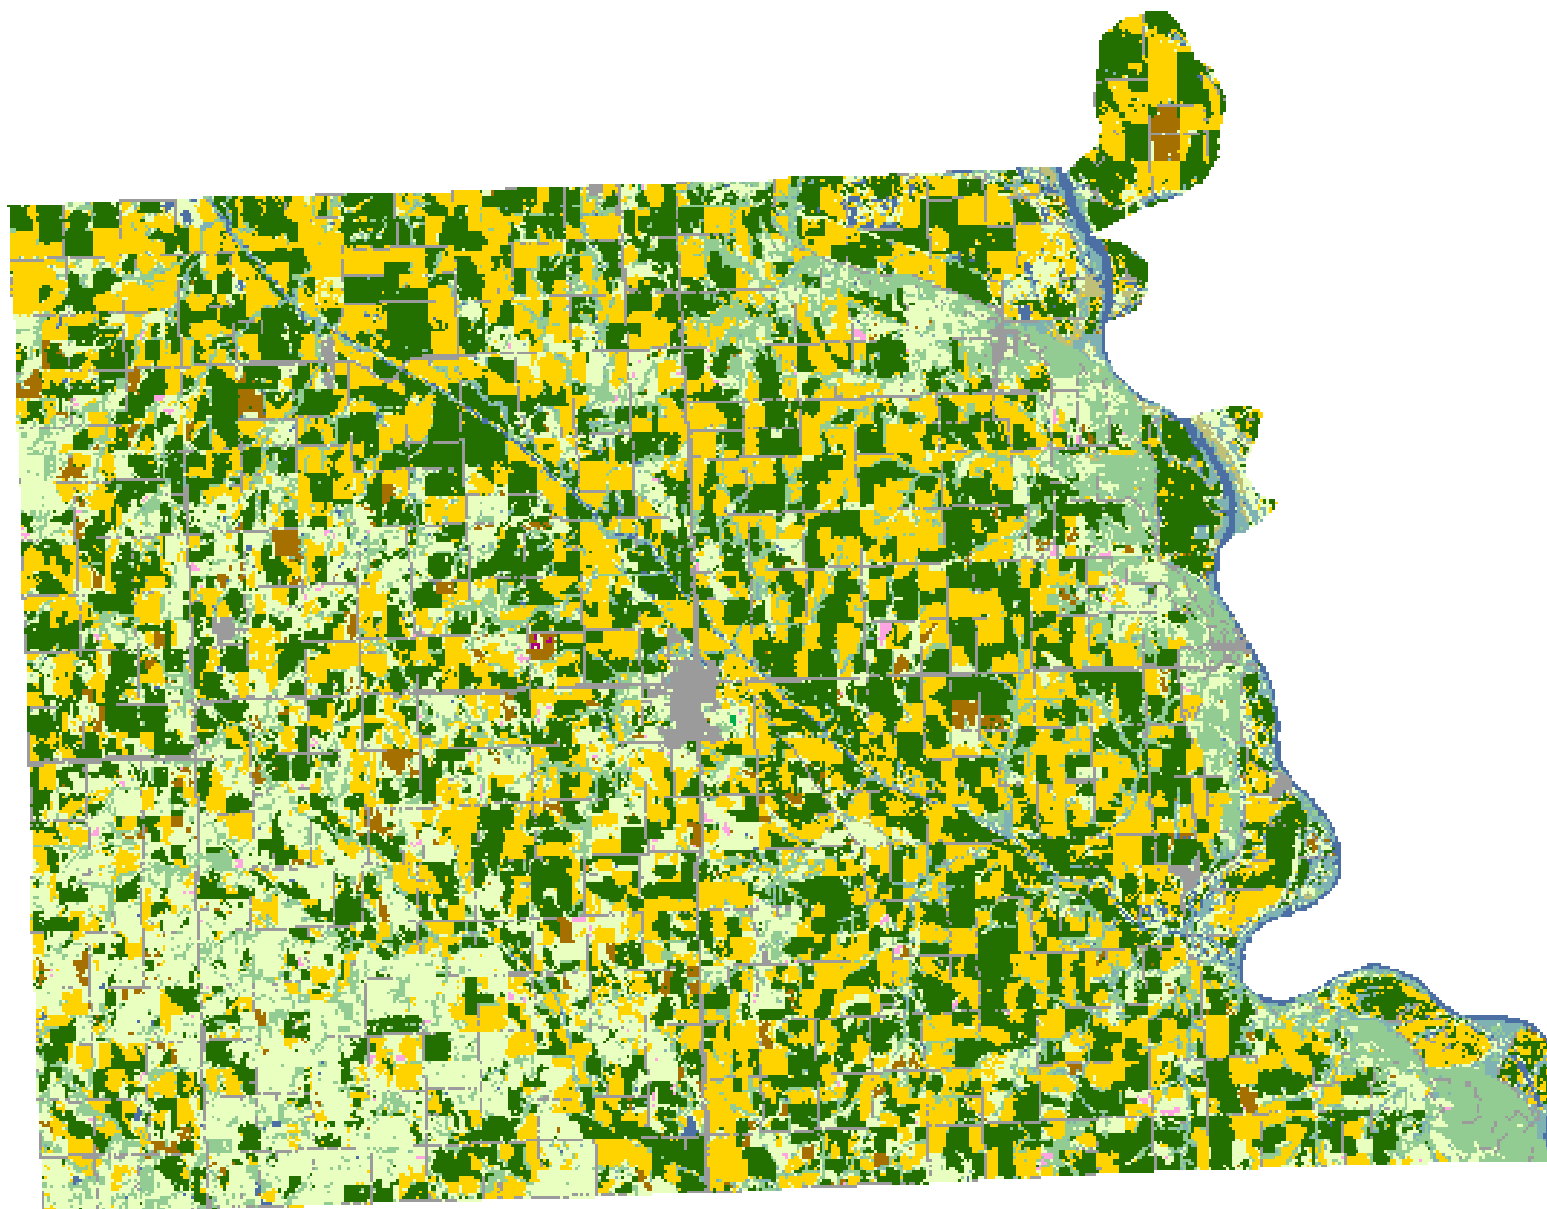

2008 Nemaha County, Nebraska

Land Cover Categories Agriculture

- Pasture/Grass
- Corn
- Soybeans
- Winter Wheat
- Fallow/Idle Cropland
- Alfalfa
- Sorghum
- Millet
- Dry Beans
- Oats
- Sunflowers
- Sugarbeets
- Potatoes
- Rye
- Spring Wheat
- Other Small Grains
- W. Wht./Soy. Dbl. Crop.
- Seed/Sod Grass
- Other Crops
- Barley
- Canola

Non-Agriculture

- Urban/Developed
- Woodland
- Wetlands
- Water
- Barren
- Shrubland