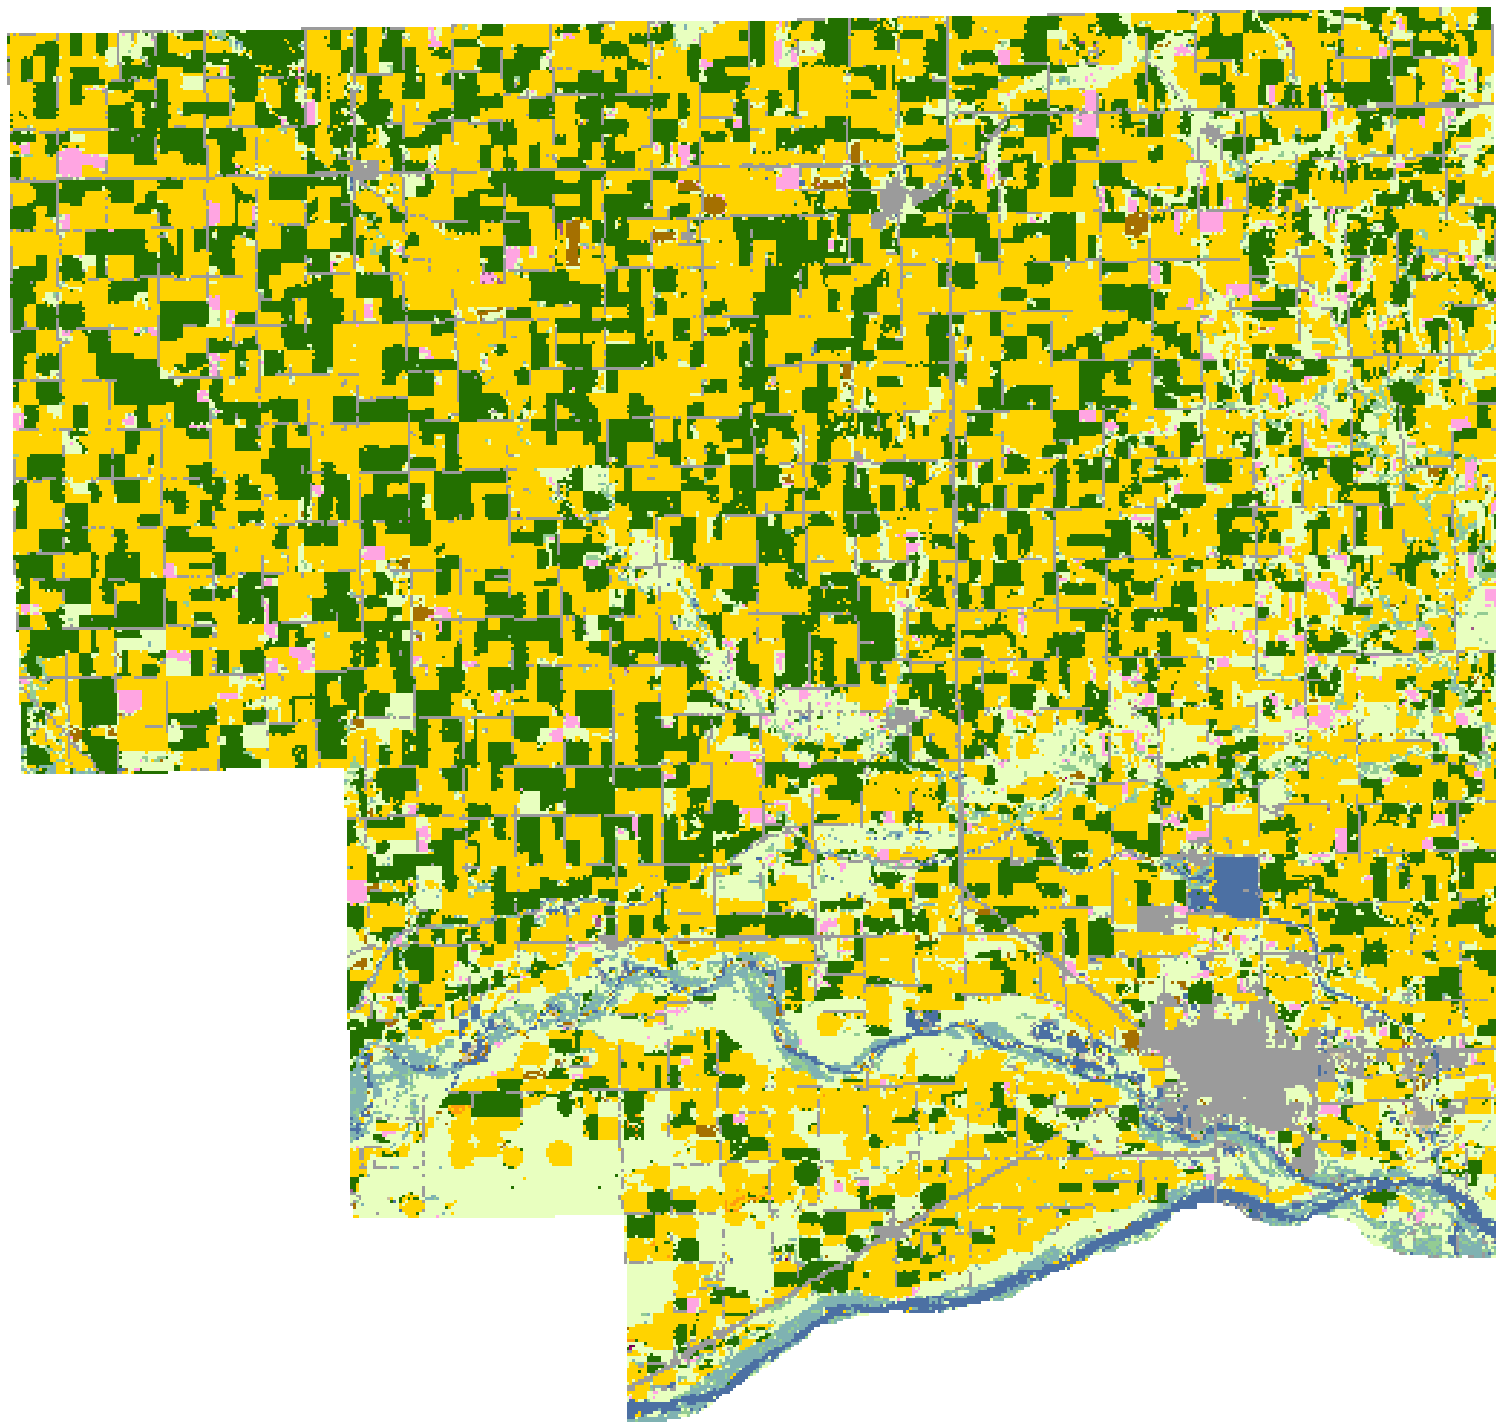

2008 Platte County, Nebraska

Land Cover Categories Agriculture

-  Pasture/Grass
-  Corn
-  Soybeans
-  Winter Wheat
-  Fallow/Idle Cropland
-  Alfalfa
-  Sorghum
-  Millet
-  Dry Beans
-  Oats
-  Sunflowers
-  Sugarbeets
-  Potatoes
-  Rye
-  Spring Wheat
-  Other Small Grains
-  W. Wht./Soy. Dbl. Crop.
-  Seed/Sod Grass
-  Other Crops
-  Barley
-  Canola

Non-Agriculture

-  Urban/Developed
-  Woodland
-  Wetlands
-  Water
-  Barren
-  Shrubland