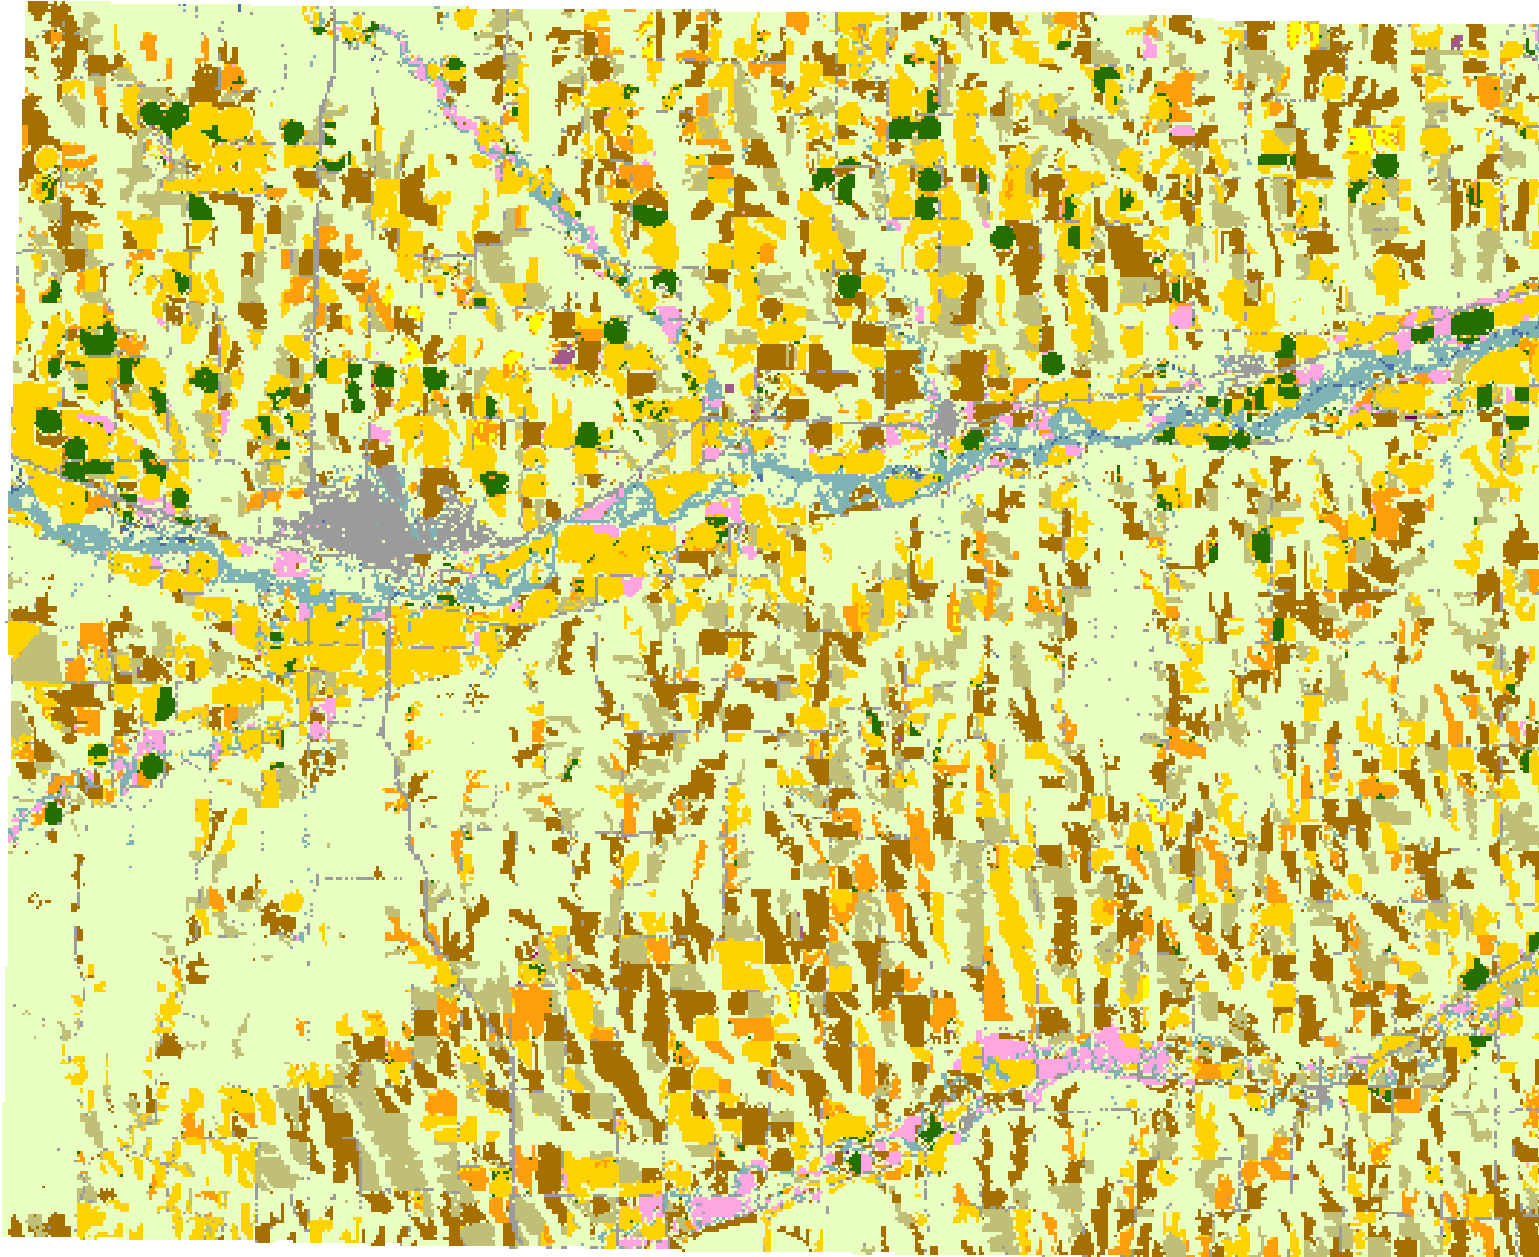

# 2008 Red Willow County, Nebraska

## Land Cover Categories Agriculture

- Pasture/Grass
- Corn
- Soybeans
- Winter Wheat
- Fallow/Idle Cropland
- Alfalfa
- Sorghum
- Millet
- Dry Beans
- Oats
- Sunflowers
- Sugarbeets
- Potatoes
- Rye
- Spring Wheat
- Other Small Grains
- W. Wht./Soy. Dbl. Crop.
- Seed/Sod Grass
- Other Crops
- Barley
- Canola

## Non-Agriculture

- Urban/Developed
- Woodland
- Wetlands
- Water
- Barren
- Shrubland