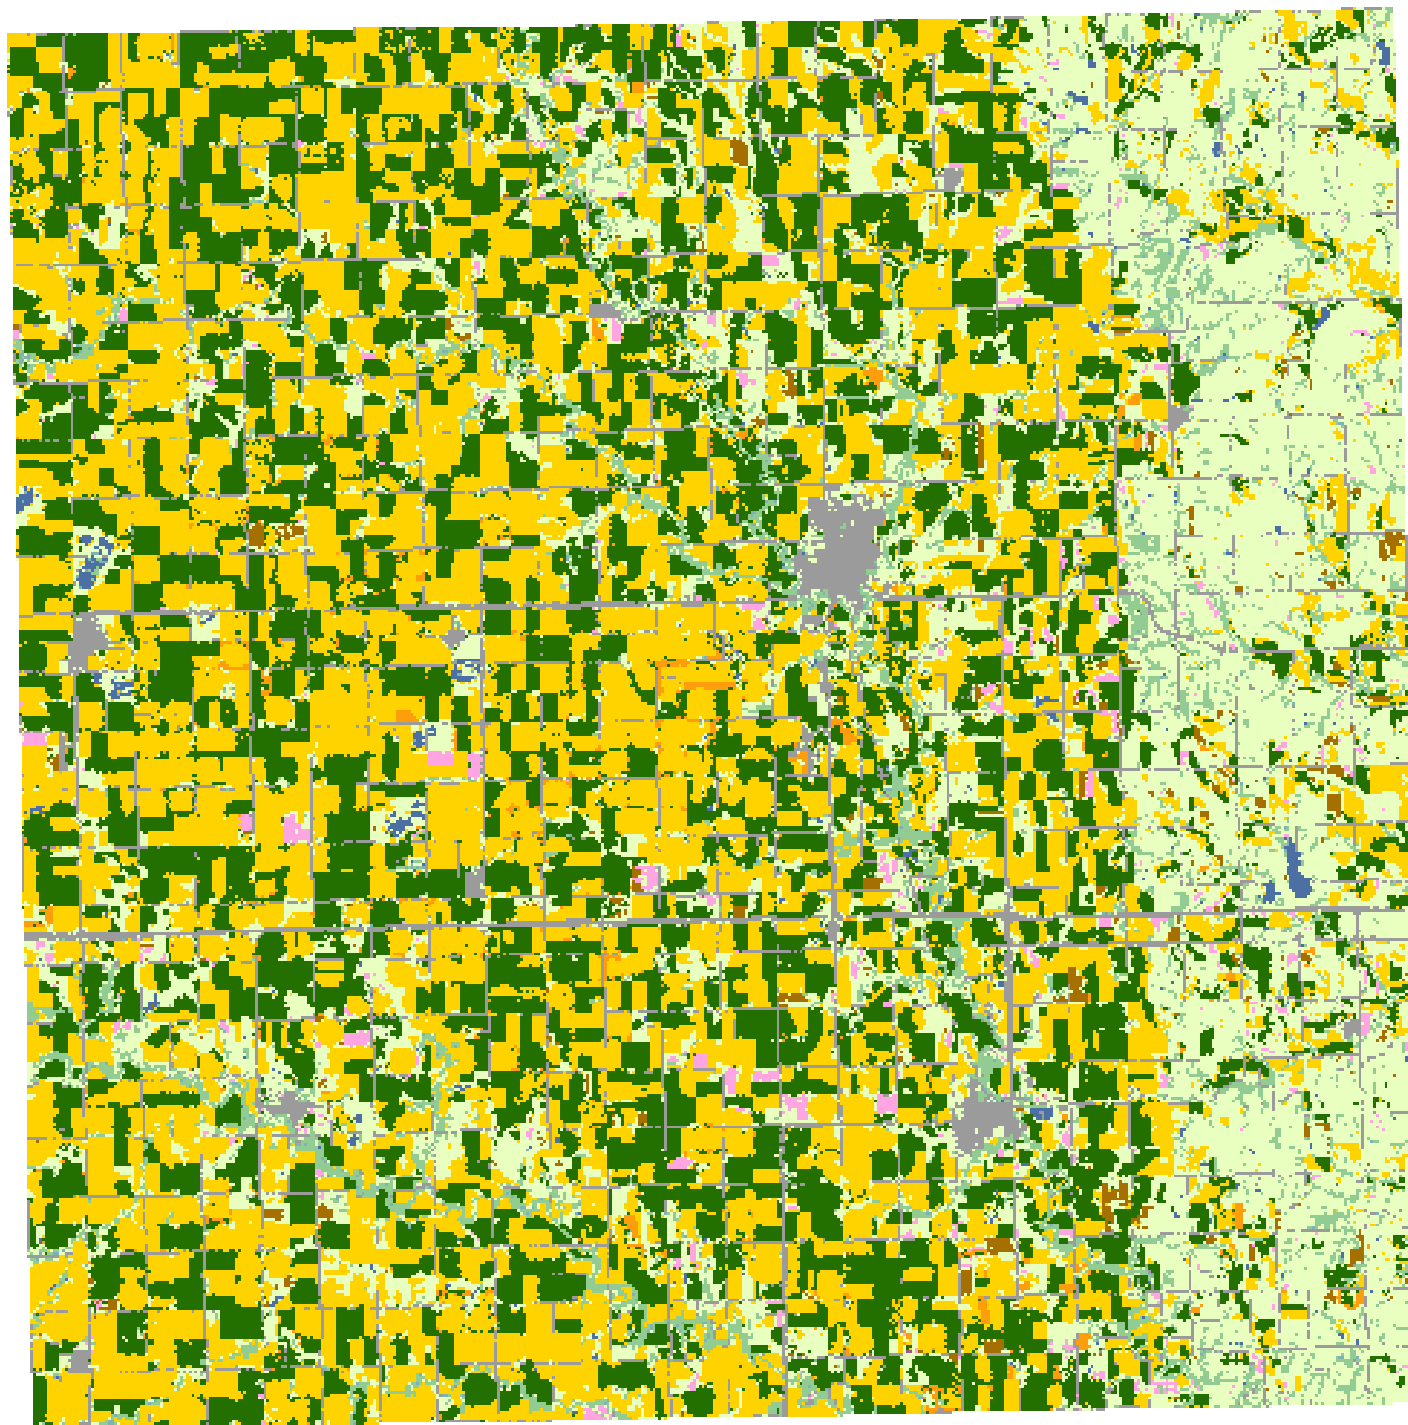

# 2008 Seward County, Nebraska

## Land Cover Categories Agriculture

-  Pasture/Grass
-  Corn
-  Soybeans
-  Winter Wheat
-  Fallow/Idle Cropland
-  Alfalfa
-  Sorghum
-  Millet
-  Dry Beans
-  Oats
-  Sunflowers
-  Sugarbeets
-  Potatoes
-  Rye
-  Spring Wheat
-  Other Small Grains
-  W. Wht./Soy. Dbl. Crop.
-  Seed/Sod Grass
-  Other Crops
-  Barley
-  Canola

## Non-Agriculture

-  Urban/Developed
-  Woodland
-  Wetlands
-  Water
-  Barren
-  Shrubland