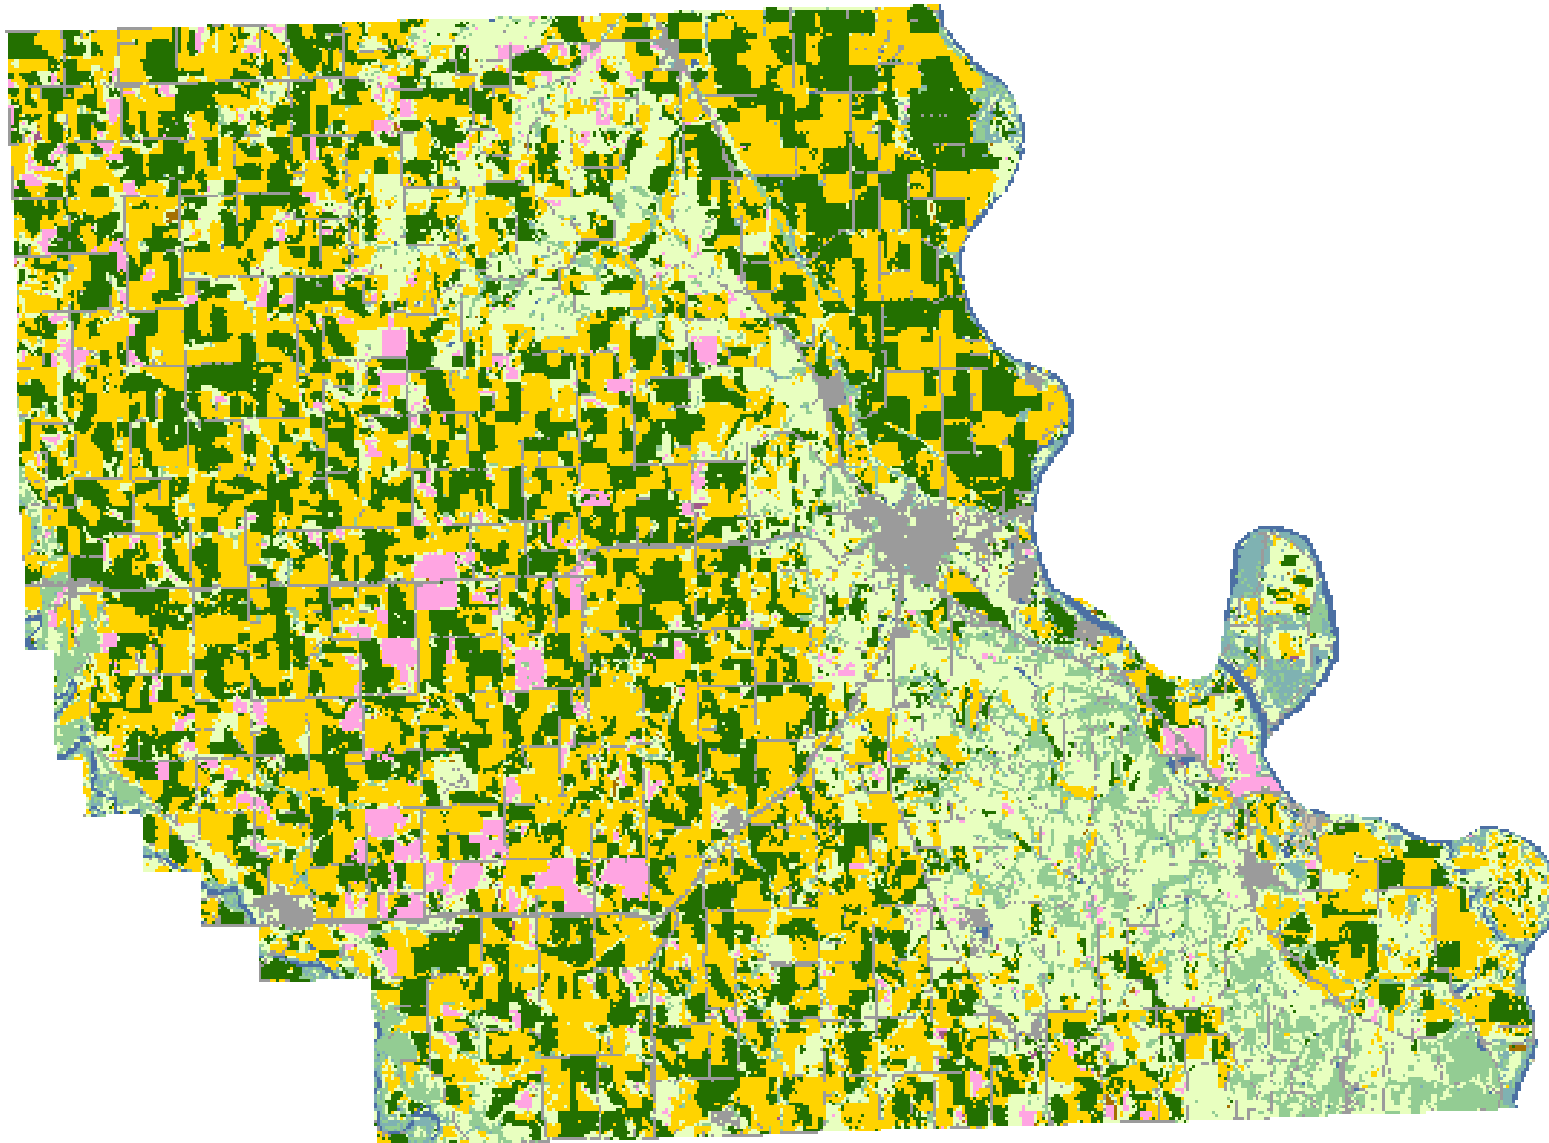

# 2008 Washington County, Nebraska

## Land Cover Categories Agriculture

-  Pasture/Grass
-  Corn
-  Soybeans
-  Winter Wheat
-  Fallow/Idle Cropland
-  Alfalfa
-  Sorghum
-  Millet
-  Dry Beans
-  Oats
-  Sunflowers
-  Sugarbeets
-  Potatoes
-  Rye
-  Spring Wheat
-  Other Small Grains
-  W. Wht./Soy. Dbl. Crop.
-  Seed/Sod Grass
-  Other Crops
-  Barley
-  Canola

## Non-Agriculture

-  Urban/Developed
-  Woodland
-  Wetlands
-  Water
-  Barren
-  Shrubland