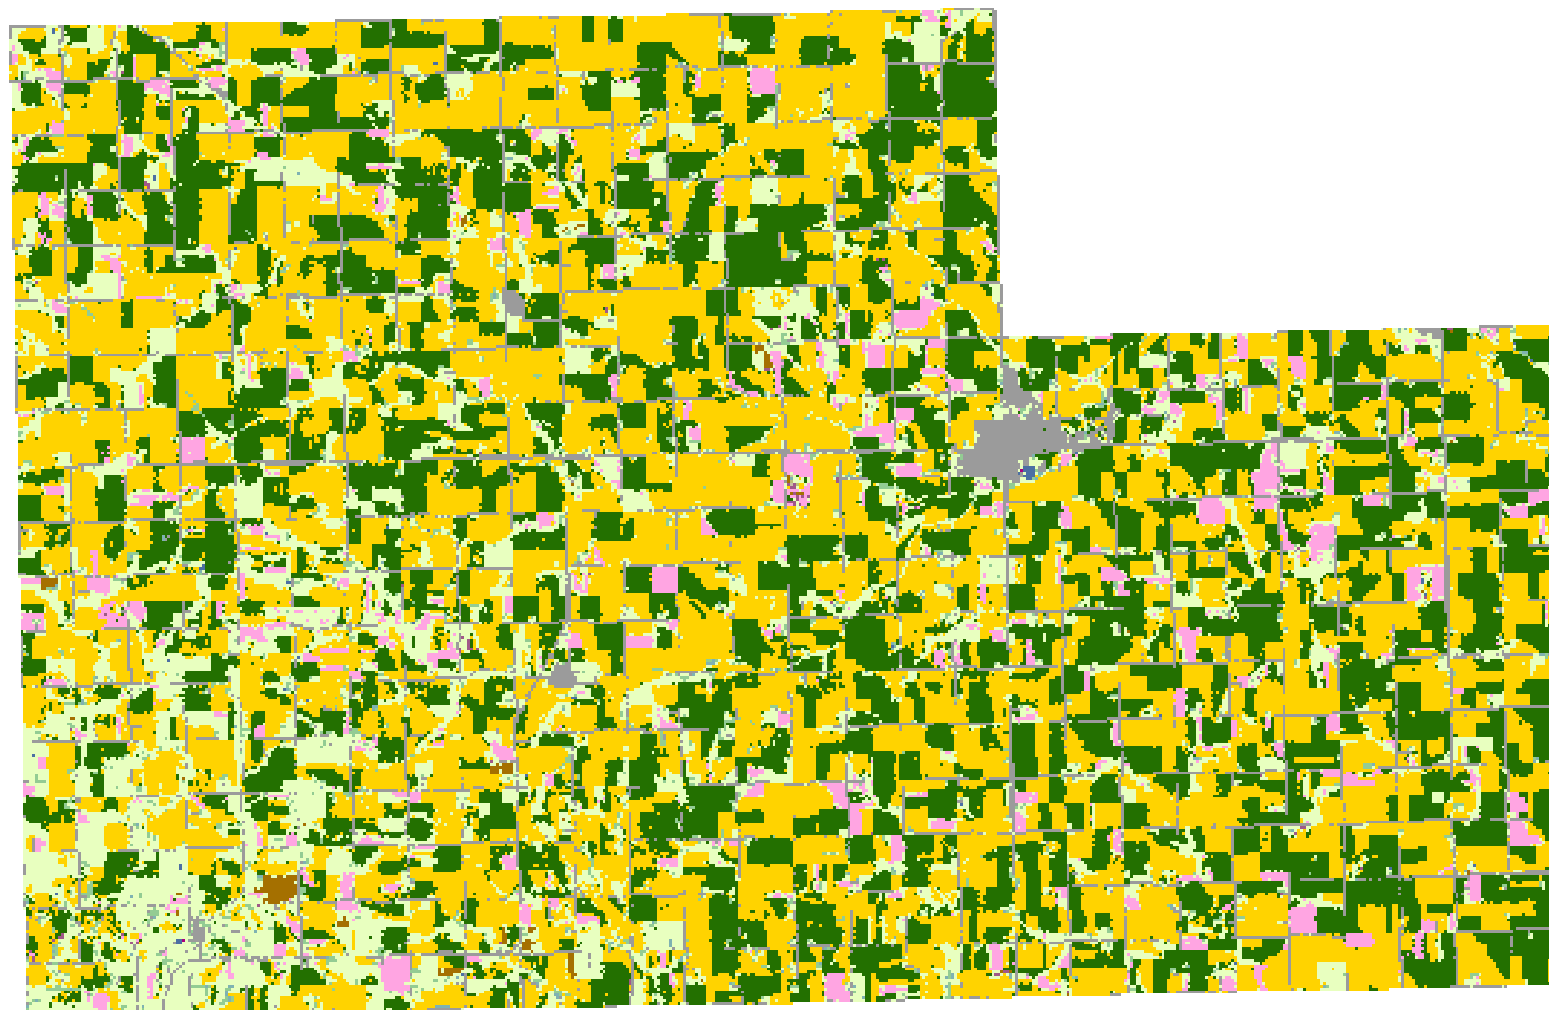

# 2008 Wayne County, Nebraska

## Land Cover Categories Agriculture

-  Pasture/Grass
-  Corn
-  Soybeans
-  Winter Wheat
-  Fallow/Idle Cropland
-  Alfalfa
-  Sorghum
-  Millet
-  Dry Beans
-  Oats
-  Sunflowers
-  Sugarbeets
-  Potatoes
-  Rye
-  Spring Wheat
-  Other Small Grains
-  W. Wht./Soy. Dbl. Crop.
-  Seed/Sod Grass
-  Other Crops
-  Barley
-  Canola

## Non-Agriculture

-  Urban/Developed
-  Woodland
-  Wetlands
-  Water
-  Barren
-  Shrubland