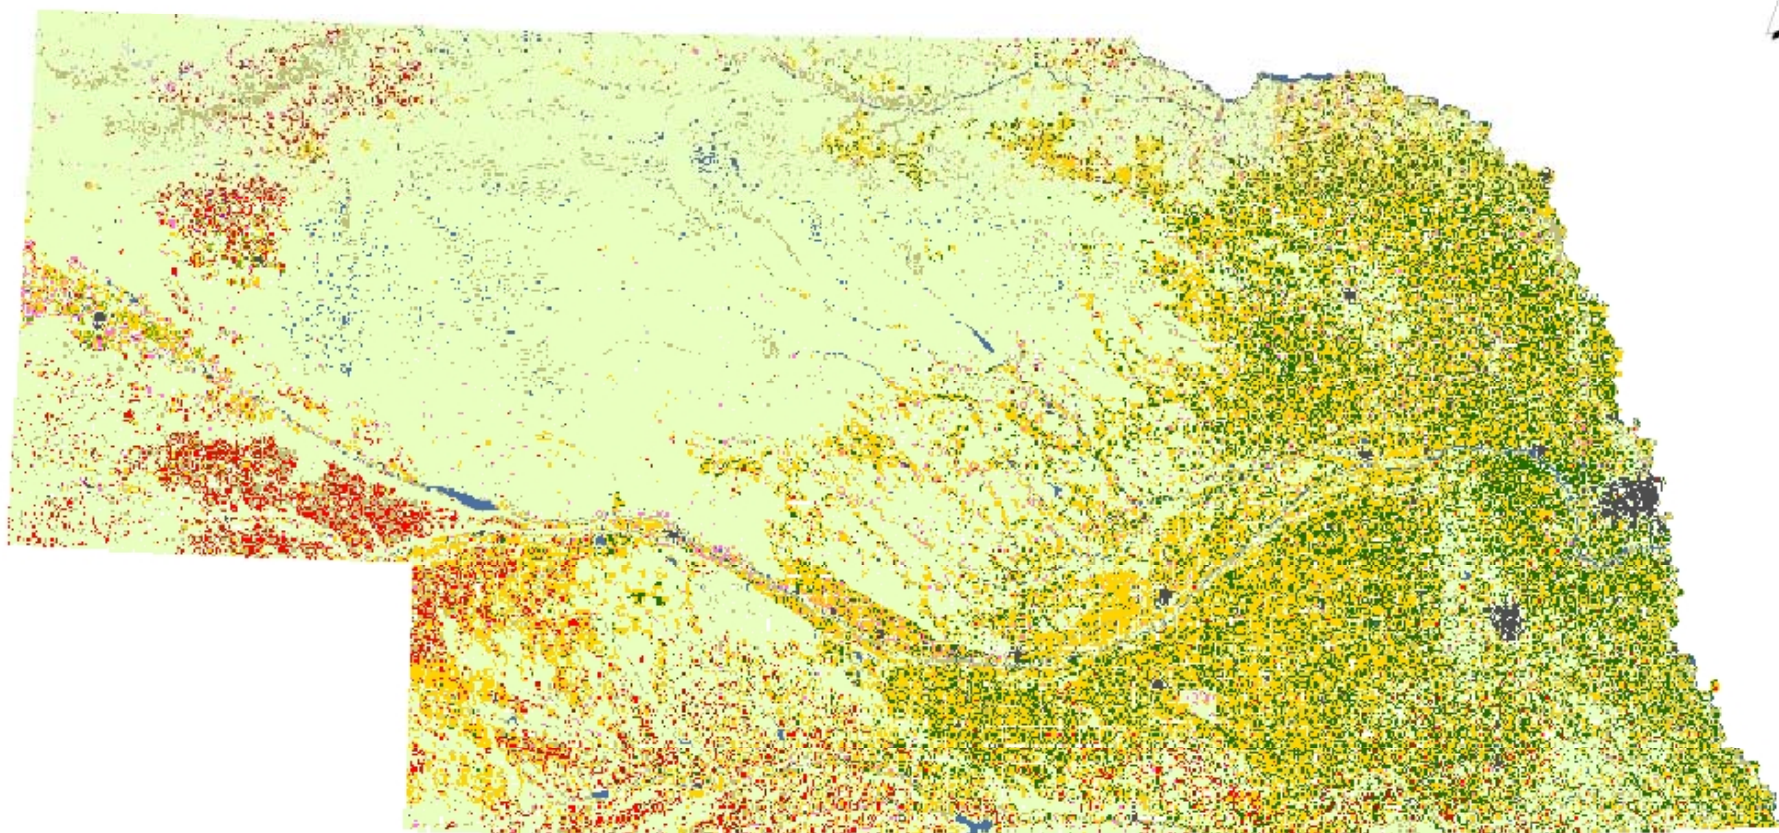

Nebraska 2008 Cropland Data Layer

Legend

- | | | | | | |
|-------|------------|-----------|---------|-------|-------------|
| Corn | Soybeans | Sorghum | Alfalfa | Water | Other |
| Wheat | Sugarbeets | Dry Beans | Millet | Grass | Roads/Urban |

Source: USDA NASS
Nebraska Field Office