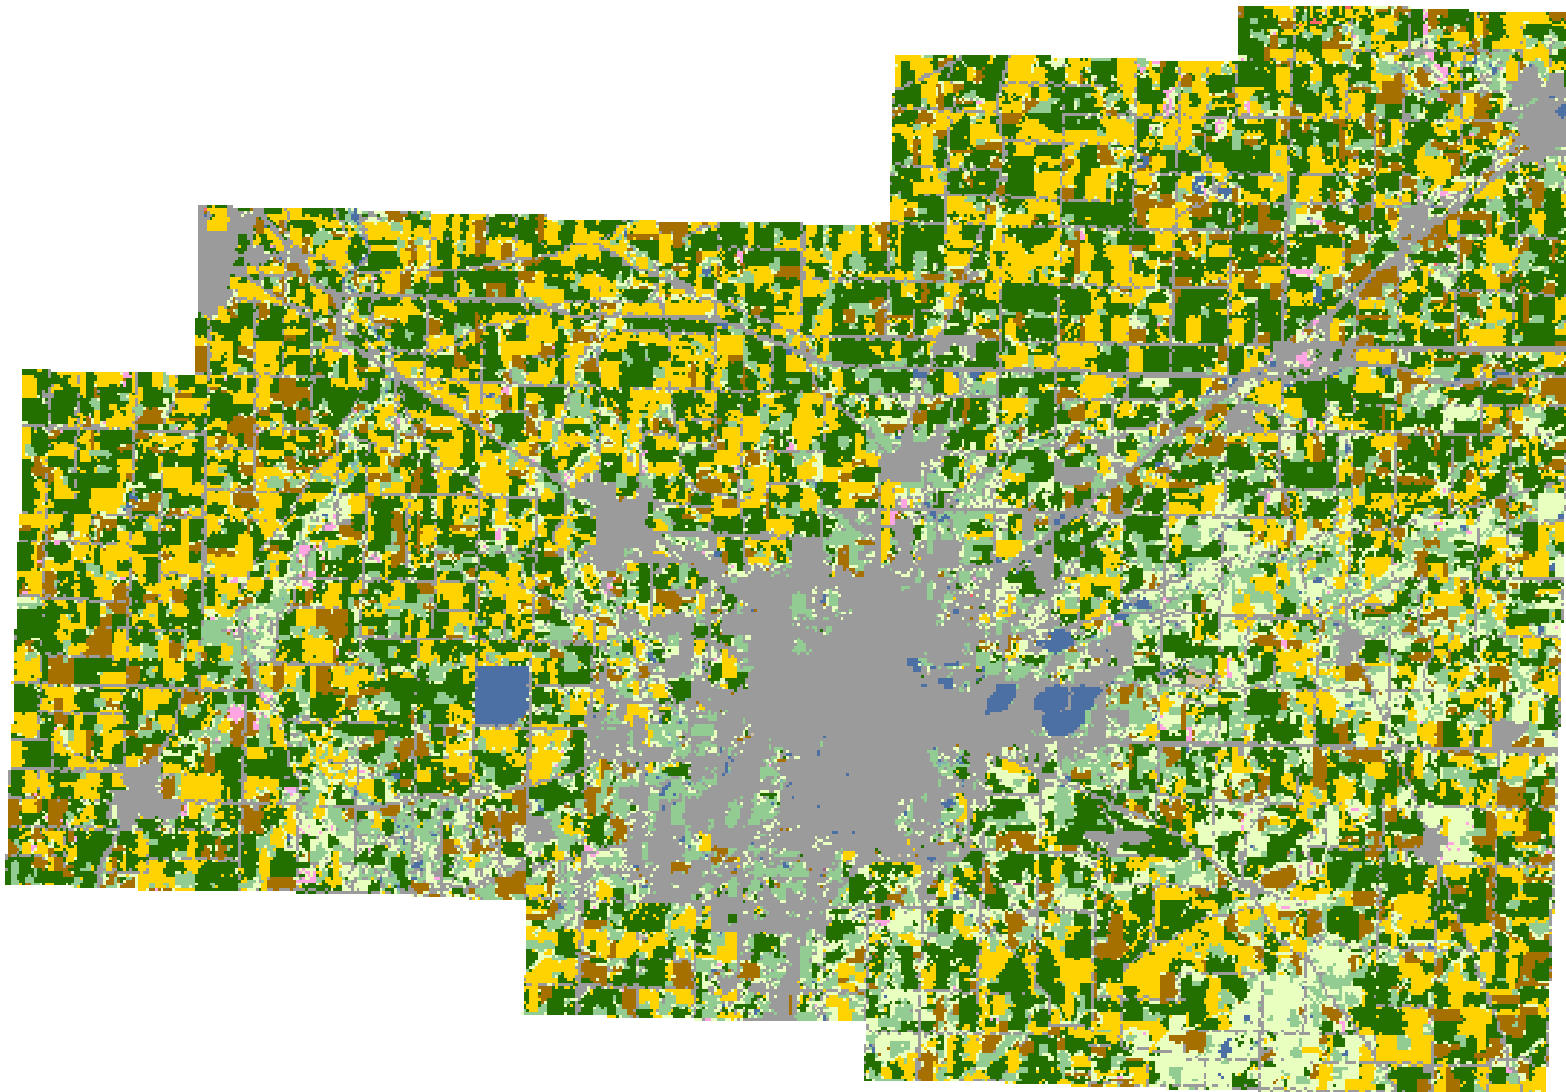

2008 Allen County, Ohio

Land Cover Categories

Agriculture

- Pasture/Grass
- Soybeans
- Corn
- Winter Wheat
- Alfalfa
- W. Wht./Soy. Dbl. Crop.
- Fallow/Idle Cropland
- Oats
- Misc. Veggies. & Fruits
- Clover/Wildflowers
- Speltz
- Dry Beans
- Seed/Sod Grass
- Other Crops
- Rye
- Potatoes
- Other Tree Fruits

Non-Agriculture

- Woodland
- Urban/Developed
- Water
- Wetlands
- Barren
- Shrubland