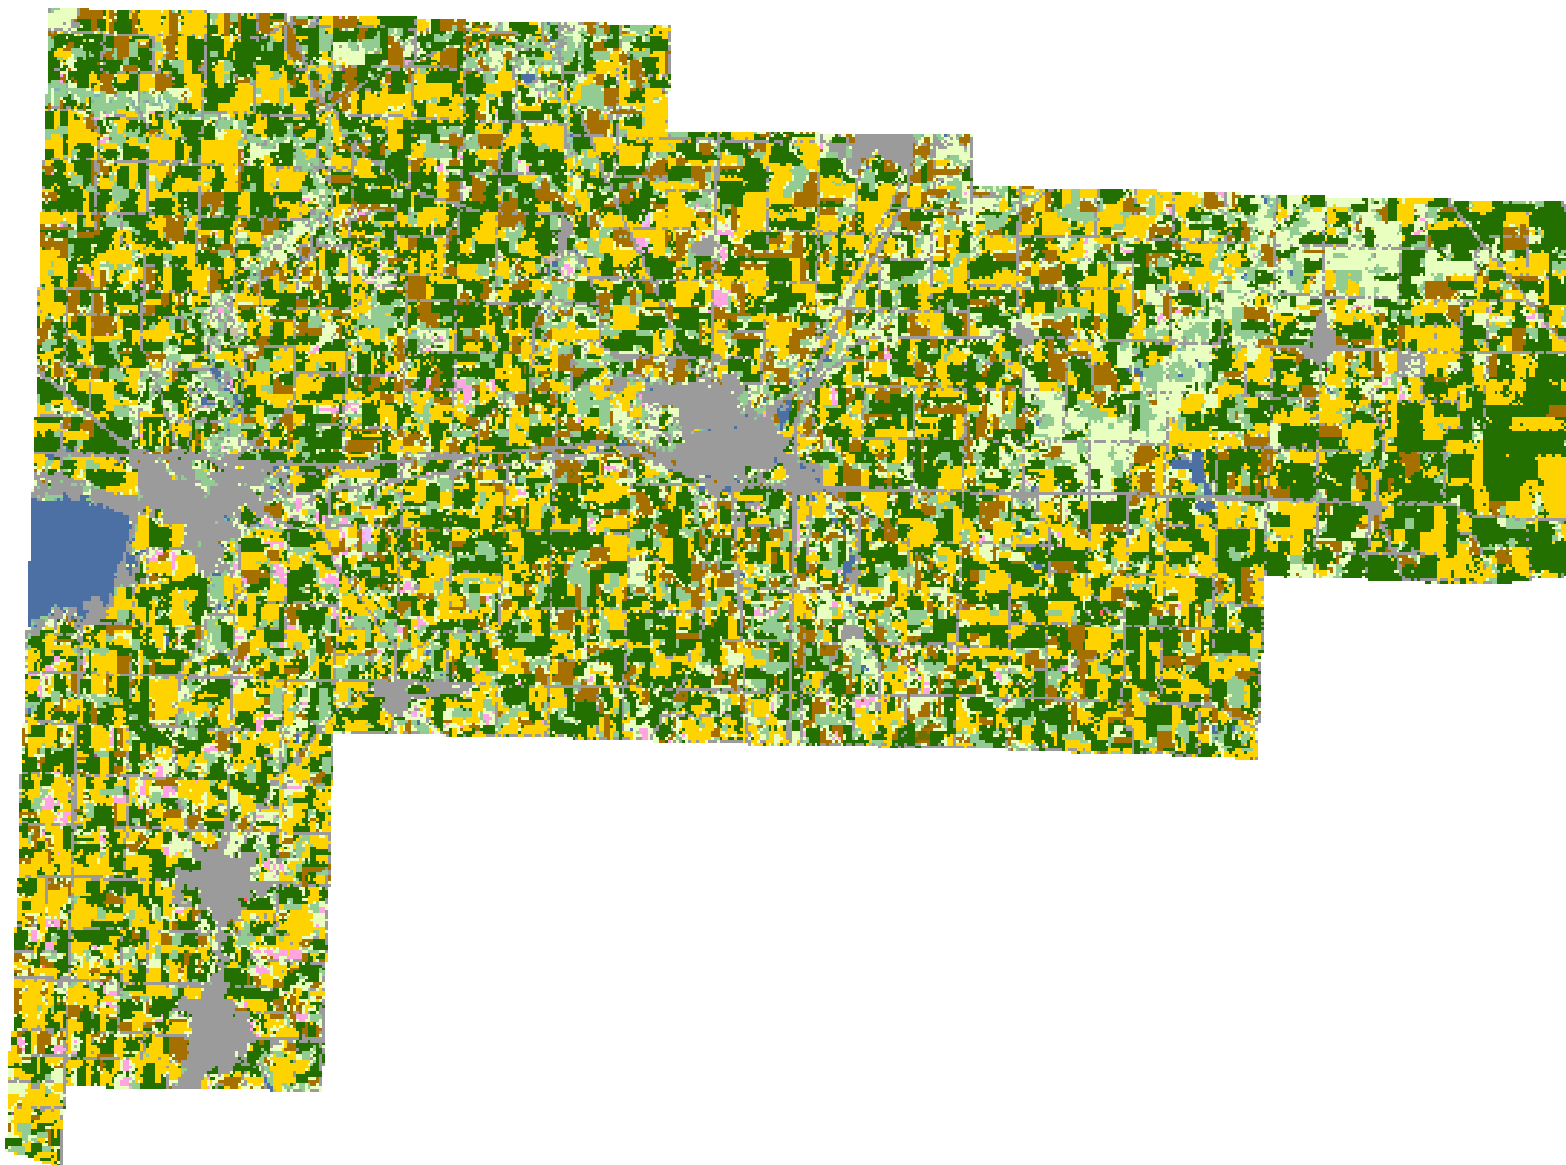

2008 Auglaize County, Ohio

Land Cover Categories

Agriculture

- Pasture/Grass
- Soybeans
- Corn
- Winter Wheat
- Alfalfa
- W. Wht./Soy. Dbl. Crop.
- Fallow/Idle Cropland
- Oats
- Misc. Vegs. & Fruits
- Clover/Wildflowers
- Speltz
- Dry Beans
- Seed/Sod Grass
- Other Crops
- Rye
- Potatoes
- Other Tree Fruits

Non-Agriculture

- Woodland
- Urban/Developed
- Water
- Wetlands
- Barren
- Shrubland