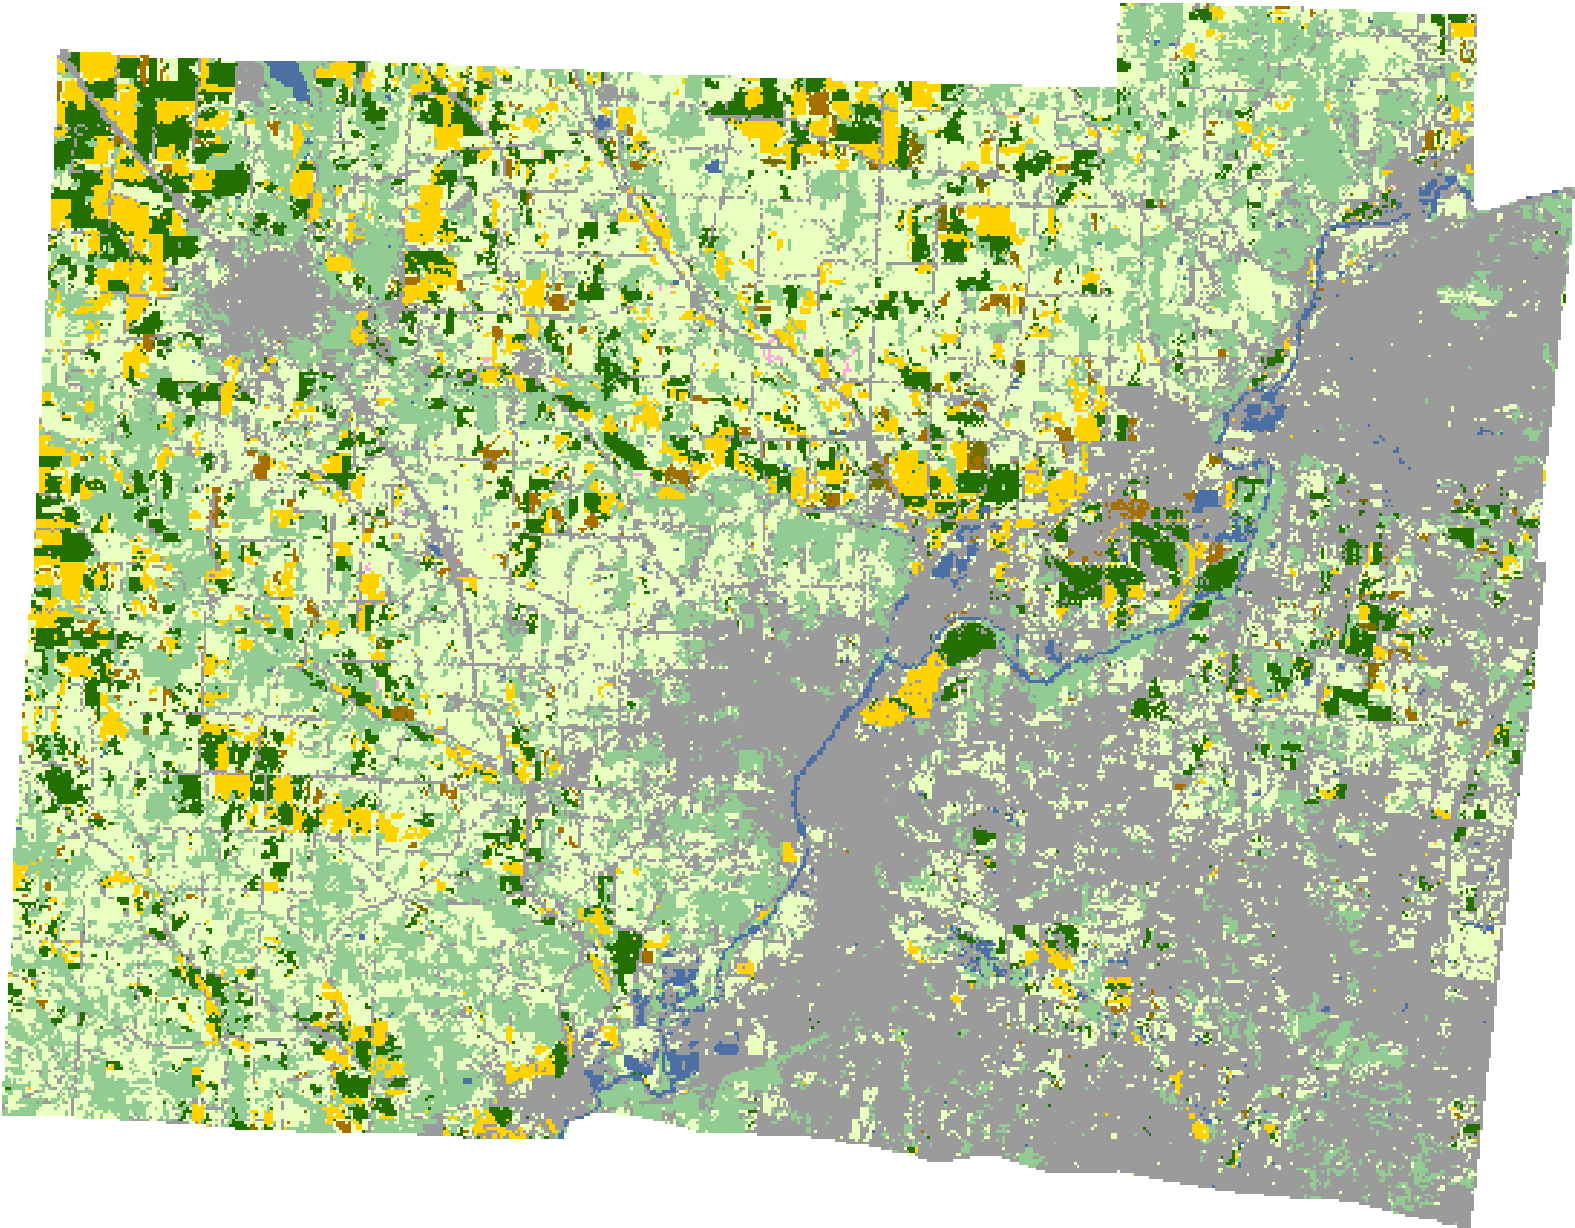

2008 Butler County, Ohio

Land Cover Categories

Agriculture

- Pasture/Grass
- Soybeans
- Corn
- Winter Wheat
- Alfalfa
- W. Wht./Soy. Dbl. Crop.
- Fallow/Idle Cropland
- Oats
- Misc. Veggies. & Fruits
- Clover/Wildflowers
- Speltz
- Dry Beans
- Seed/Sod Grass
- Other Crops
- Rye
- Potatoes
- Other Tree Fruits

Non-Agriculture

- Woodland
- Urban/Developed
- Water
- Wetlands
- Barren
- Shrubland