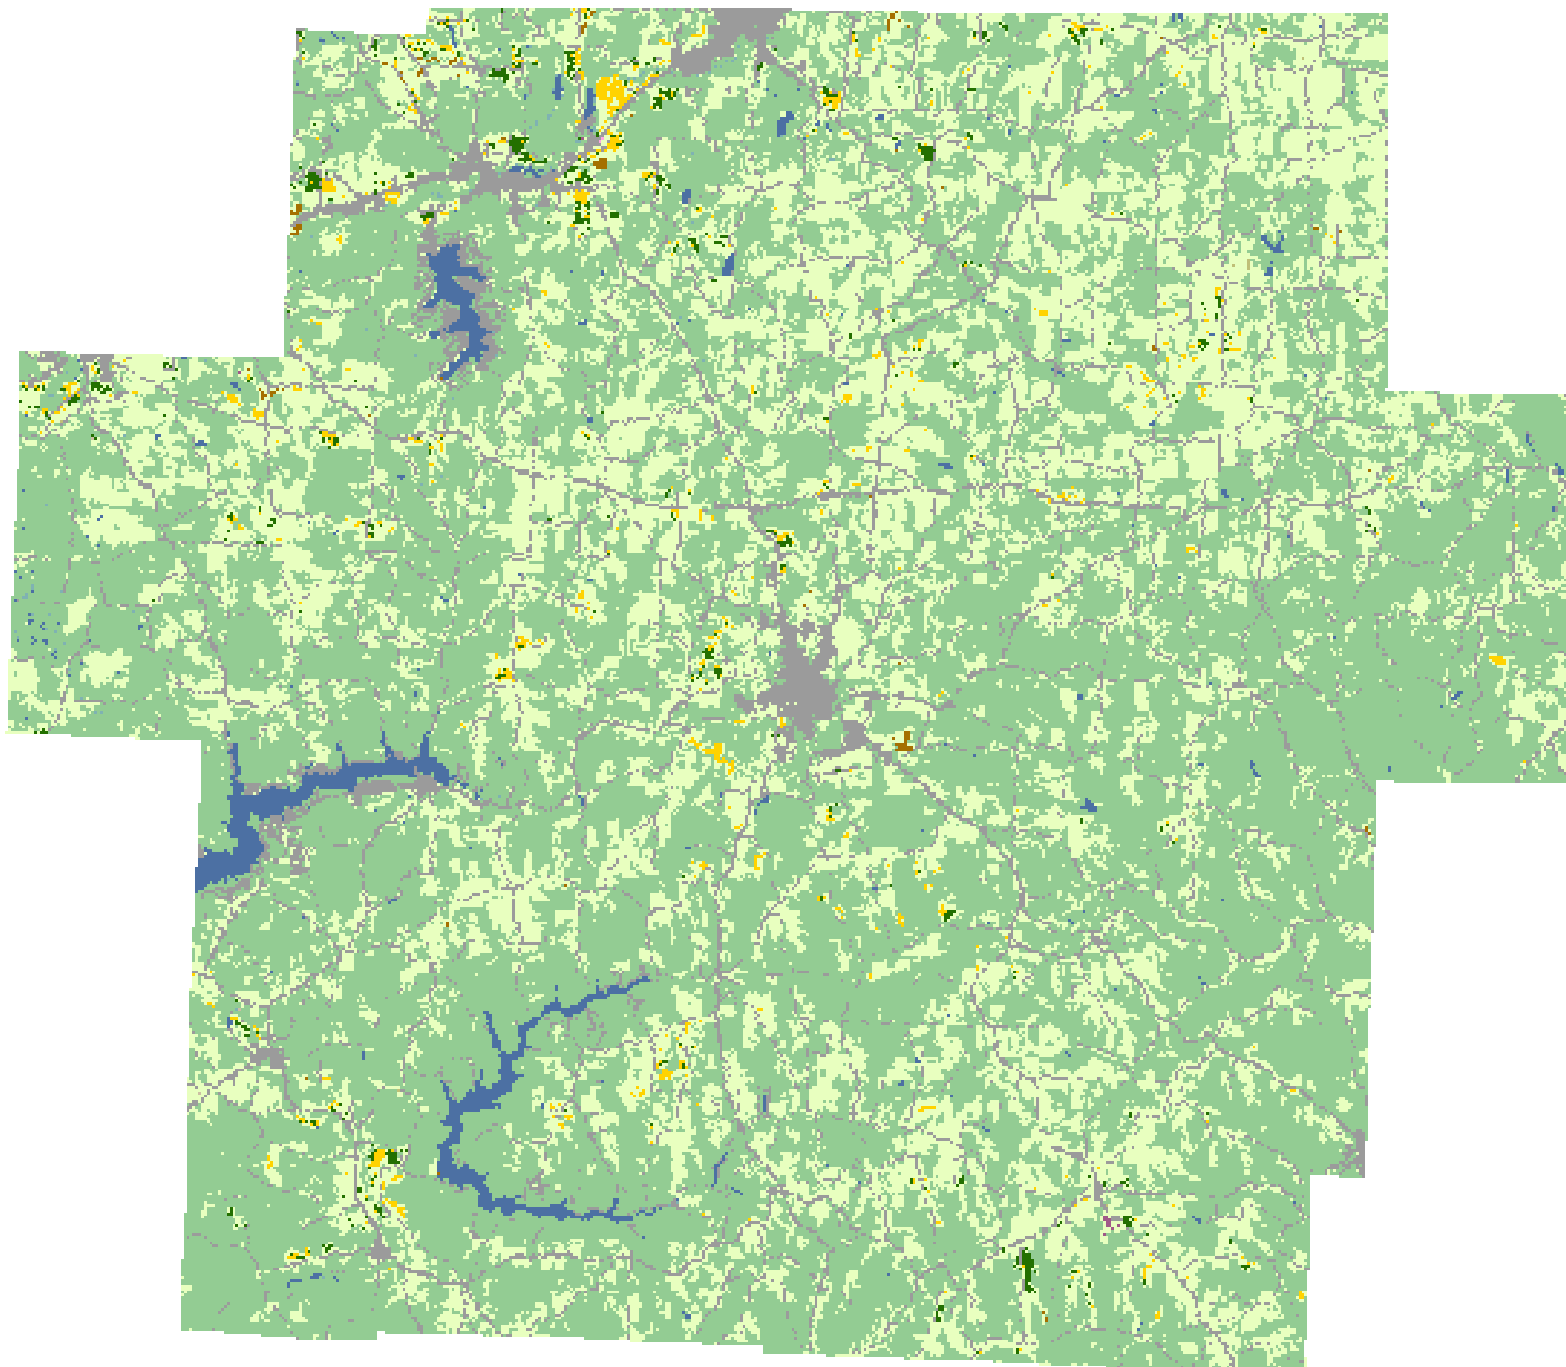

# 2008 Carroll County, Ohio

## Land Cover Categories

### Agriculture

- Pasture/Grass
- Soybeans
- Corn
- Winter Wheat
- Alfalfa
- W. Wht./Soy. Dbl. Crop.
- Fallow/Idle Cropland
- Oats
- Misc. Veggies. & Fruits
- Clover/Wildflowers
- Speltz
- Dry Beans
- Seed/Sod Grass
- Other Crops
- Rye
- Potatoes
- Other Tree Fruits

### Non-Agriculture

- Woodland
- Urban/Developed
- Water
- Wetlands
- Barren
- Shrubland