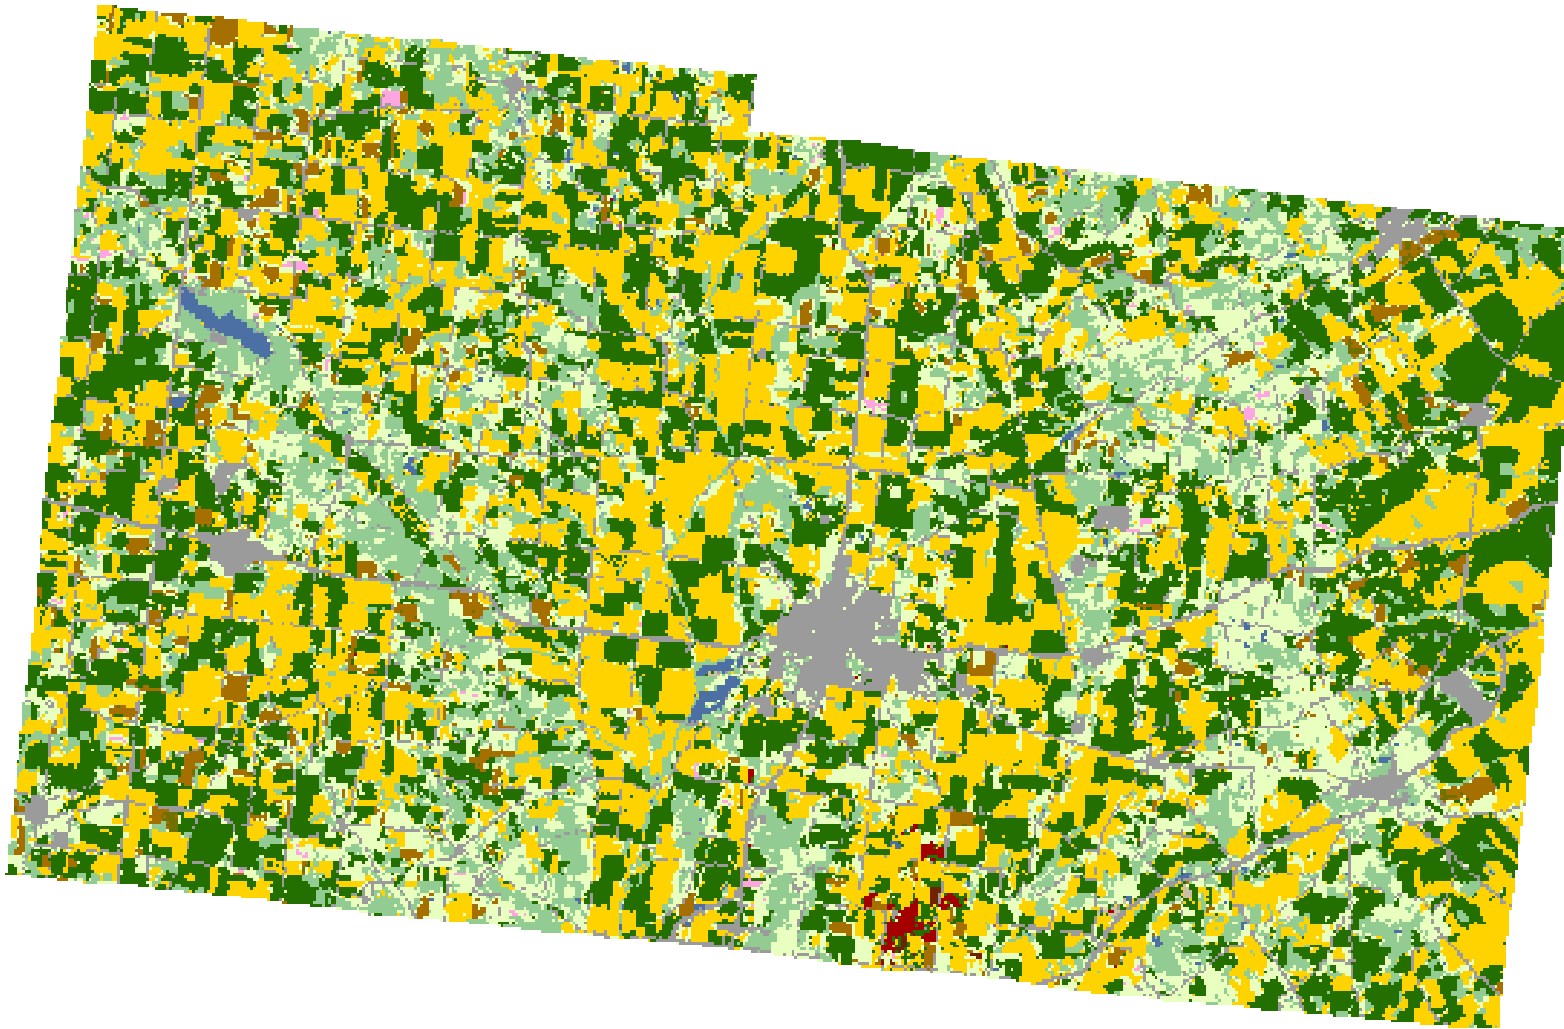

# 2008 Champaign County, Ohio

## Land Cover Categories

### Agriculture

- Pasture/Grass
- Soybeans
- Corn
- Winter Wheat
- Alfalfa
- W. Wht./Soy. Dbl. Crop.
- Fallow/Idle Cropland
- Oats
- Misc. Veggies. & Fruits
- Clover/Wildflowers
- Speltz
- Dry Beans
- Seed/Sod Grass
- Other Crops
- Rye
- Potatoes
- Other Tree Fruits

### Non-Agriculture

- Woodland
- Urban/Developed
- Water
- Wetlands
- Barren
- Shrubland