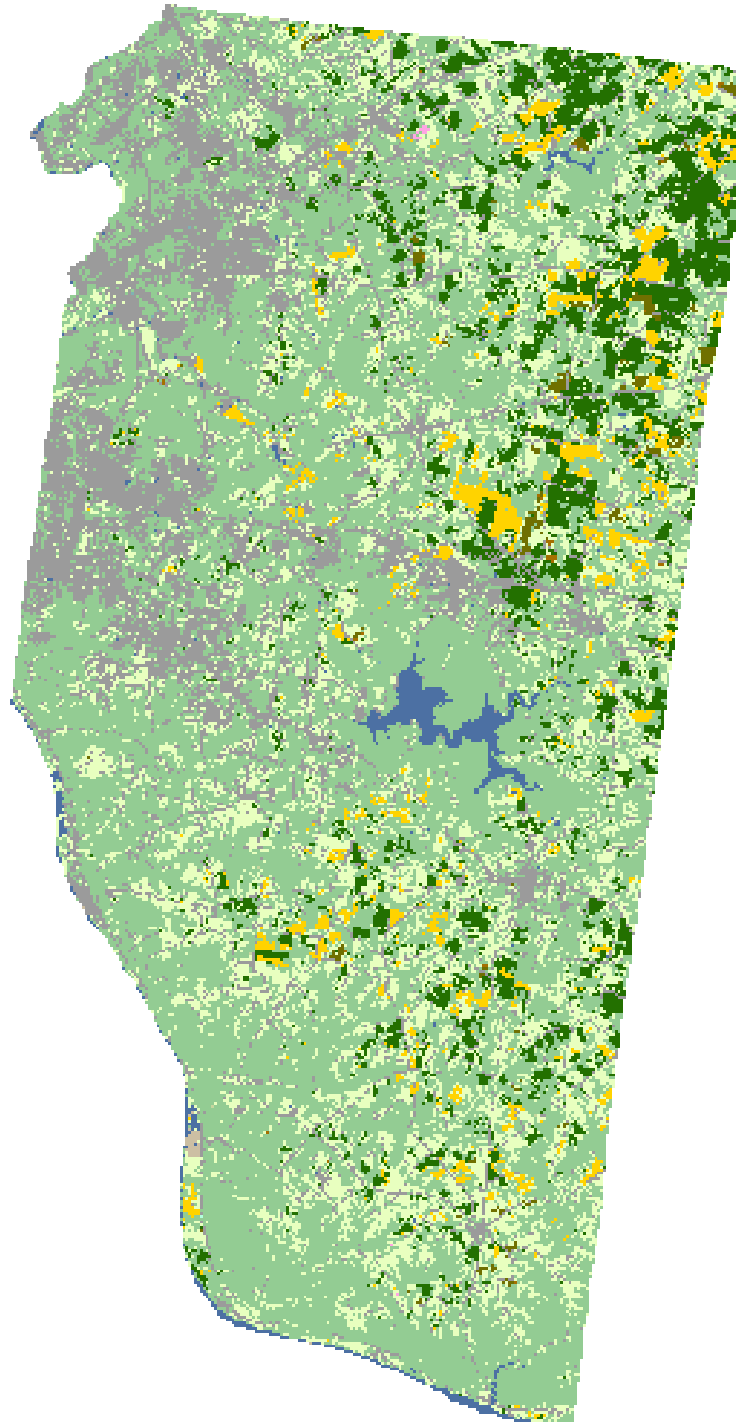

2008 Clermont County, Ohio

Land Cover Categories

Agriculture

- Pasture/Grass
- Soybeans
- Corn
- Winter Wheat
- Alfalfa
- W. Wht./Soy. Dbl. Crop.
- Fallow/Idle Cropland
- Oats
- Misc. Veggies. & Fruits
- Clover/Wildflowers
- Speltz
- Dry Beans
- Seed/Sod Grass
- Other Crops
- Rye
- Potatoes
- Other Tree Fruits

Non-Agriculture

- Woodland
- Urban/Developed
- Water
- Wetlands
- Barren
- Shrubland