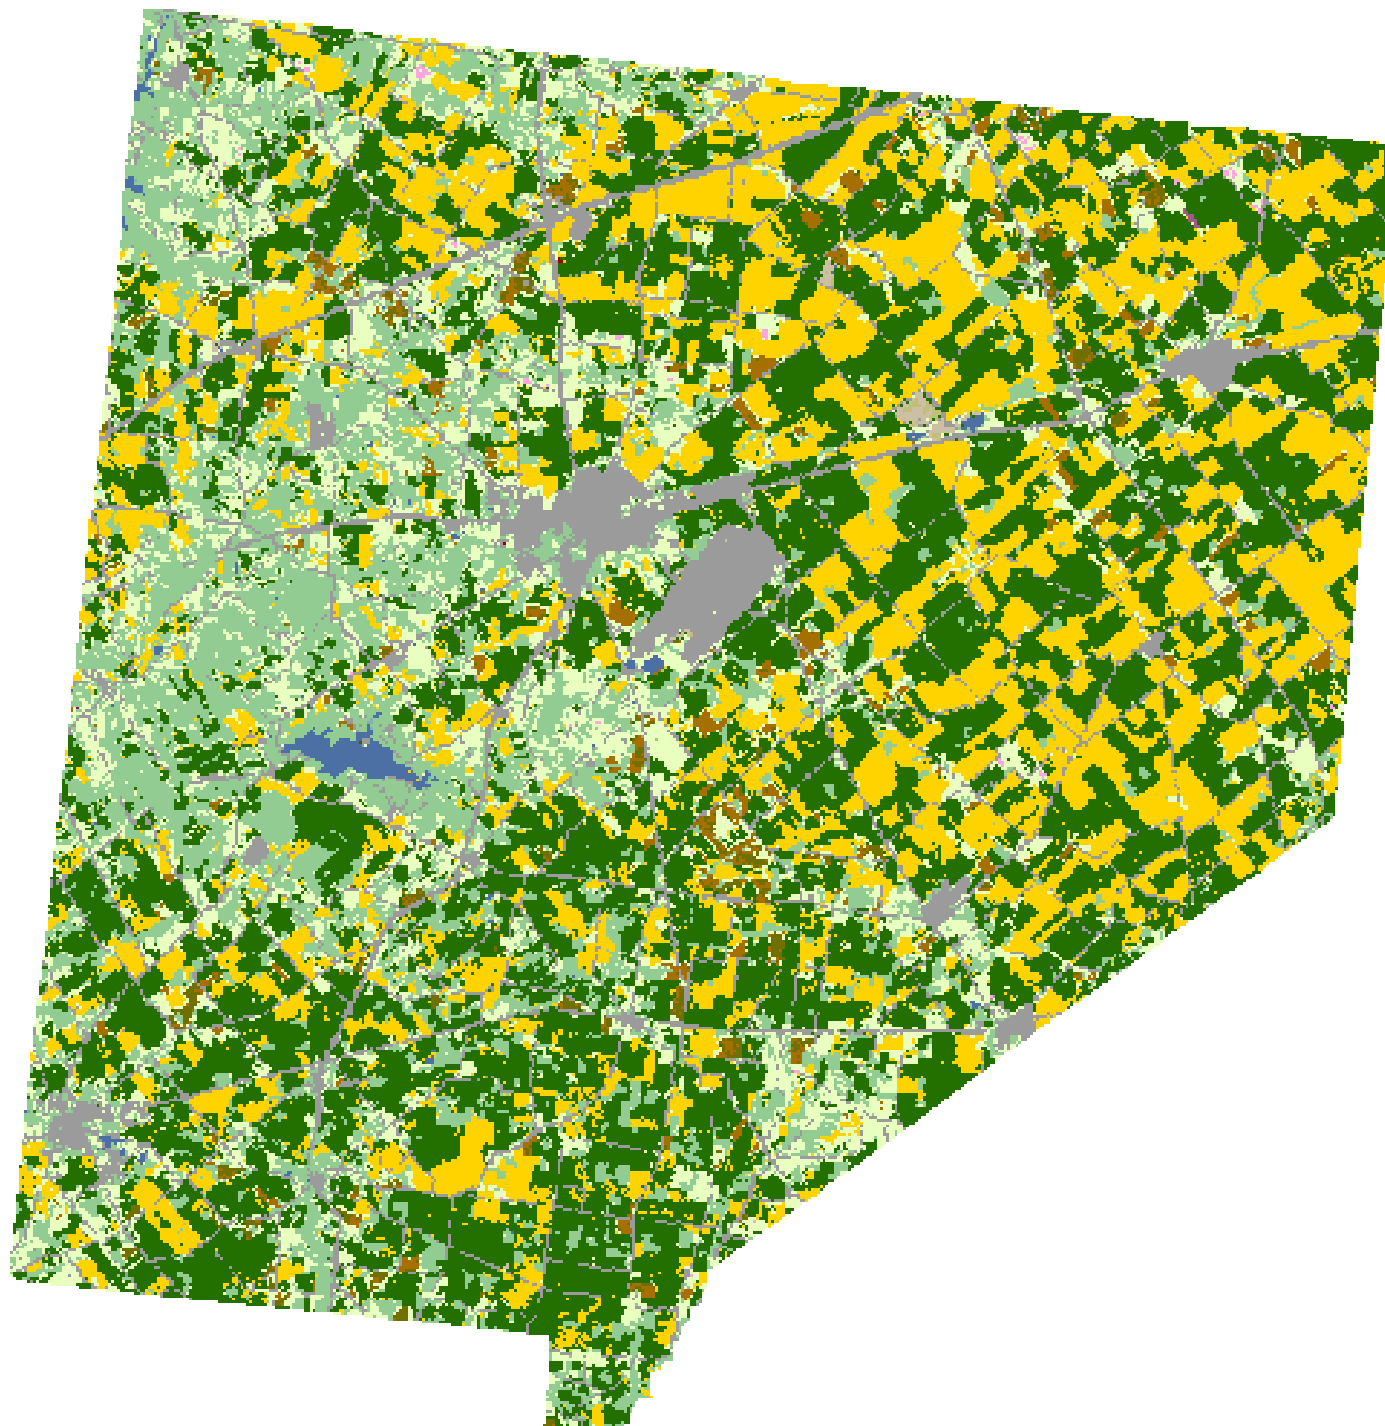

2008 Clinton County, Ohio

Land Cover Categories

Agriculture

- Pasture/Grass
- Soybeans
- Corn
- Winter Wheat
- Alfalfa
- W. Wht./Soy. Dbl. Crop.
- Fallow/Idle Cropland
- Oats
- Misc. Veggies. & Fruits
- Clover/Wildflowers
- Speltz
- Dry Beans
- Seed/Sod Grass
- Other Crops
- Rye
- Potatoes
- Other Tree Fruits

Non-Agriculture

- Woodland
- Urban/Developed
- Water
- Wetlands
- Barren
- Shrubland