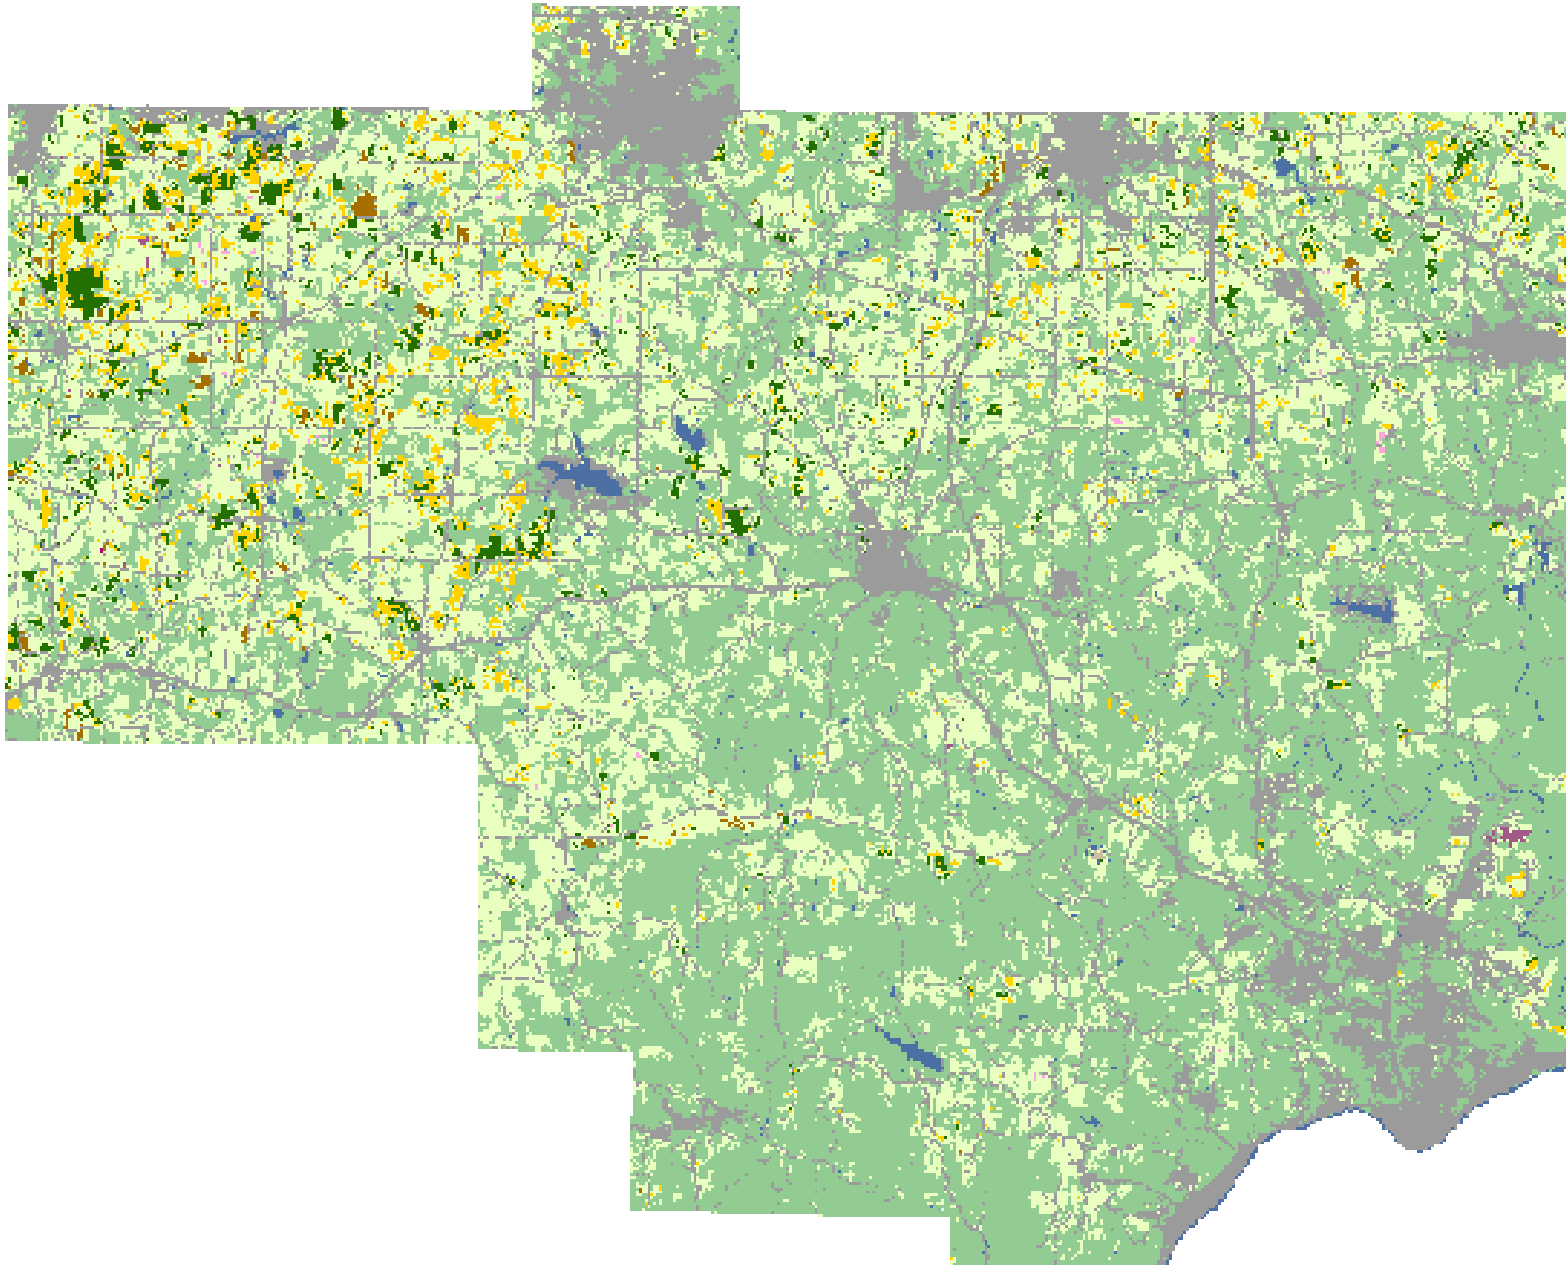

2008 Columbiana County, Ohio

Land Cover Categories

Agriculture

- Pasture/Grass
- Soybeans
- Corn
- Winter Wheat
- Alfalfa
- W. Wht./Soy. Dbl. Crop.
- Fallow/Idle Cropland
- Oats
- Misc. Vegs. & Fruits
- Clover/Wildflowers
- Speltz
- Dry Beans
- Seed/Sod Grass
- Other Crops
- Rye
- Potatoes
- Other Tree Fruits

Non-Agriculture

- Woodland
- Urban/Developed
- Water
- Wetlands
- Barren
- Shrubland