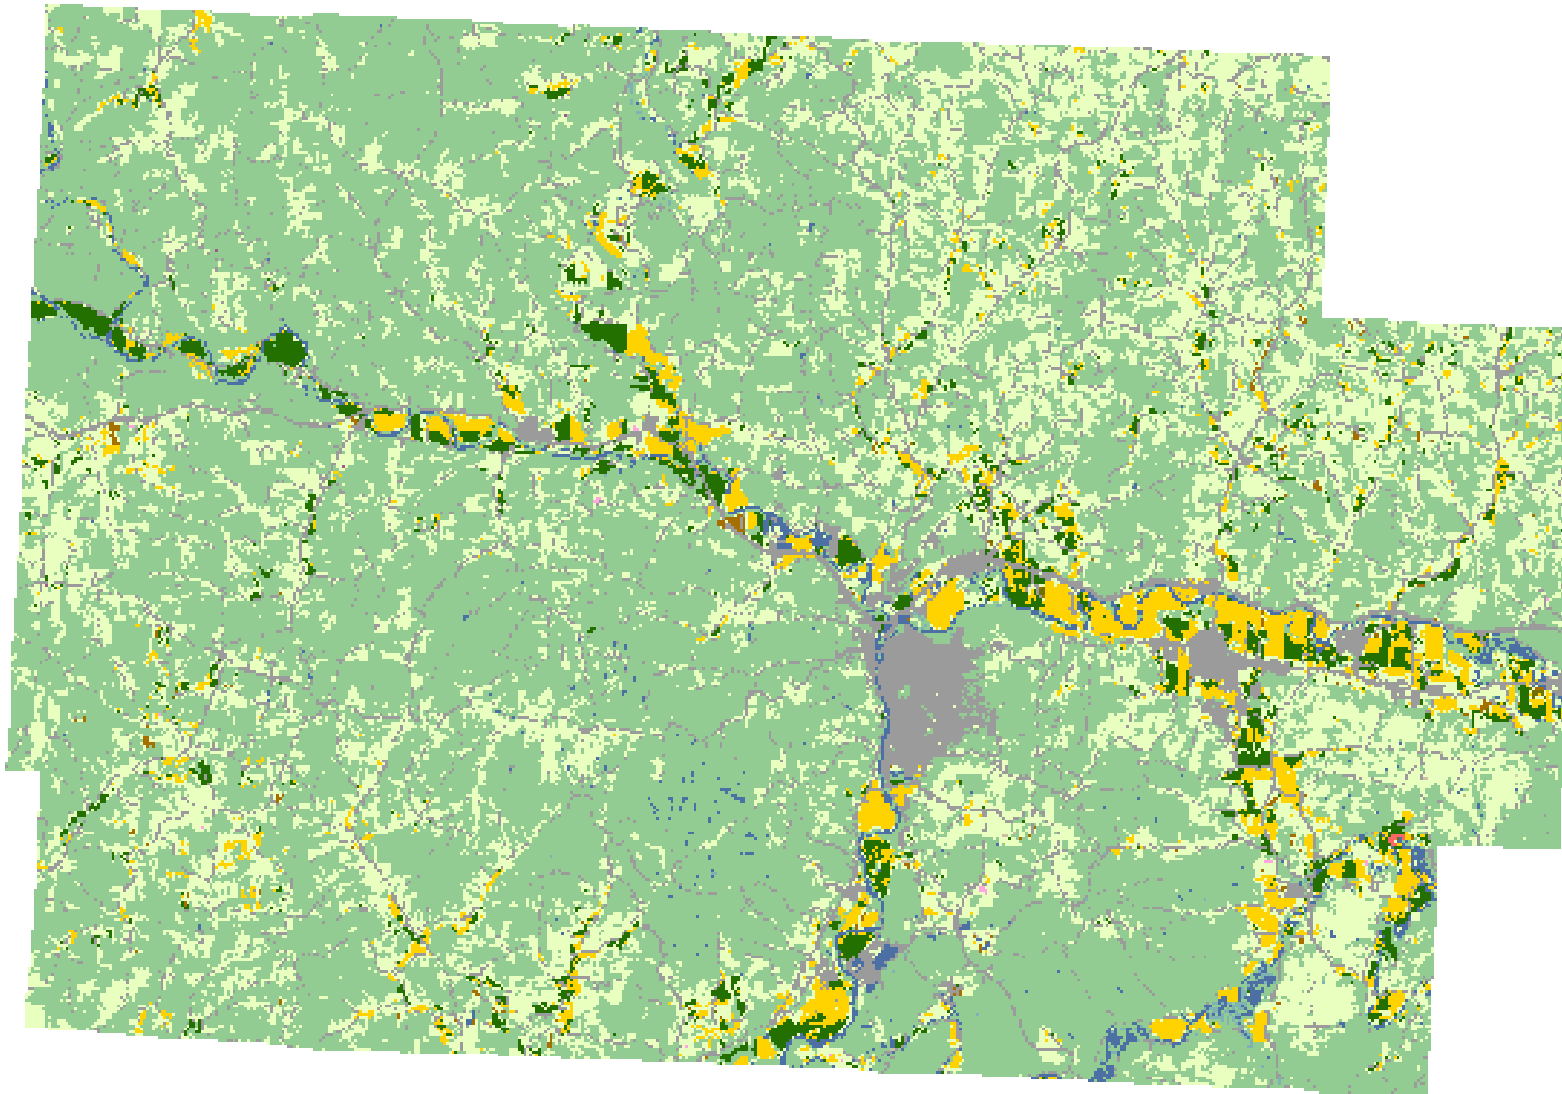

2008 Coshocton County, Ohio

Land Cover Categories

Agriculture

- Pasture/Grass
- Soybeans
- Corn
- Winter Wheat
- Alfalfa
- W. Wht./Soy. Dbl. Crop.
- Fallow/Idle Cropland
- Oats
- Misc. Veggies. & Fruits
- Clover/Wildflowers
- Speltz
- Dry Beans
- Seed/Sod Grass
- Other Crops
- Rye
- Potatoes
- Other Tree Fruits

Non-Agriculture

- Woodland
- Urban/Developed
- Water
- Wetlands
- Barren
- Shrubland