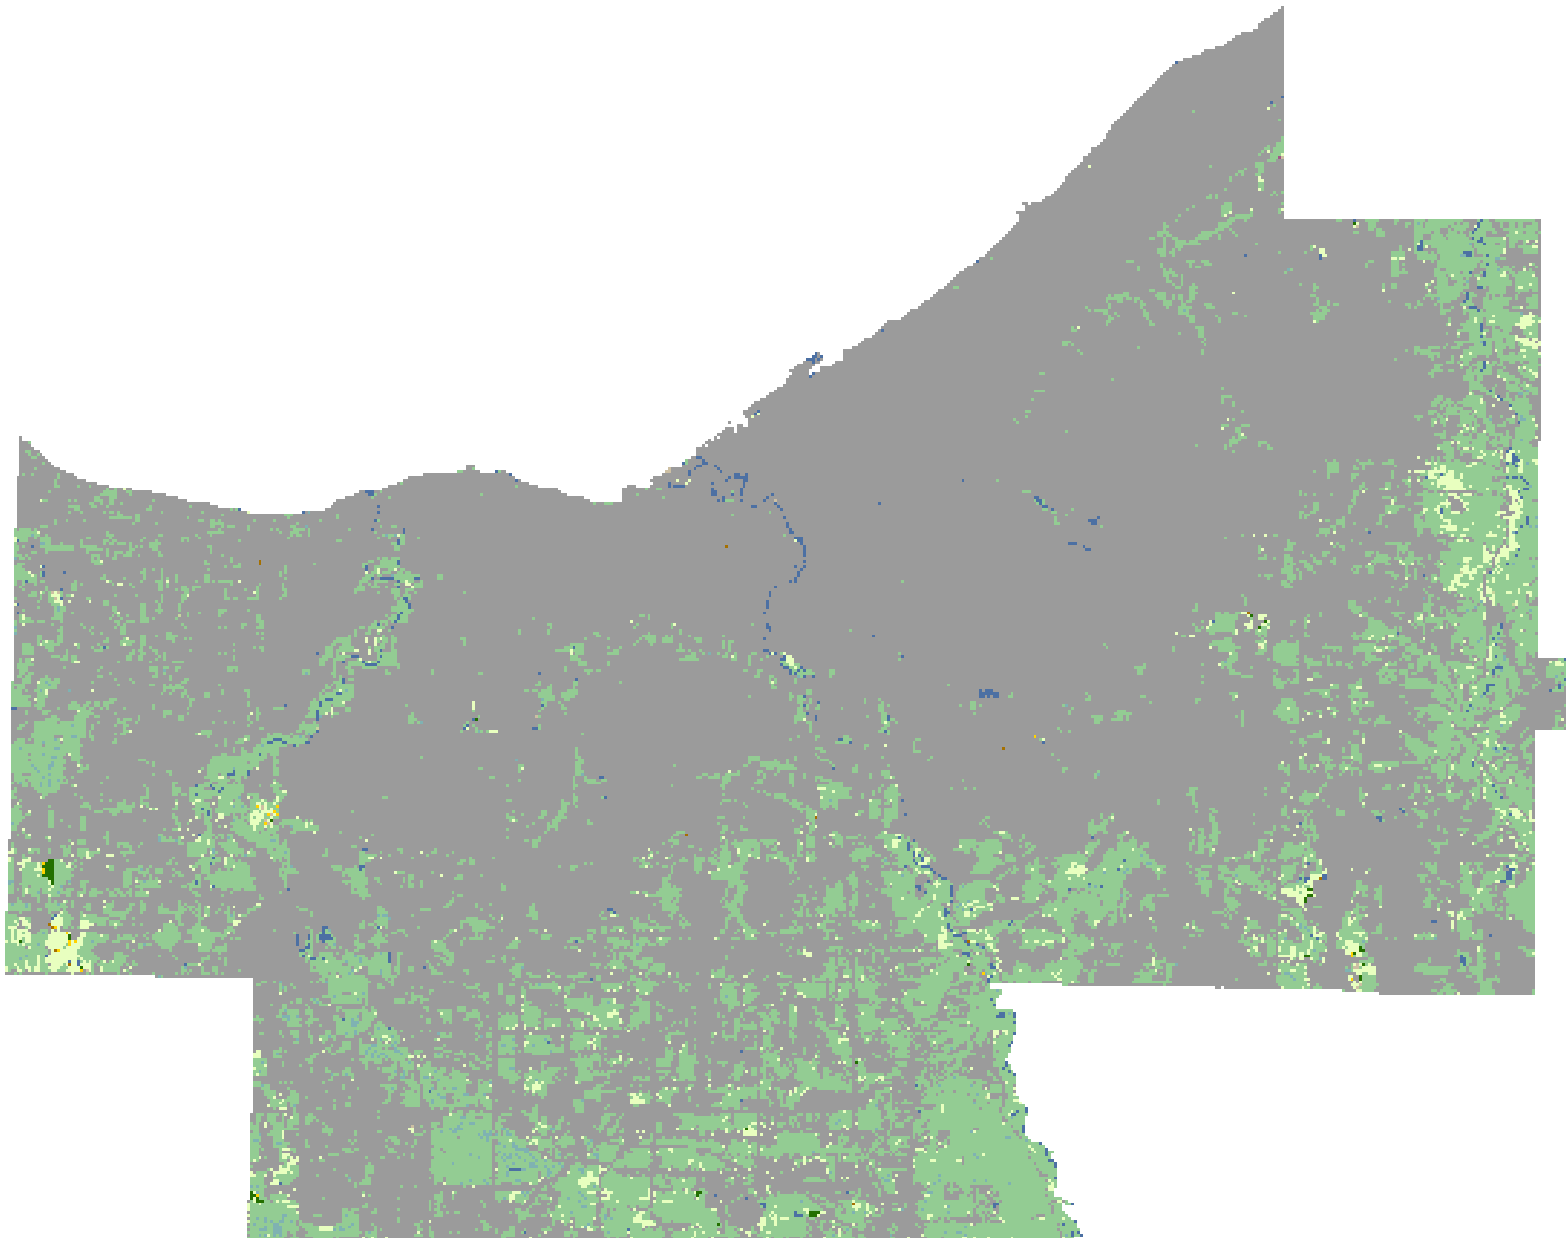

2008 Cuyahoga County, Ohio

Land Cover Categories

Agriculture

- Pasture/Grass
- Soybeans
- Corn
- Winter Wheat
- Alfalfa
- W. Wht./Soy. Dbl. Crop.
- Fallow/Idle Cropland
- Oats
- Misc. Vegs. & Fruits
- Clover/Wildflowers
- Speltz
- Dry Beans
- Seed/Sod Grass
- Other Crops
- Rye
- Potatoes
- Other Tree Fruits

Non-Agriculture

- Woodland
- Urban/Developed
- Water
- Wetlands
- Barren
- Shrubland